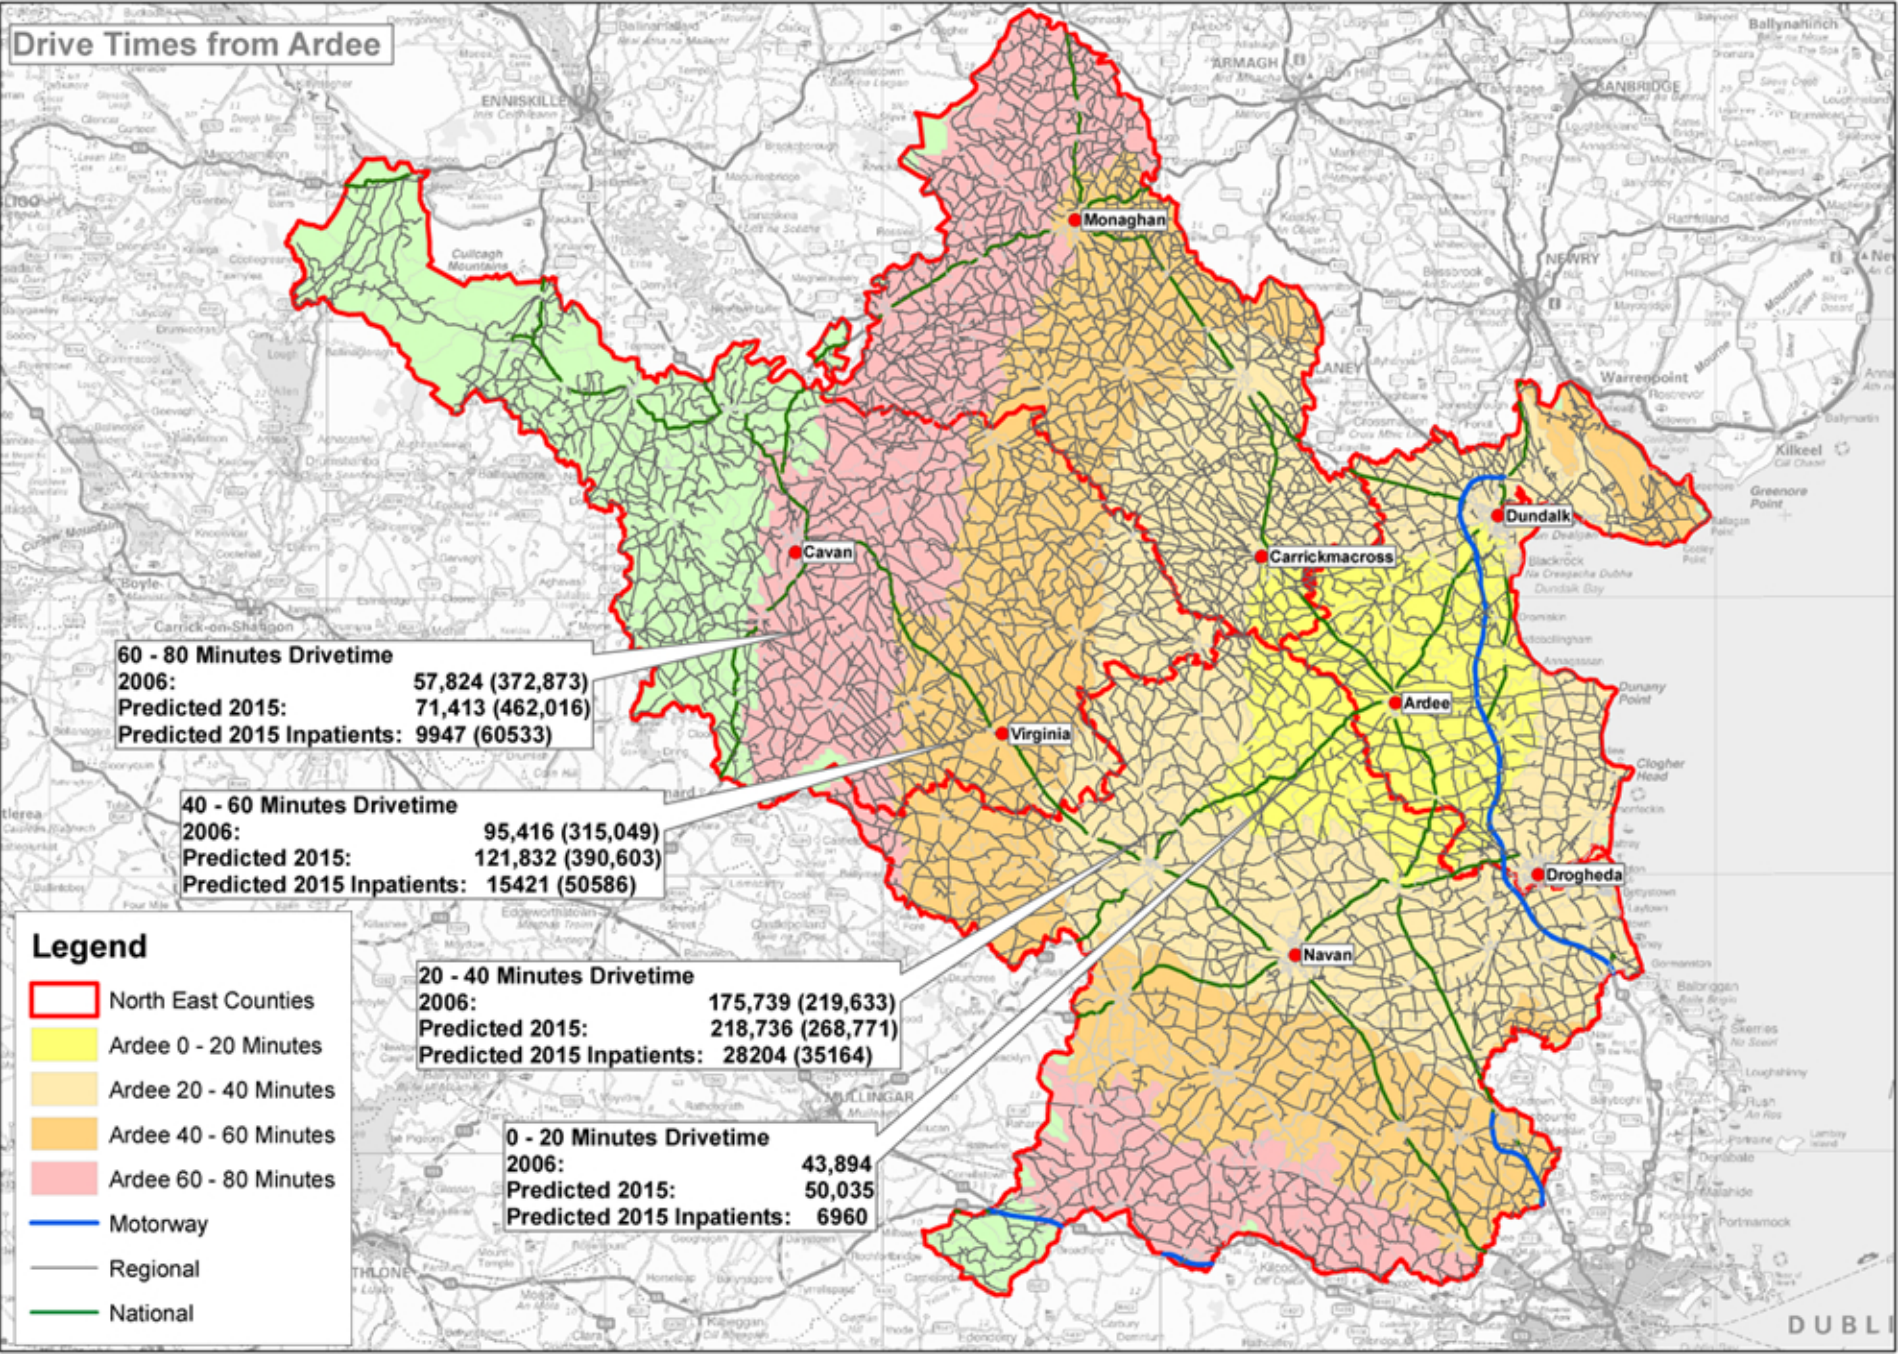

Drive Times from Ardee

60 - 80 Minutes Drivetime
 2006: 57,824 (372,873)
 Predicted 2015: 71,413 (462,016)
 Predicted 2015 Inpatients: 9947 (60533)

40 - 60 Minutes Drivetime
 2006: 95,416 (315,049)
 Predicted 2015: 121,832 (390,603)
 Predicted 2015 Inpatients: 15421 (50586)

20 - 40 Minutes Drivetime
 2006: 175,739 (219,633)
 Predicted 2015: 218,736 (268,771)
 Predicted 2015 Inpatients: 28204 (35164)

0 - 20 Minutes Drivetime
 2006: 43,894
 Predicted 2015: 50,035
 Predicted 2015 Inpatients: 6960

Legend

- North East Counties
- Ardee 0 - 20 Minutes
- Ardee 20 - 40 Minutes
- Ardee 40 - 60 Minutes
- Ardee 60 - 80 Minutes
- Motorway
- Regional
- National