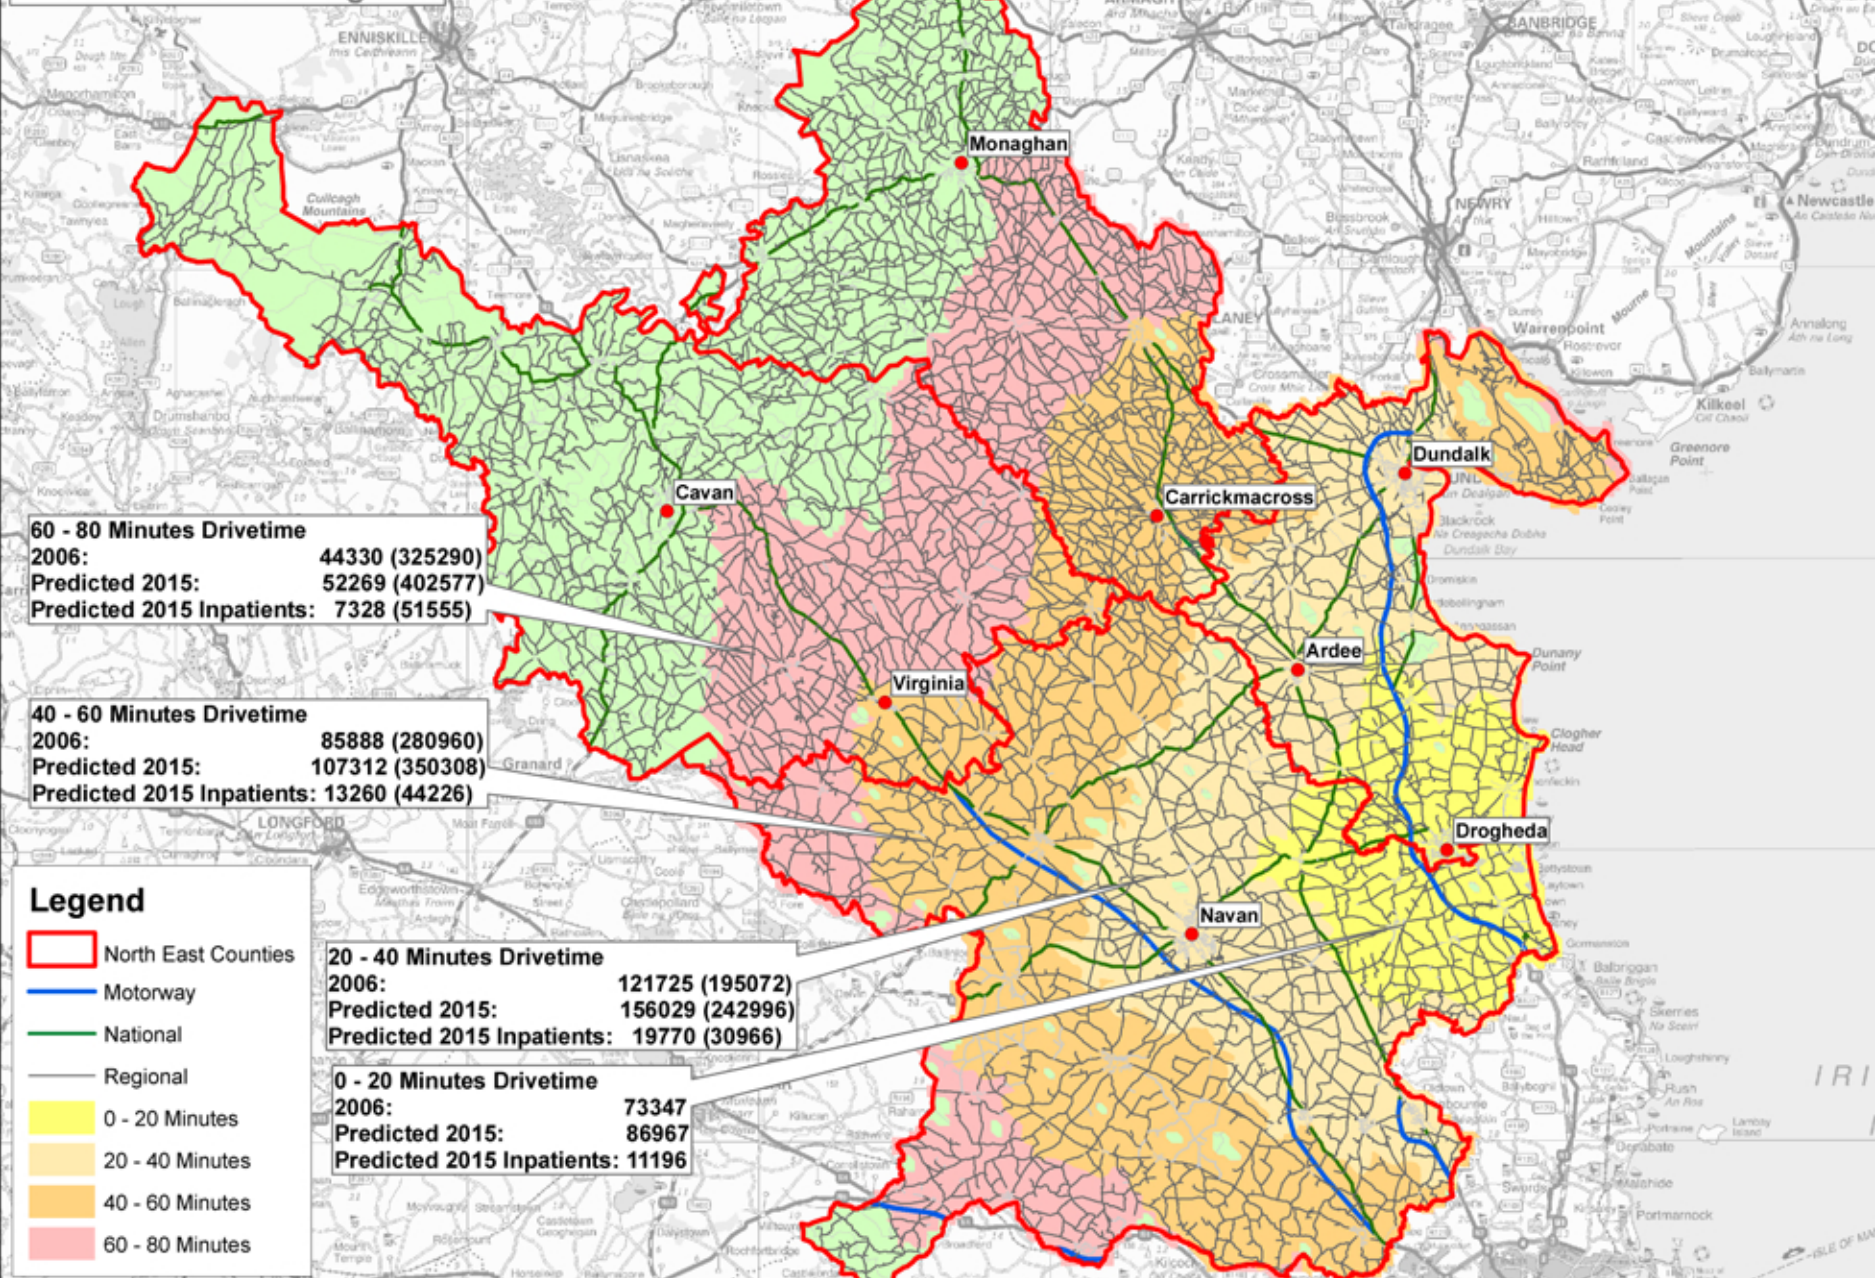

Drive Times from Drogheda

60 - 80 Minutes Drivetime
2006: 44330 (325290)
Predicted 2015: 52269 (402577)
Predicted 2015 Inpatients: 7328 (51555)

40 - 60 Minutes Drivetime
2006: 85888 (280960)
Predicted 2015: 107312 (350308)
Predicted 2015 Inpatients: 13260 (44226)

Legend

- North East Counties
- Motorway
- National
- Regional
- 0 - 20 Minutes
- 20 - 40 Minutes
- 40 - 60 Minutes
- 60 - 80 Minutes

20 - 40 Minutes Drivetime
2006: 121725 (195072)
Predicted 2015: 156029 (242996)
Predicted 2015 Inpatients: 19770 (30966)

0 - 20 Minutes Drivetime
2006: 73347
Predicted 2015: 86967
Predicted 2015 Inpatients: 11196