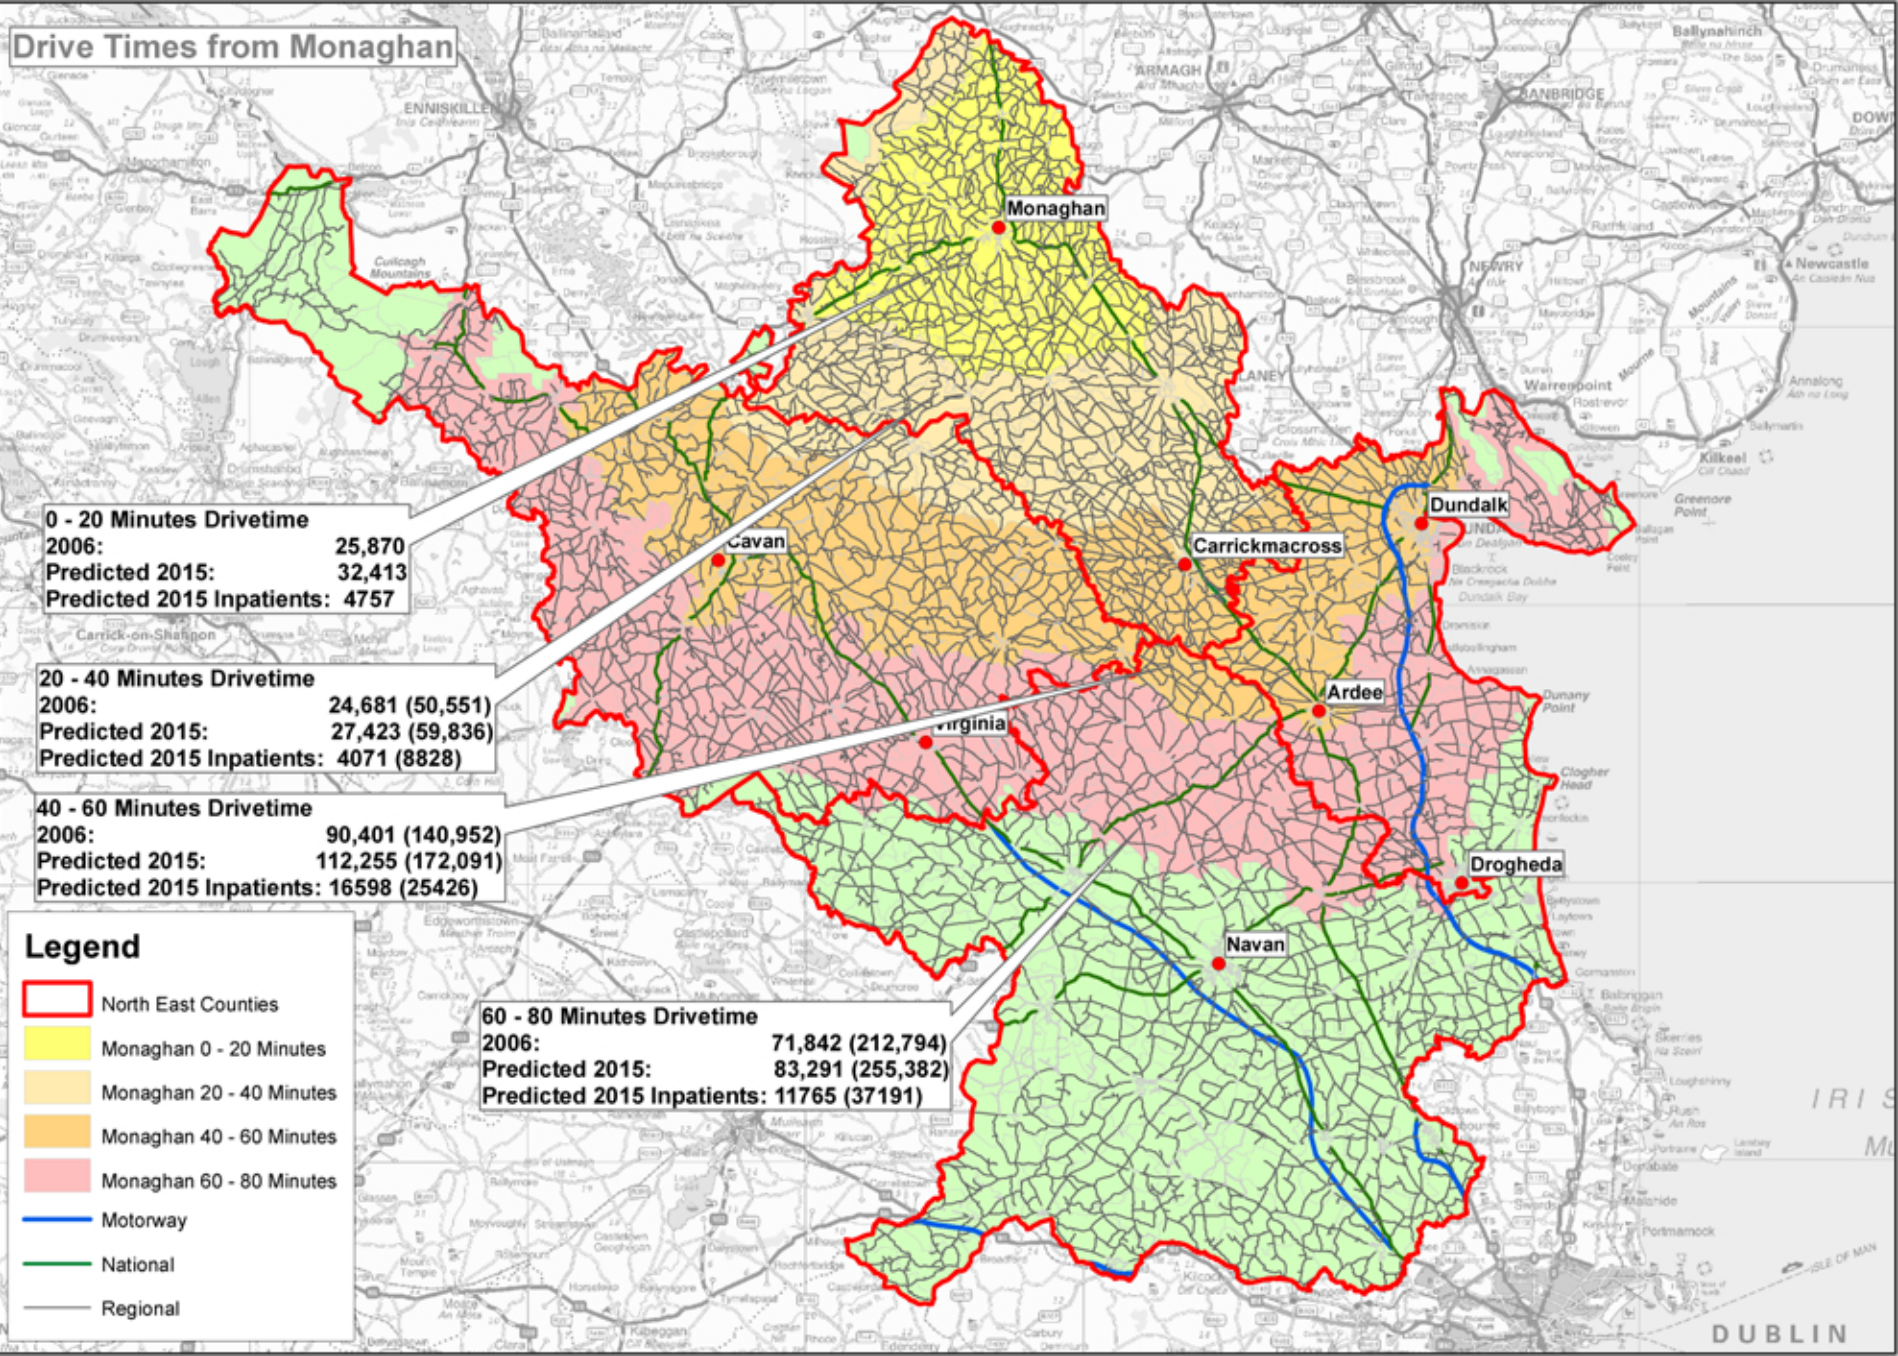

Drive Times from Monaghan

0 - 20 Minutes Drivetime
 2006: 25,870
 Predicted 2015: 32,413
 Predicted 2015 Inpatients: 4757

20 - 40 Minutes Drivetime
 2006: 24,681 (50,551)
 Predicted 2015: 27,423 (59,836)
 Predicted 2015 Inpatients: 4071 (8828)

40 - 60 Minutes Drivetime
 2006: 90,401 (140,952)
 Predicted 2015: 112,255 (172,091)
 Predicted 2015 Inpatients: 16598 (25426)

60 - 80 Minutes Drivetime
 2006: 71,842 (212,794)
 Predicted 2015: 83,291 (255,382)
 Predicted 2015 Inpatients: 11765 (37191)

- Legend**
- North East Counties
 - Monaghan 0 - 20 Minutes
 - Monaghan 20 - 40 Minutes
 - Monaghan 40 - 60 Minutes
 - Monaghan 60 - 80 Minutes
 - Motorway
 - National
 - Regional