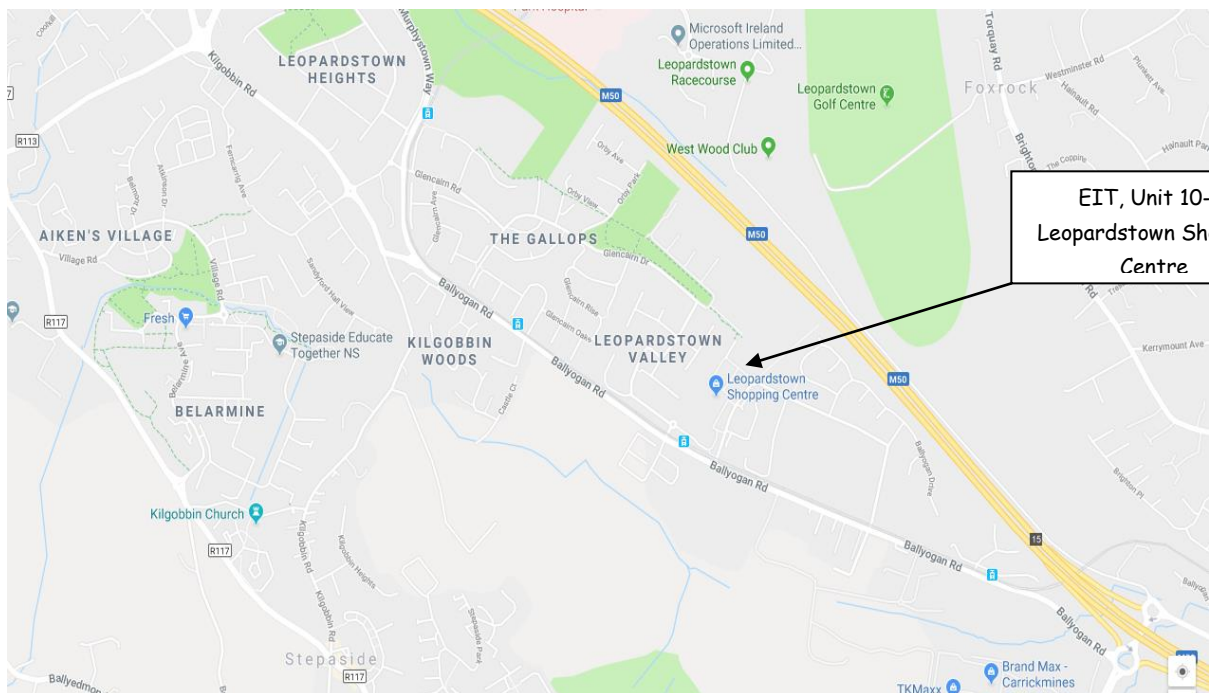

Dublin South Early Intervention Team

Information Sheet

We are here

HSE Dublin South Early Intervention Team, Unit 10-11 Leopardstown Shopping Centre,
Off Ballyogan Road, Leopardstown, Dublin 18.

Telephone

(01) 921 2533

This is a voicemail service only. Please leave your name, telephone number, the name of your child and the nature of your query and a member of our Team will return your call.

Map

Parking

The clinic is to the rear of Leopardstown Shopping Centre and there is free parking for up to 3 hours in front of the clinic.