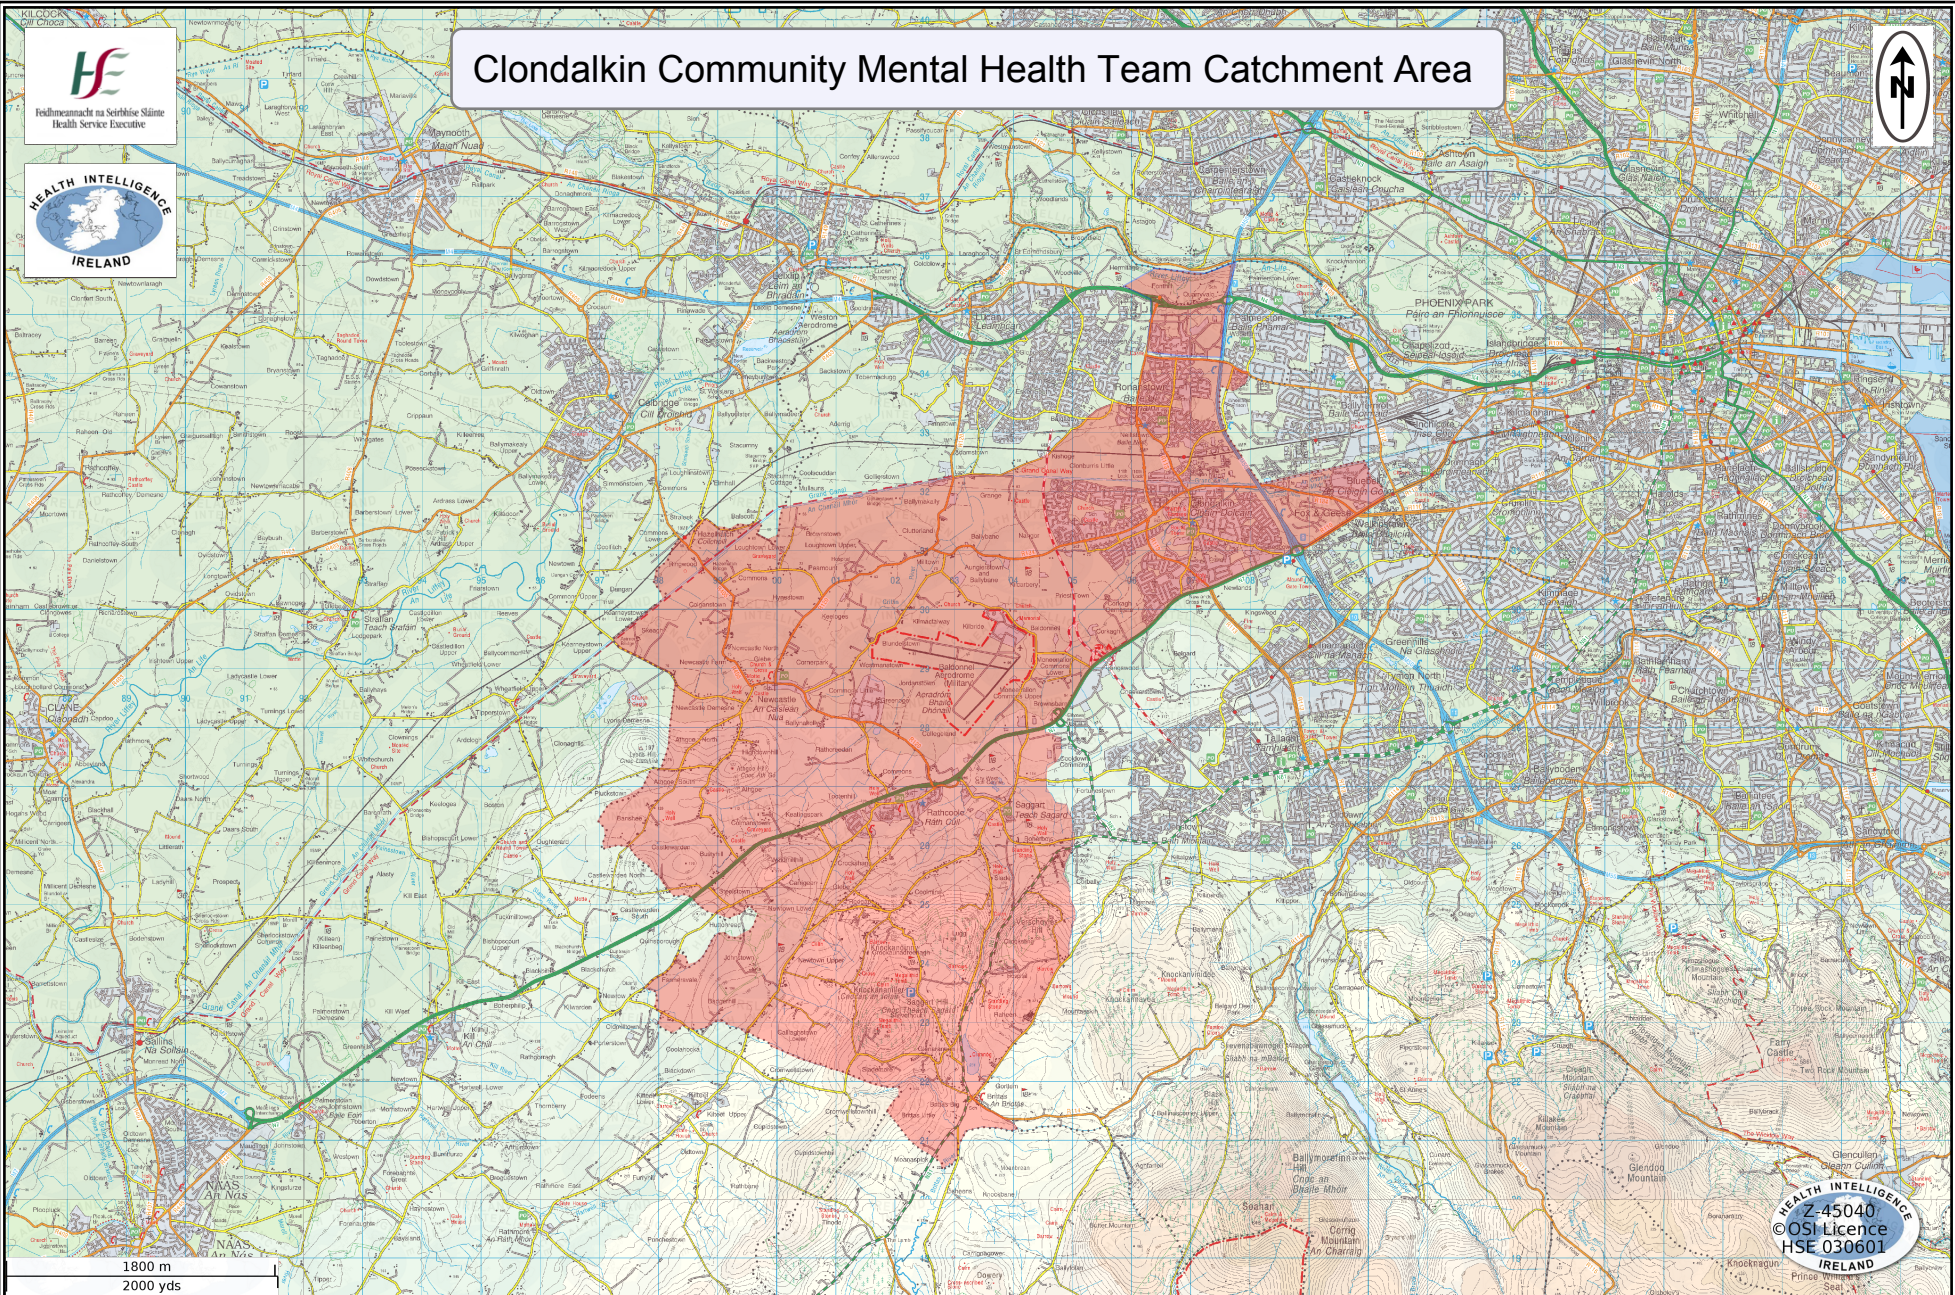

Clondalkin Community Mental Health Team Catchment Area

1800 m
2000 yds