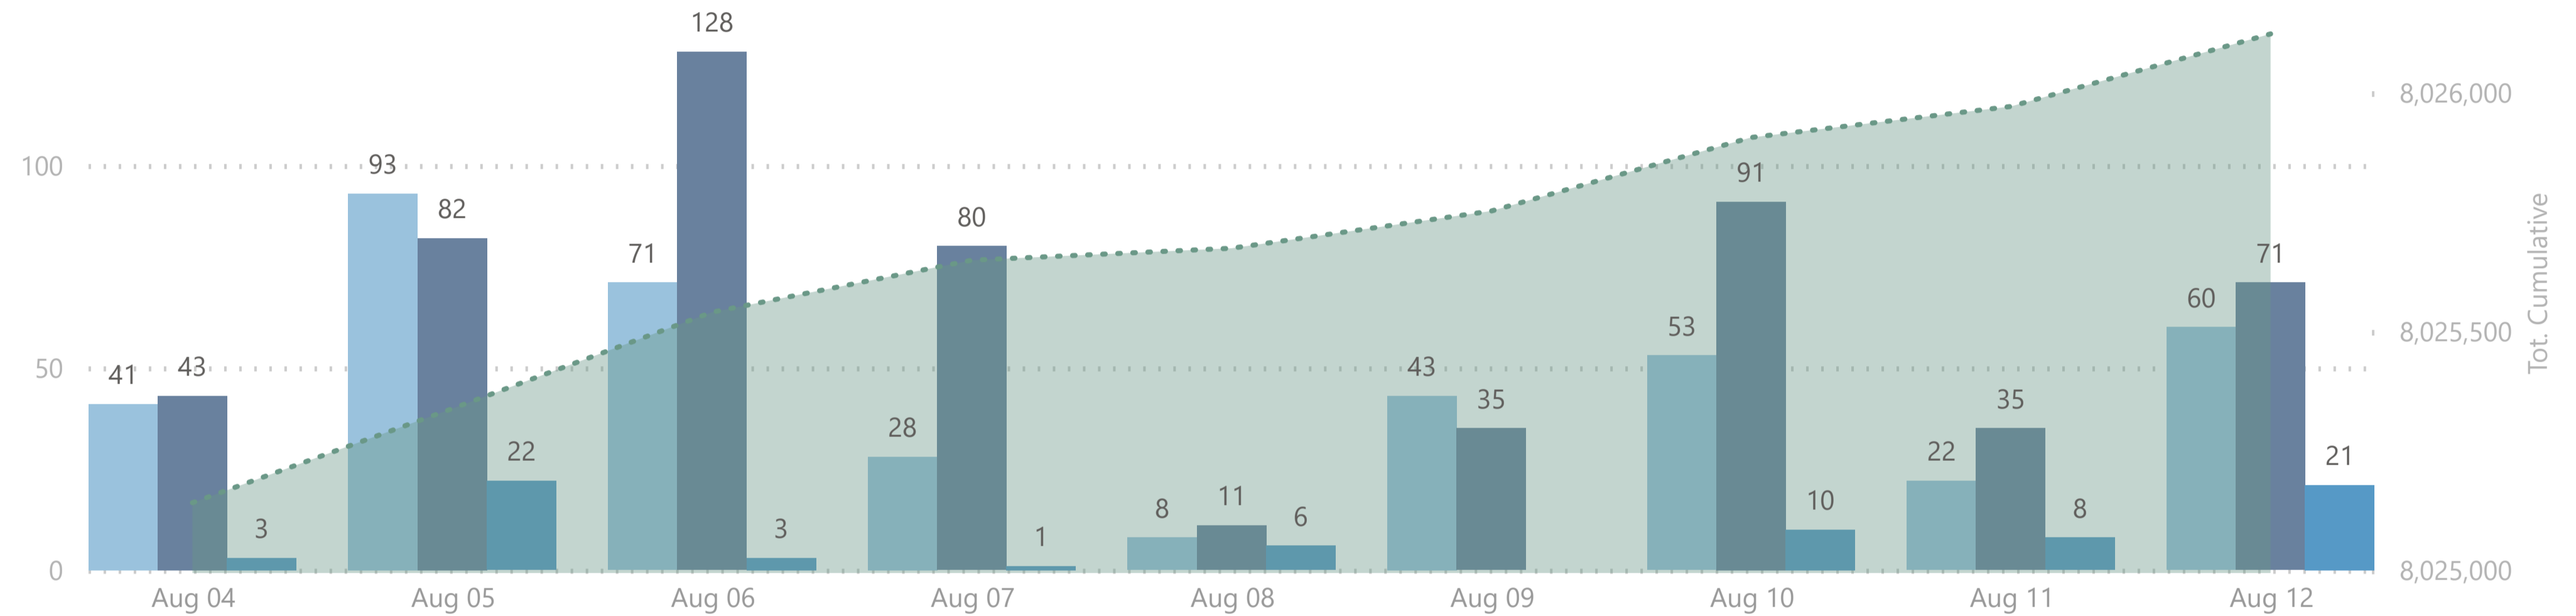

8,026,123

Total Vaccination Doses

3,853,042

Dose 1

240,886

Single Dose

3,806,960

Dose 2

125,235

ImmunoComp. Dose

Please note:

1. The number recorded as having been delivered will always be modestly below the number actually delivered. This will be due to a lag in a small number of cases between the actual administration of the vaccination and the subsequent recording of details on the system.

No. of Doses Administered

● Dose 1 ● Dose 2 ● Immuno Dose Tot. Cumulative

Doses Administered by Type

● Dose 1 ● Single Dose ● Dose 2 ● Immuno Dose

Doses Administered by Age Group

● Dose 1 ● Single Dose ● Dose 2 ● Immuno Dose