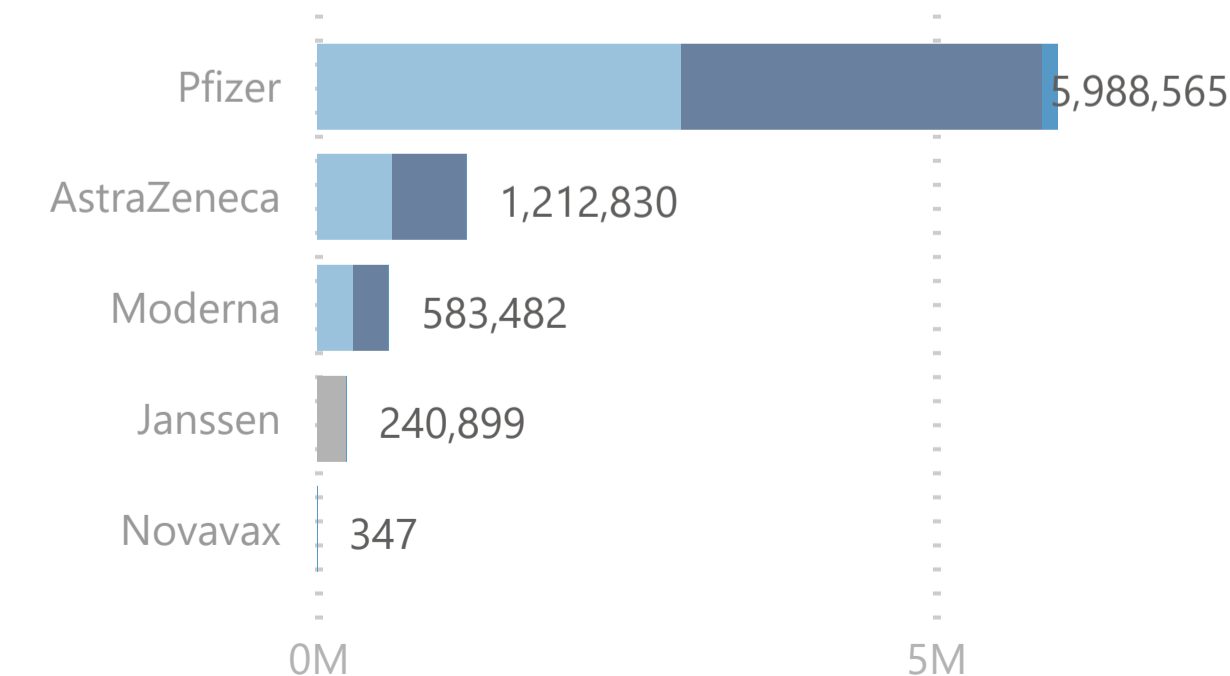

8,026,123

Total Vaccination Doses

3,853,042

Dose 1

240,886

Single Dose

3,806,960

Dose 2

125,235

ImmunoComp. Dose

Please note:

1. The number recorded as having been delivered will always be modestly below the number actually delivered. This will be due to a lag in a small number of cases between the actual administration of the vaccination and the subsequent recording of details on the system.

No. of Doses Administered

● Dose 1 ● Dose 2 ● Immuno Dose Tot. Cumulative

Doses Administered by Type

● Dose 1 ● Single Dose ● Dose 2 ● Immuno Dose

Doses Administered by Age Group

● Dose 1 ● Single Dose ● Dose 2 ● Immuno Dose