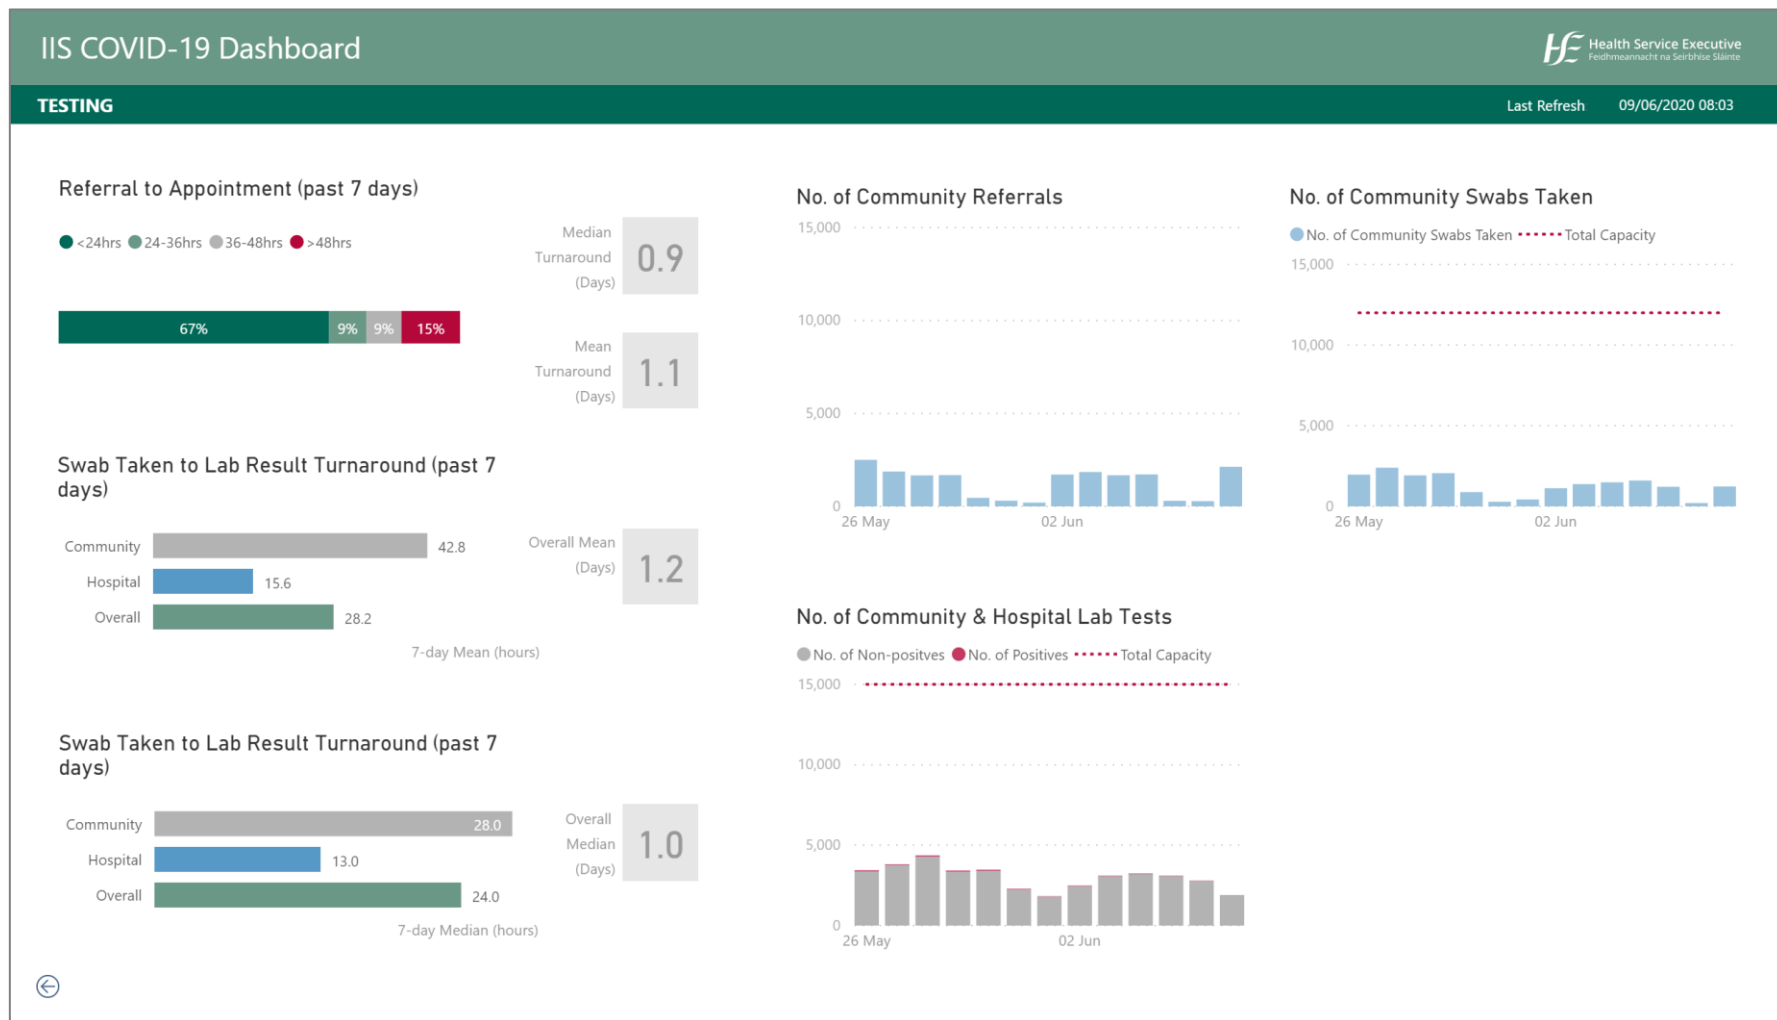

Testing

Update 09 June, extract from the dashboard

Contact Tracing

Update 09 June, extract from the dashboard