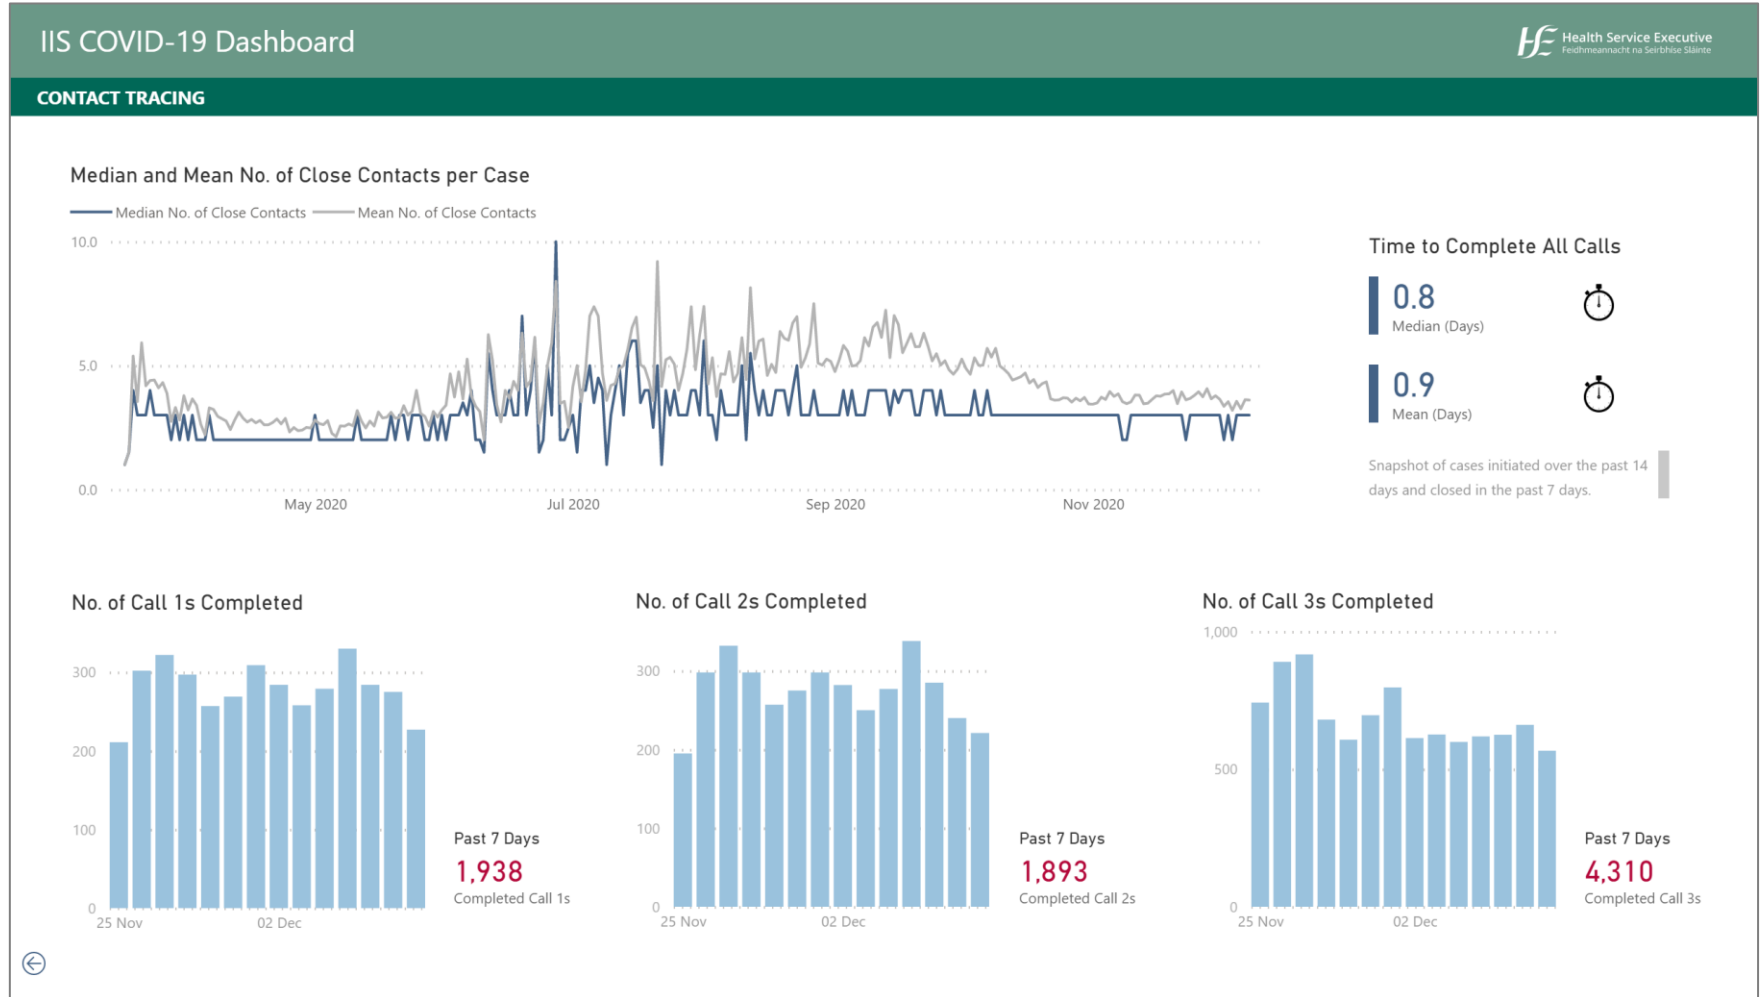

Testing

Update 09 December, extract from the dashboard

Contact Tracing

Update 09 December, extract from the dashboard

Test & Trace: End-to-End Turnaround Time

Update 09 December, extract from the dashboard