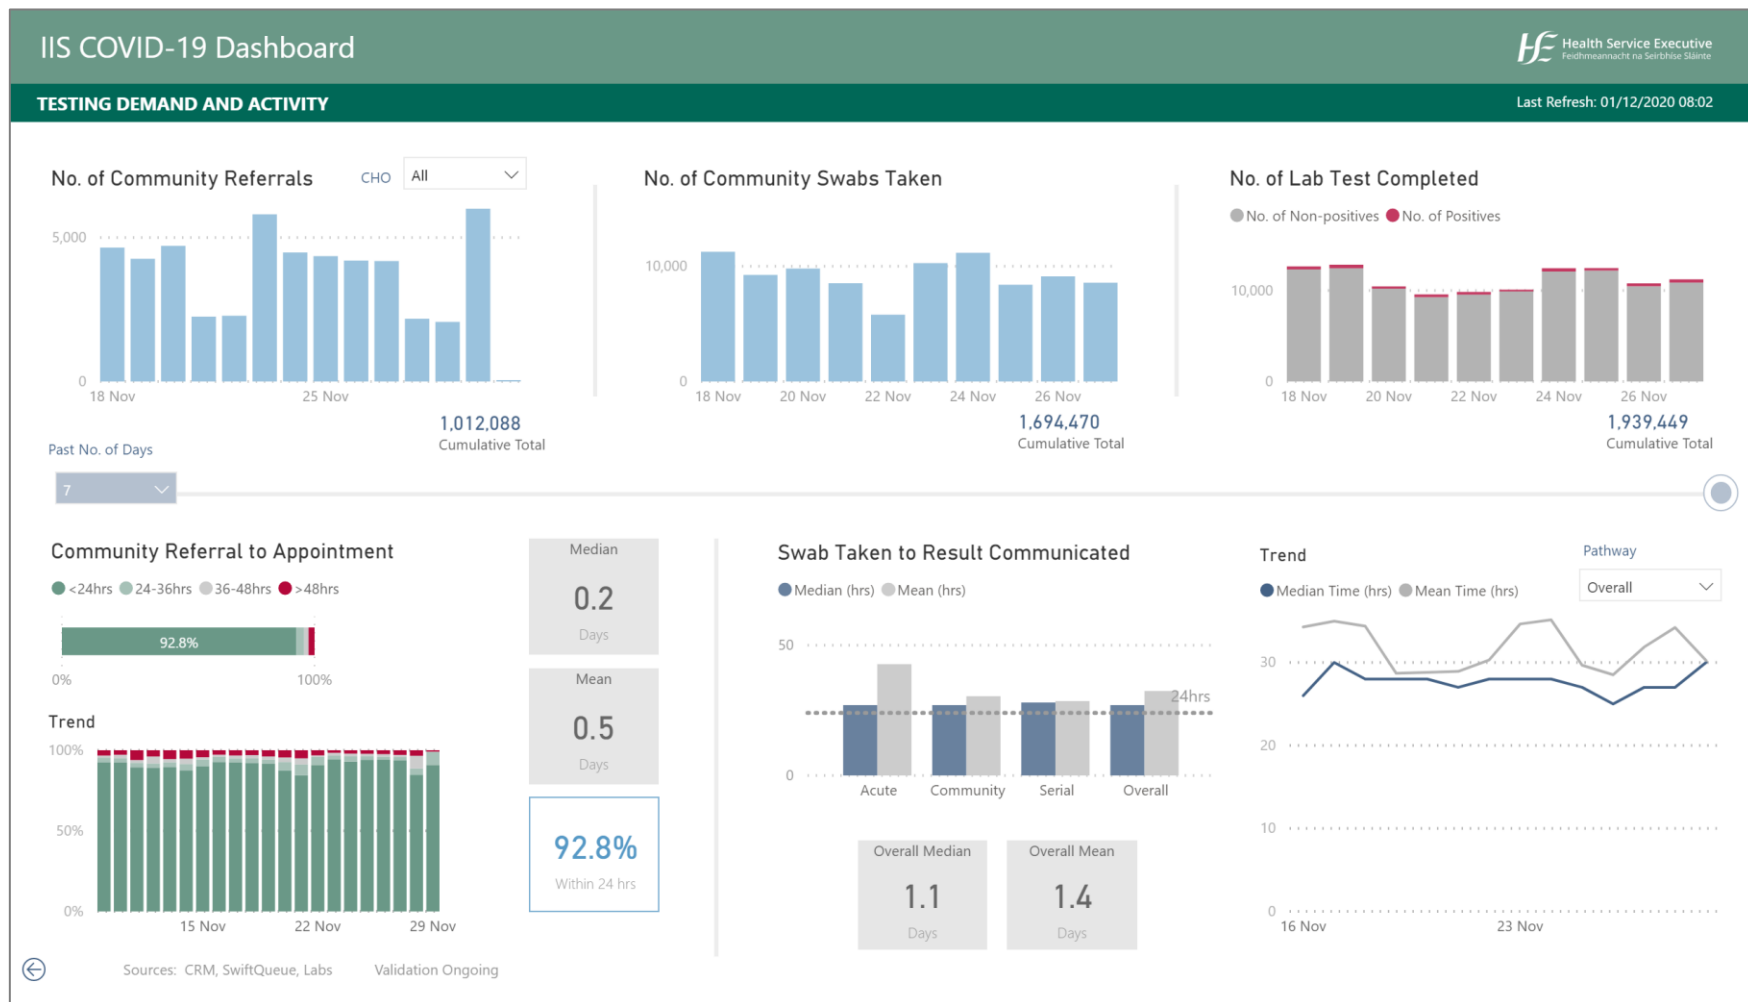

Testing

Update 01 December, extract from the dashboard

Contact Tracing

Update 01 December, extract from the dashboard