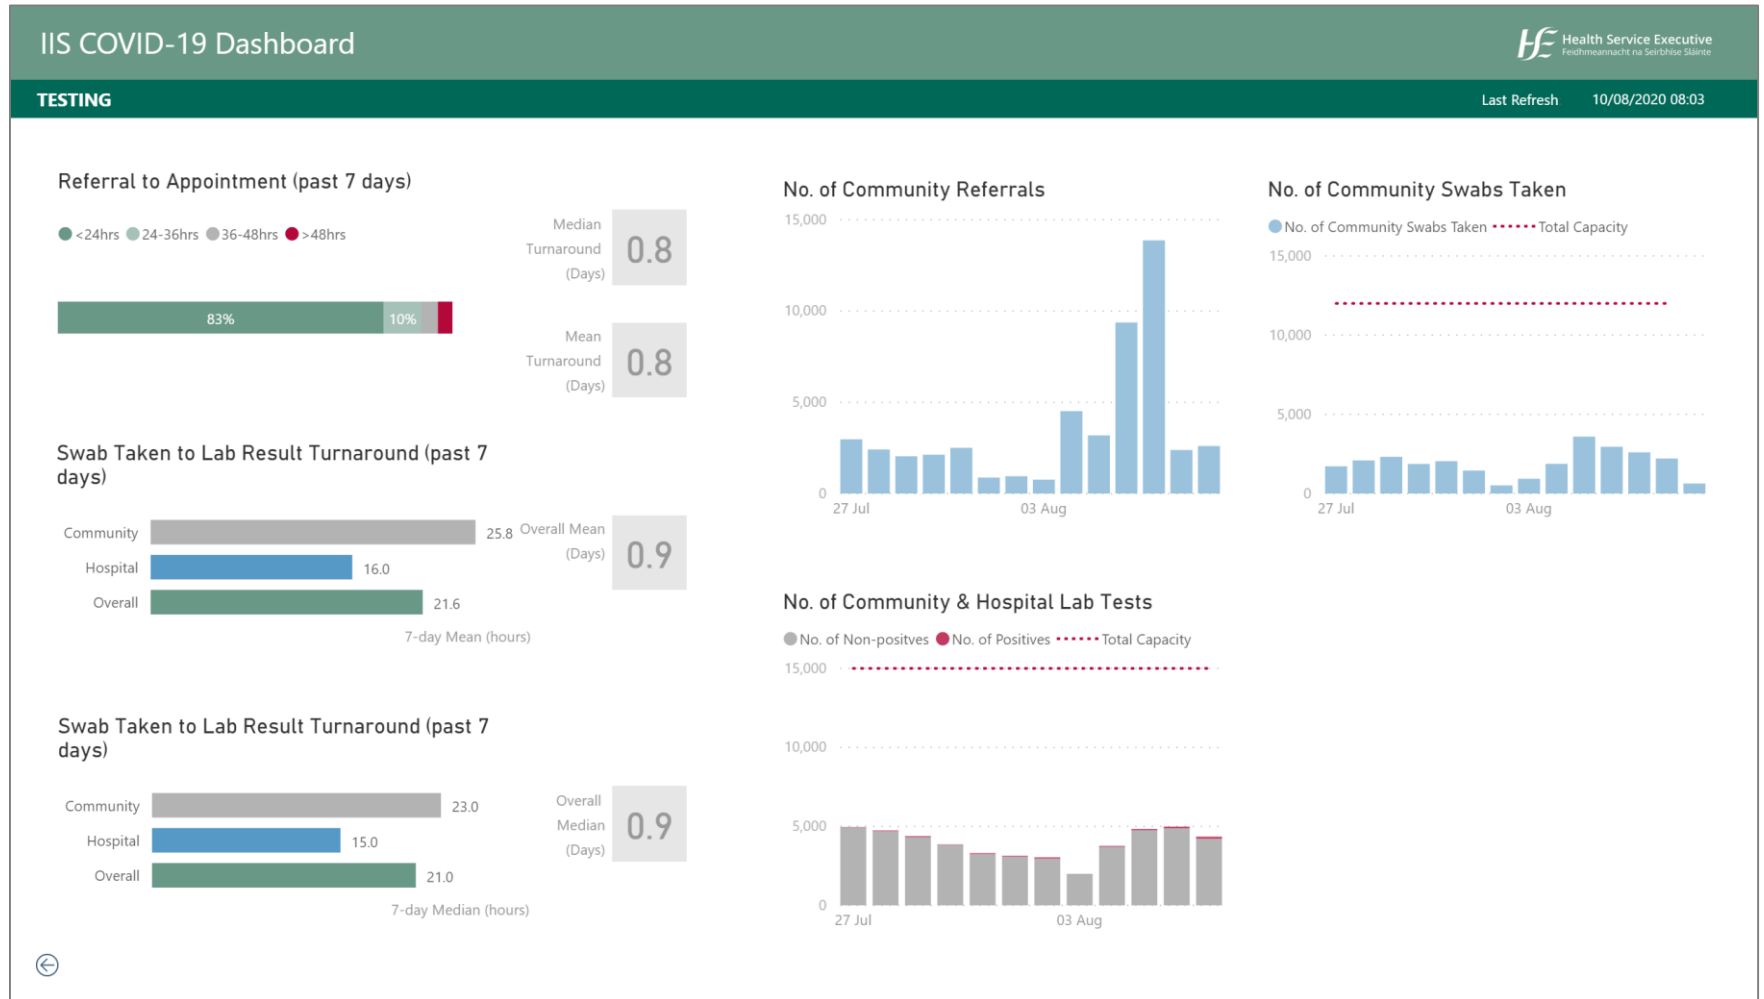

# Testing

Update 10 August, extract from the dashboard

# Contact Tracing

Update 10 August, extract from the dashboard