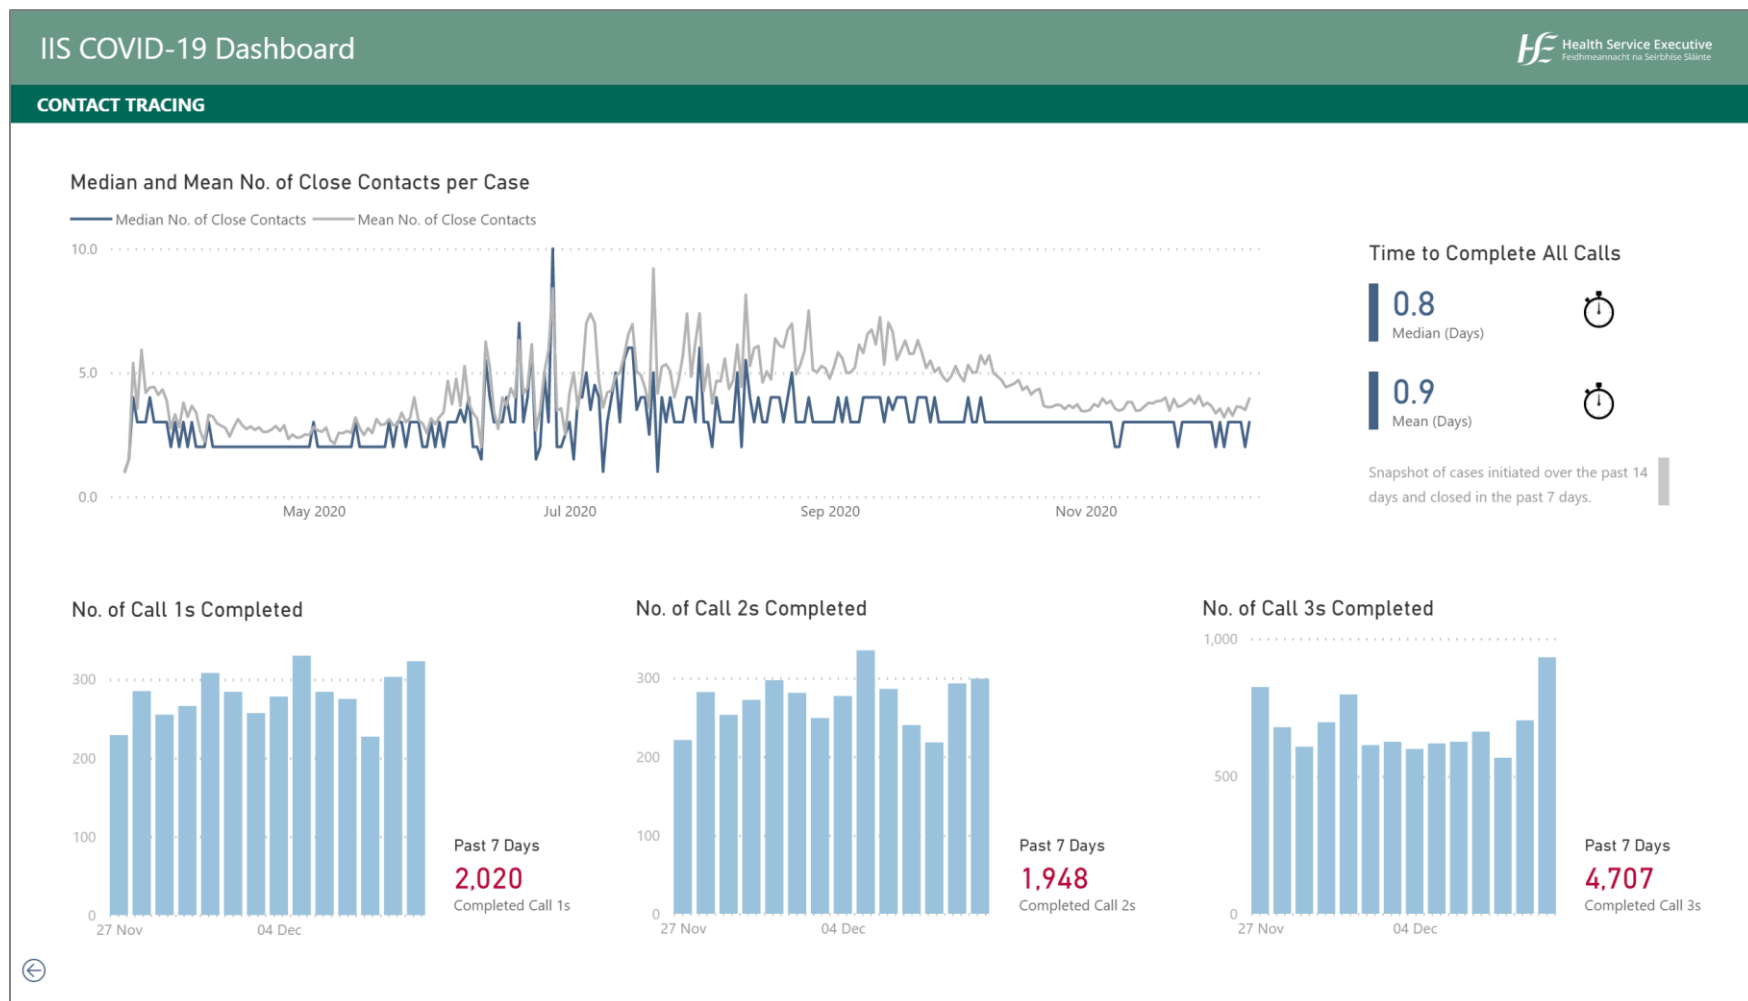

Testing

Update 11 December, extract from the dashboard

Contact Tracing

Update 11 December, extract from the dashboard

Test & Trace: End-to-End Turnaround Time

Update 11 December, extract from the dashboard