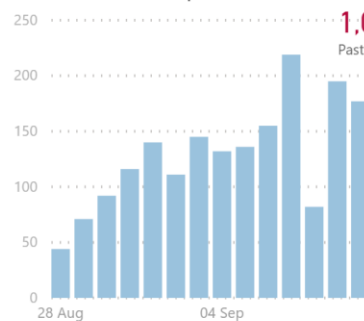

CONTACT TRACING

Last Refresh: 11/09/2020 08:07

Median and Mean No. of Close Contacts per Case

Time to Complete All Calls

1.0
Median (Days)

1.3
Mean (Days)

Snapshot of cases initiated over the past 14 days and closed in the past 7 days.

No. of Call 1s Completed

No. of Call 1s Completed

1,124
Past 7 Days

No. of Call 2s Completed

No. of Call 2s Completed

1,096
Past 7 Days

No. of Call 3s Completed

No. of Call 3s Completed