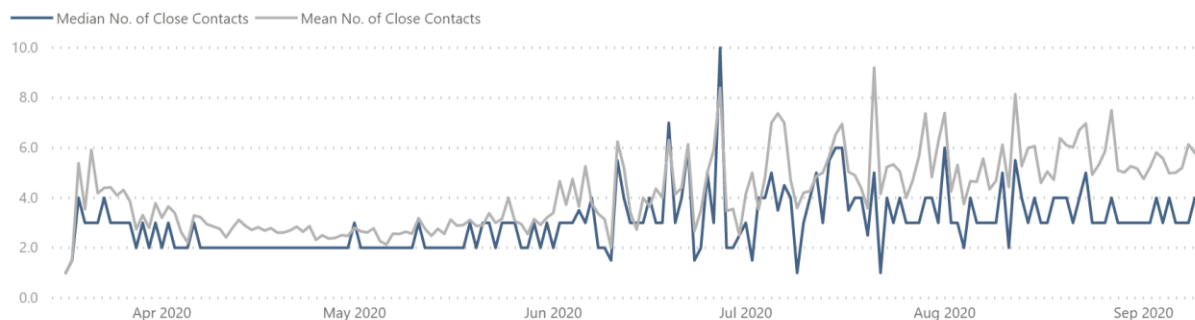

CONTACT TRACING

Last Refresh: 11/09/2020 08:07

Median and Mean No. of Close Contacts per Case

Time to Complete All Calls

1.0
Median (Days)

1.3
Mean (Days)

Snapshot of cases initiated over the past 14 days and closed in the past 7 days.