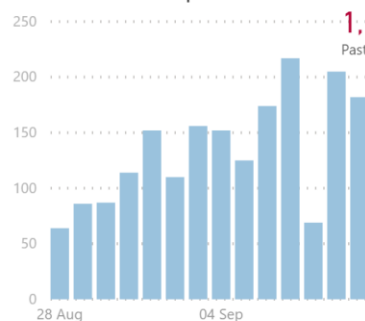

CONTACT TRACING

Last Refresh: 11/09/2020 08:07

Median and Mean No. of Close Contacts per Case

Time to Complete All Calls

1.0
Median (Days)

1.3
Mean (Days)

Snapshot of cases initiated over the past 14 days and closed in the past 7 days.

No. of Call 1s Completed

No. of Call 1s Completed

1,124
Past 7 Days

No. of Call 2s Completed

No. of Call 2s Completed

1,096
Past 7 Days

No. of Call 3s Completed

No. of Call 3s Completed