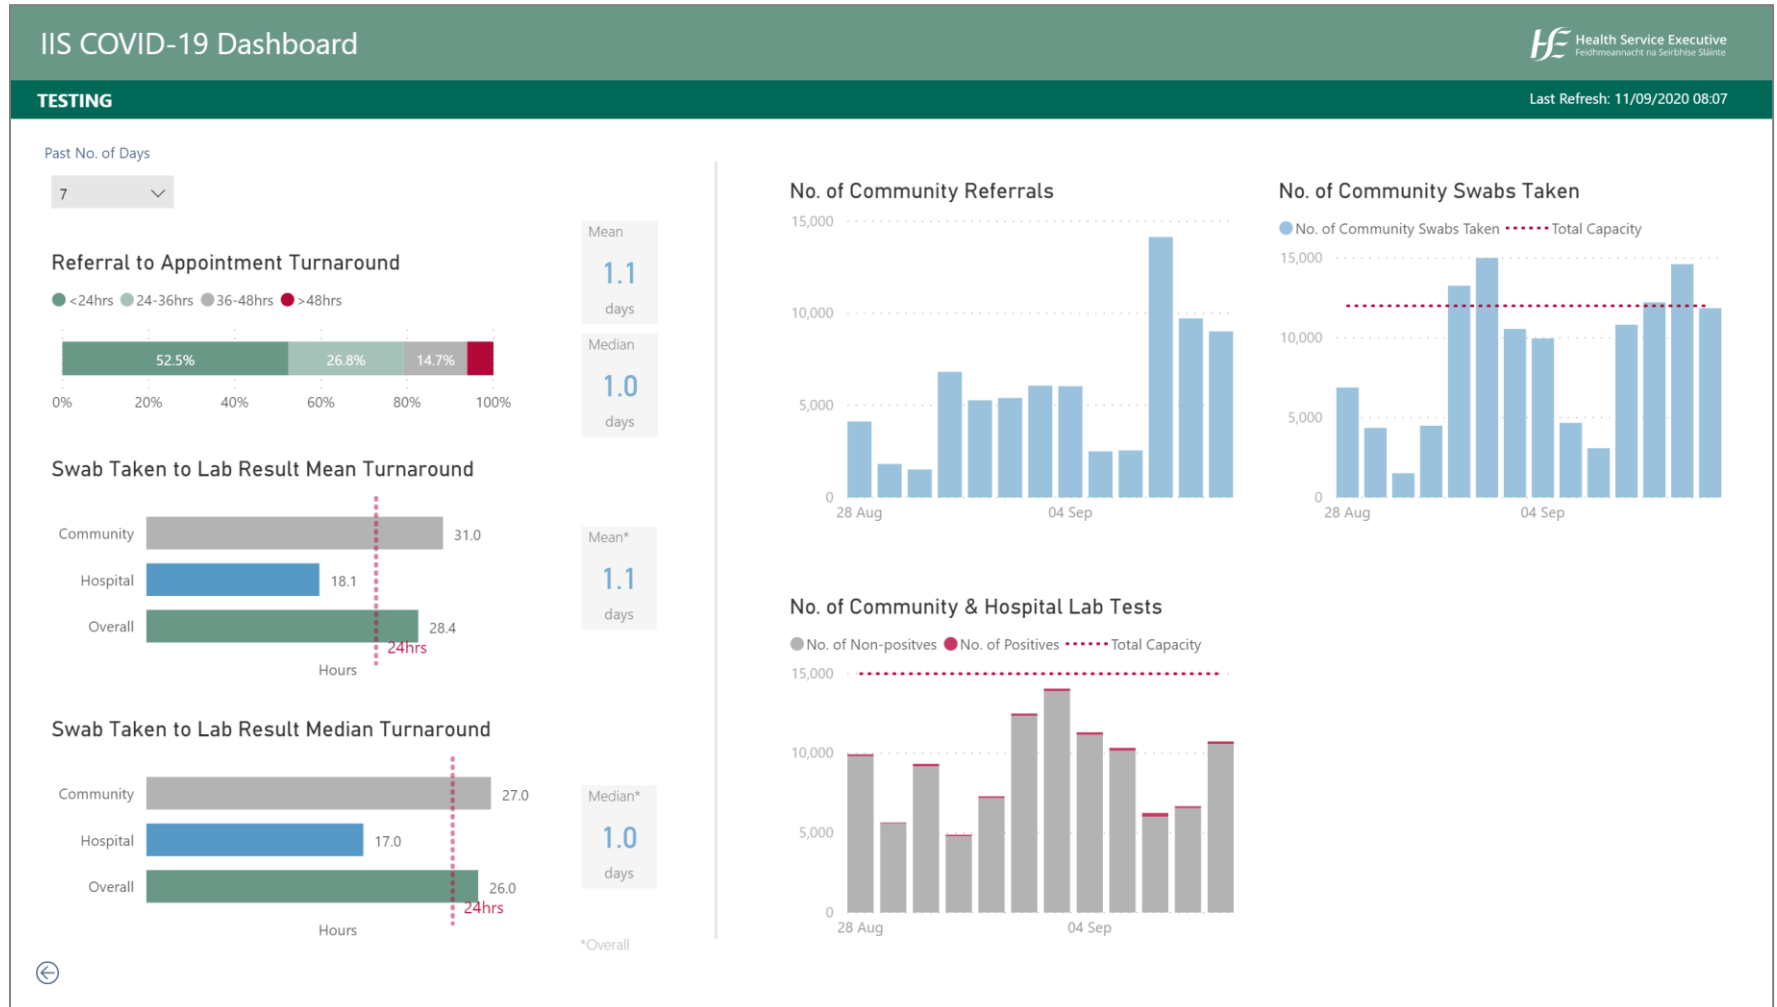

Testing

Update 11 September, extract from the dashboard

Contact Tracing

Update 11 September, extract from the dashboard

IIS COVID-19 Dashboard

HSE Health Service Executive
Feidhmeannacht na Seirbhíse Sláinte

CONTACT TRACING

Last Refresh: 11/09/2020 08:07

Median and Mean No. of Close Contacts per Case

Time to Complete All Calls

1.0
Median (Days)

1.3
Mean (Days)

Snapshot of cases initiated over the past 14 days and closed in the past 7 days.