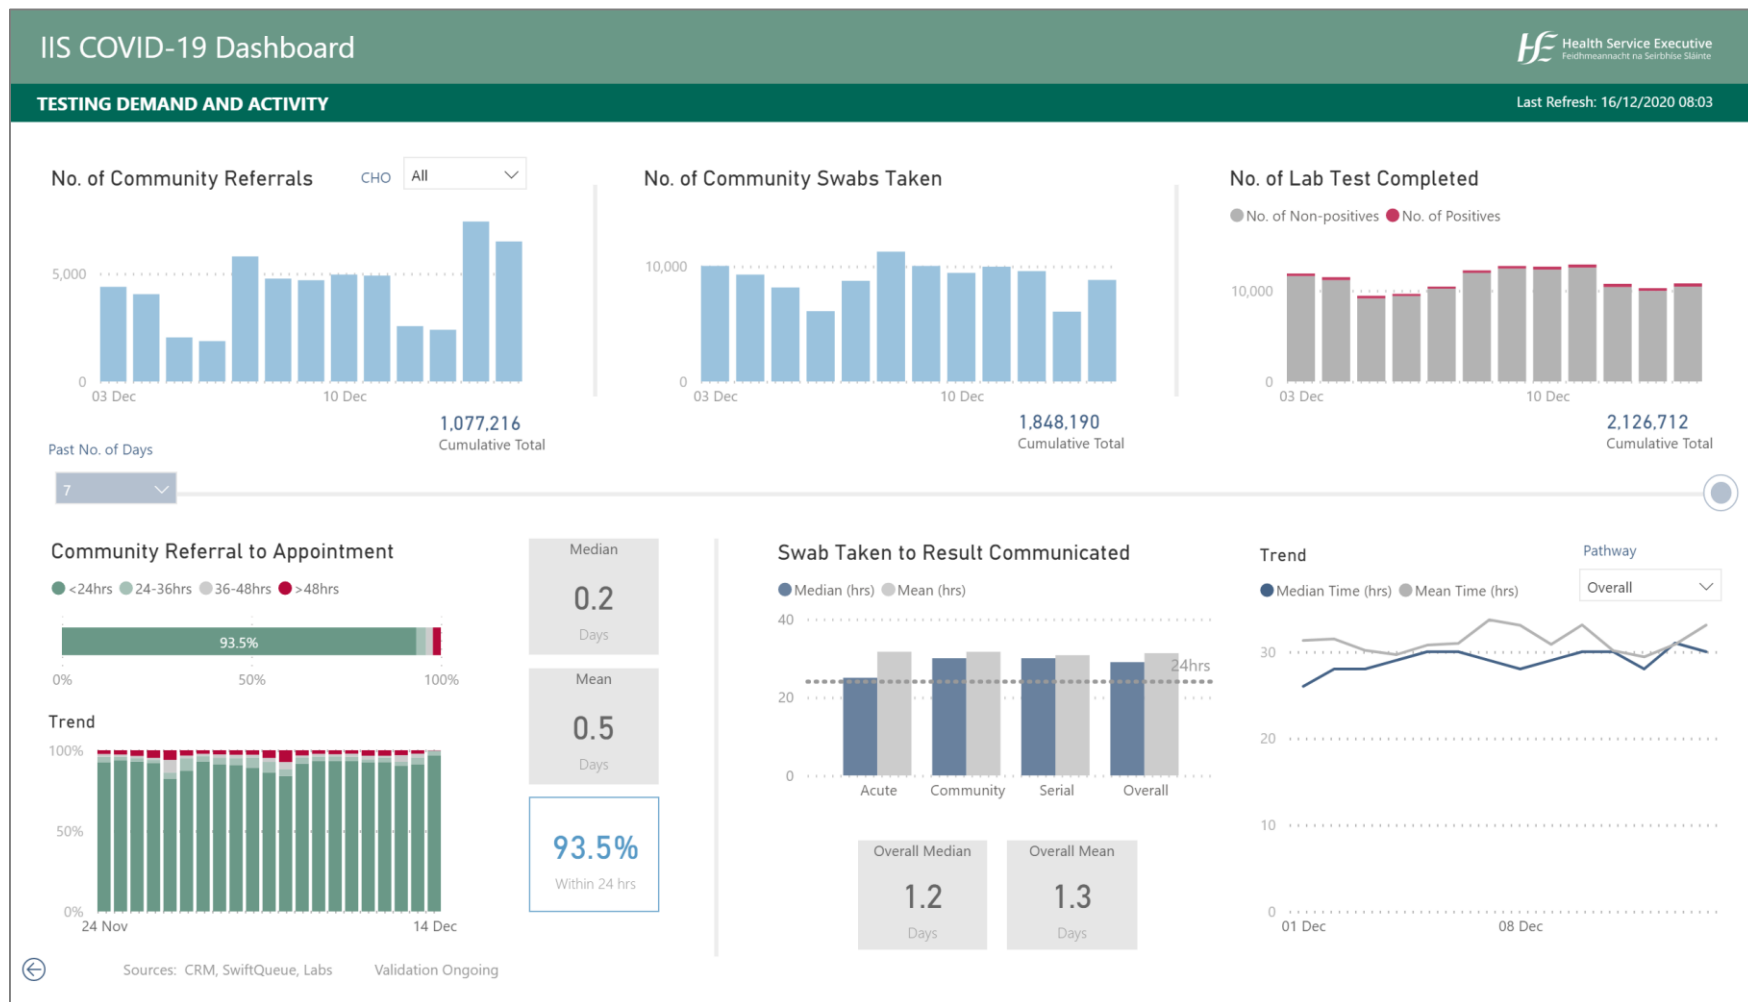

Testing

Update 16 December, extract from the dashboard

Contact Tracing

Update 16 December, extract from the dashboard

Test & Trace: End-to-End Turnaround Time

Update 16 December, extract from the dashboard