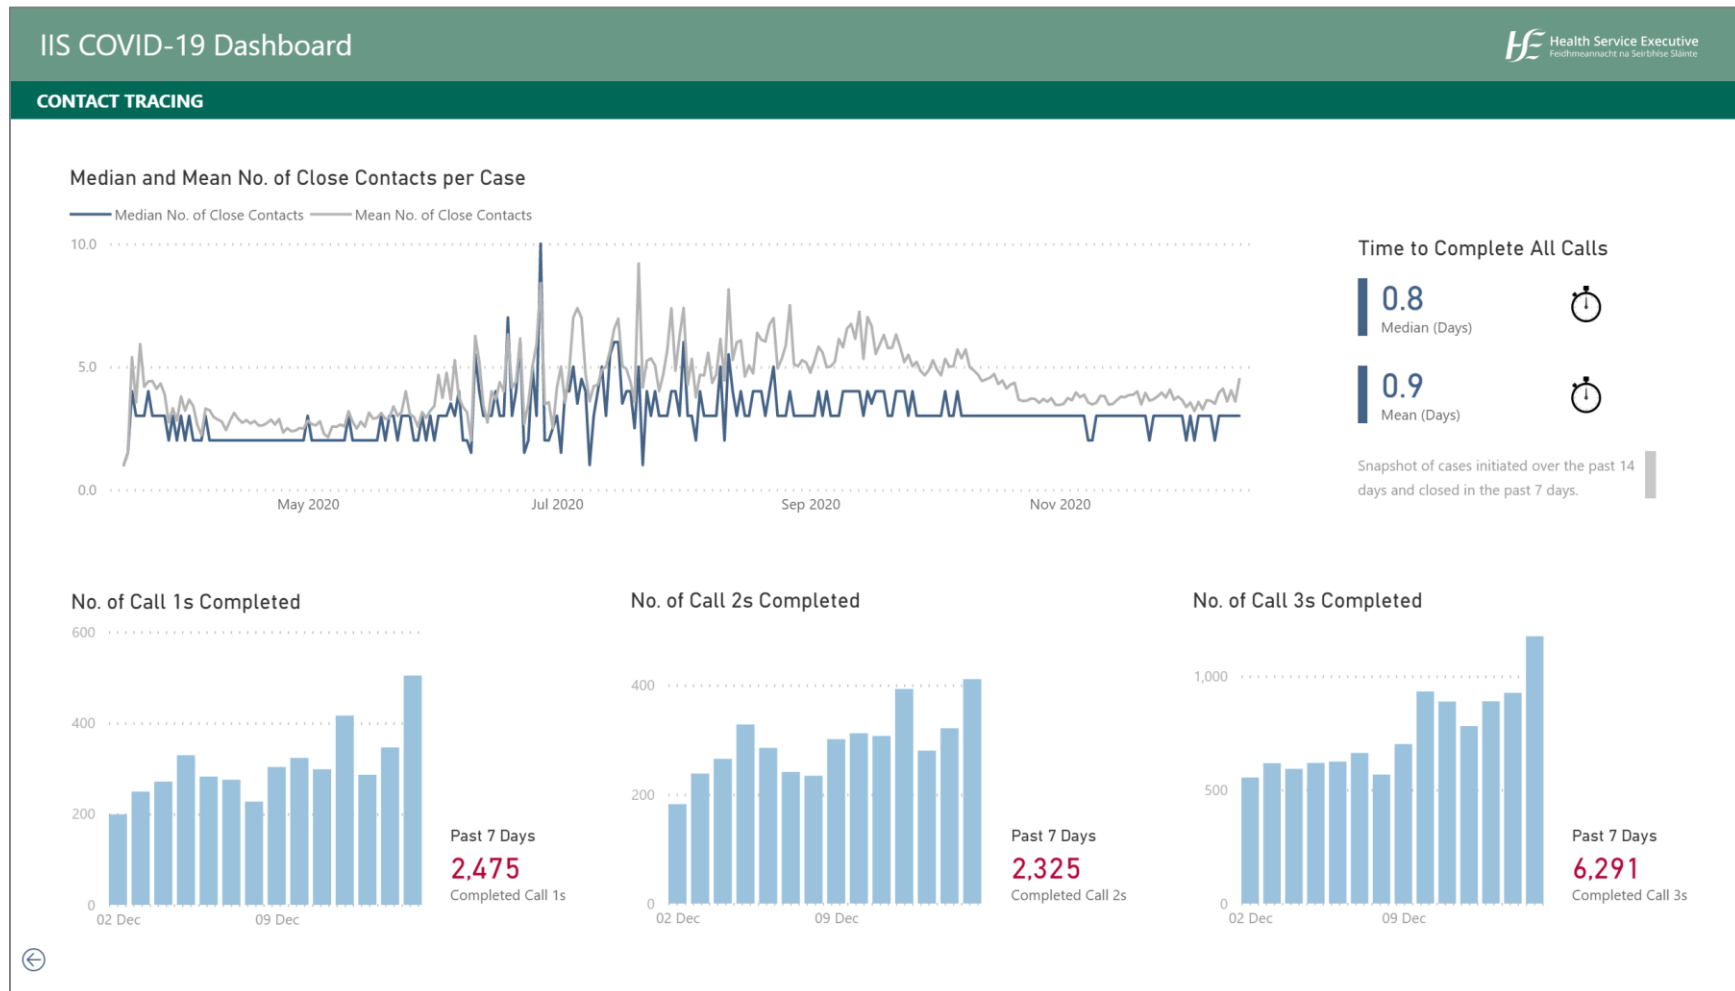

Testing

Update 16 December, extract from the dashboard

Contact Tracing

Update 16 December, extract from the dashboard

Test & Trace: End-to-End Turnaround Time

Update 16 December, extract from the dashboard