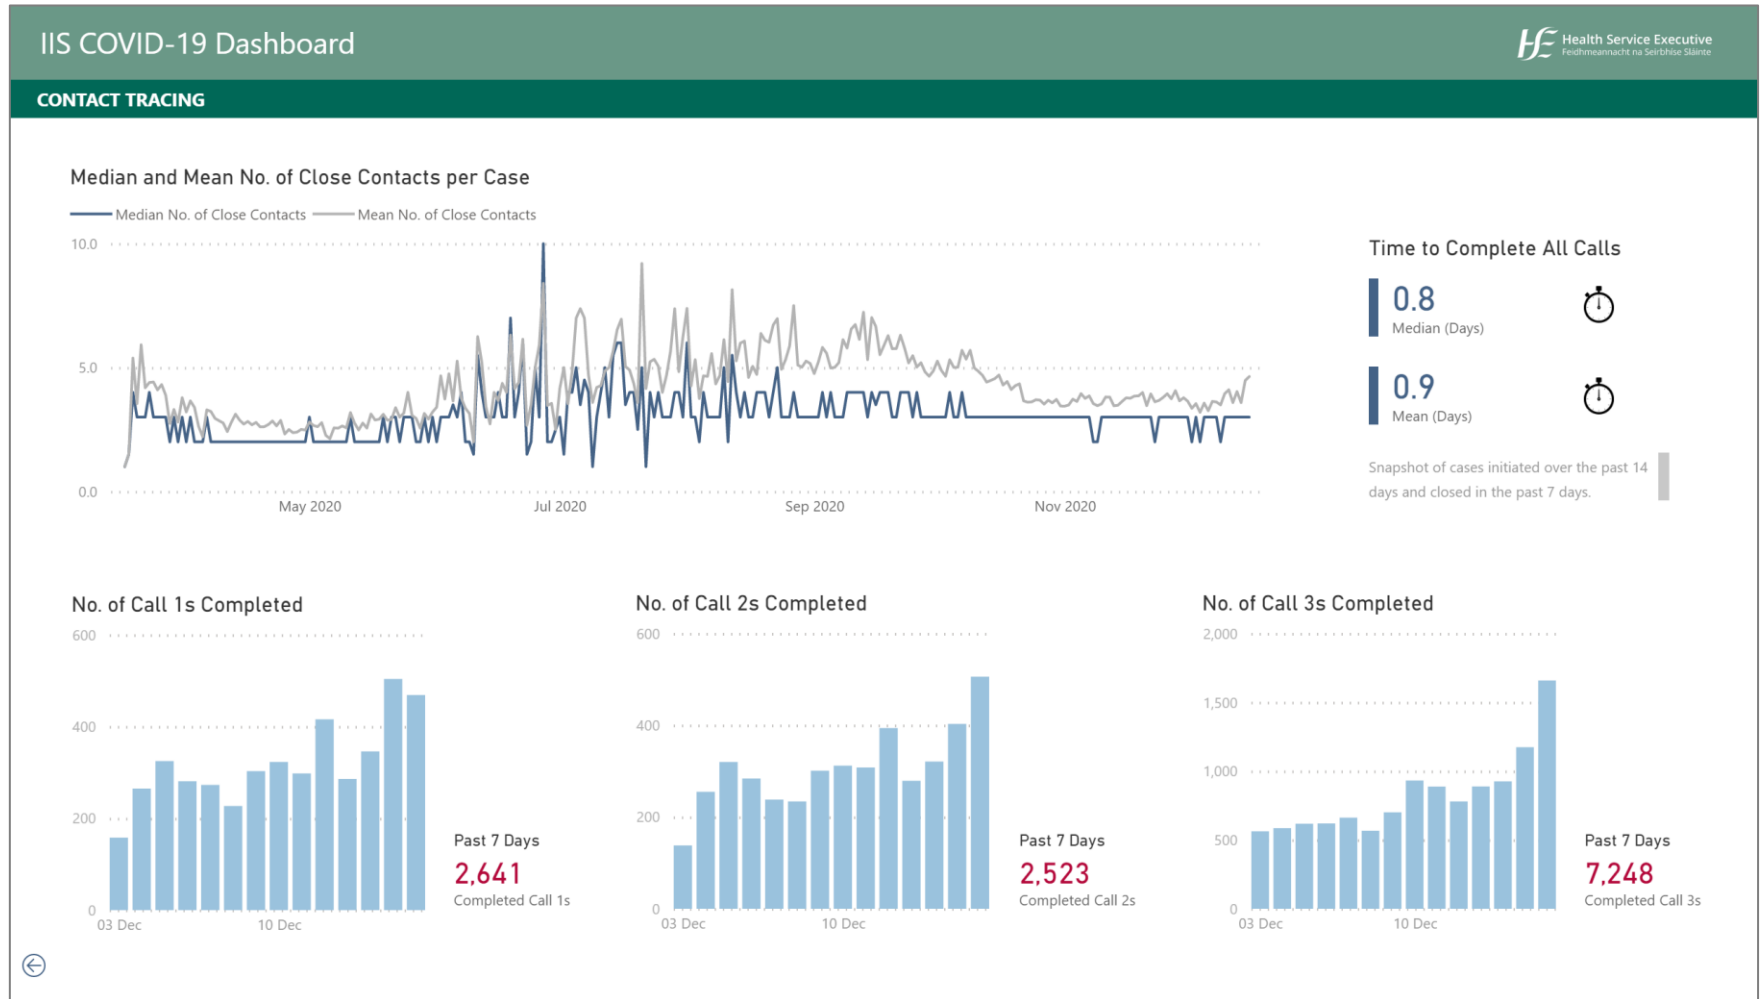

Testing

Update 17 December, extract from the dashboard

Contact Tracing

Update 17 December, extract from the dashboard

Test & Trace: End-to-End Turnaround Time

Update 17 December, extract from the dashboard