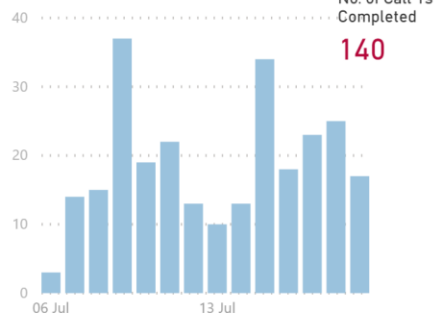

No. of Call 1s Completed