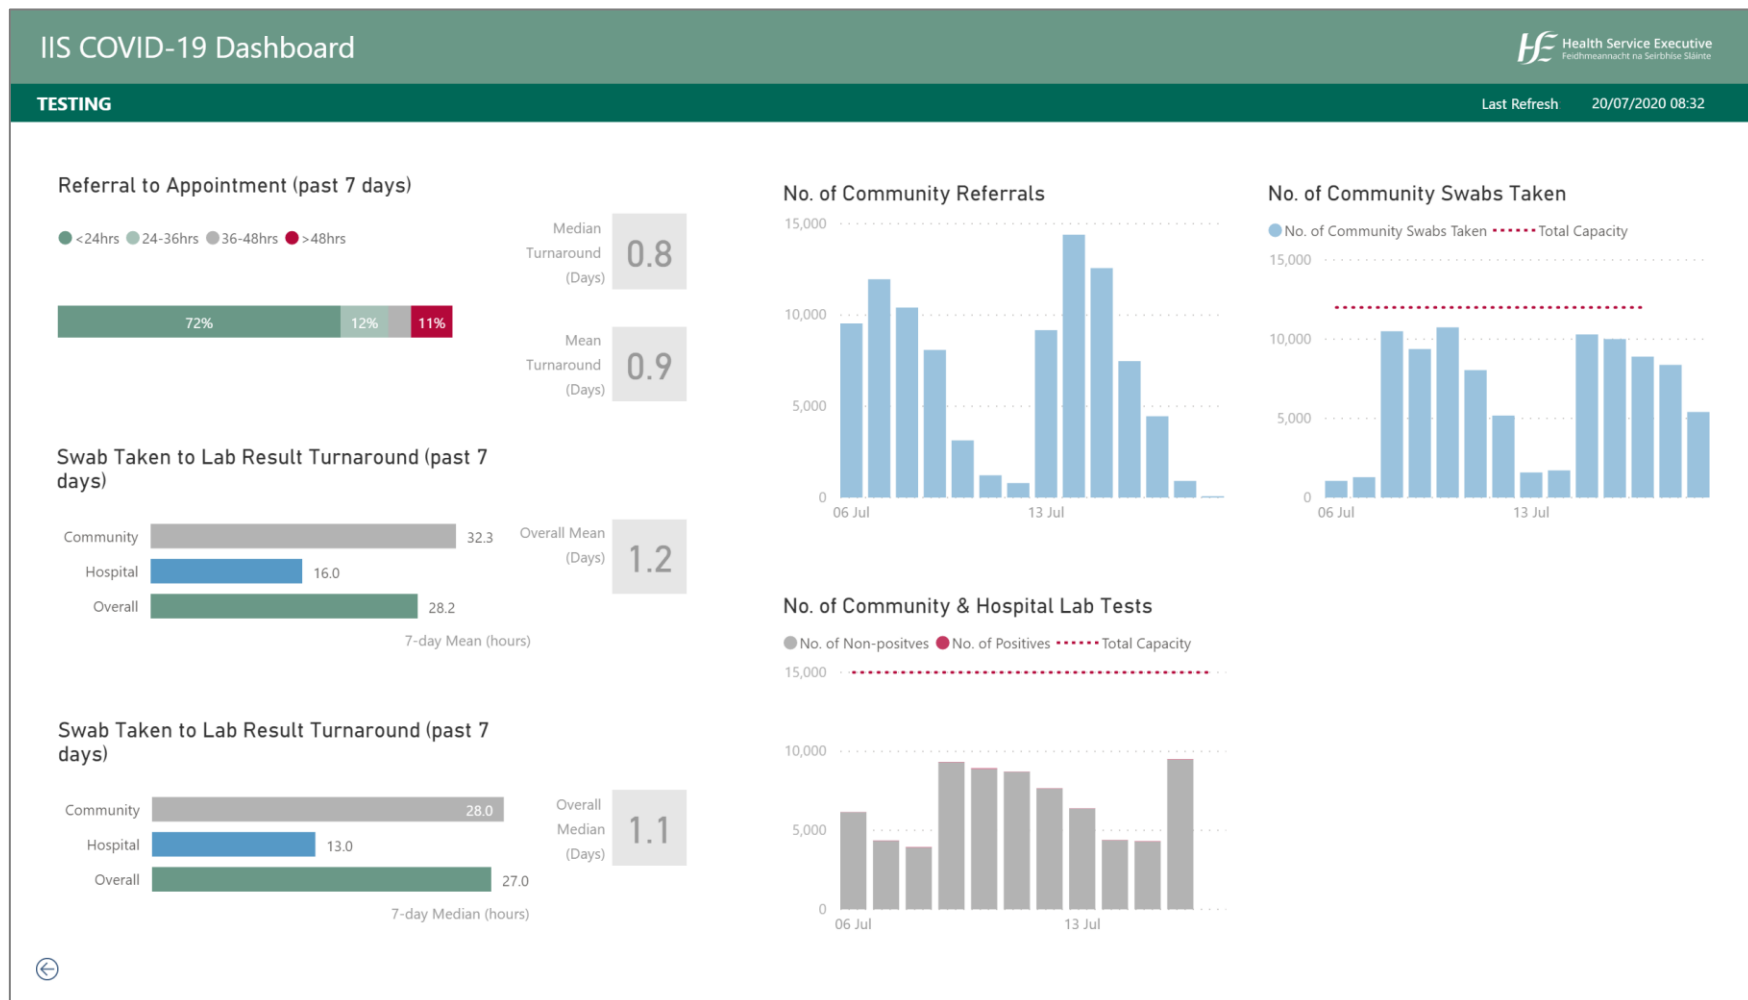

# Testing

Update 20 July, extract from the dashboard

# Contact Tracing

Update 20 July, extract from the dashboard

#### Time to Complete All Calls

Snapshot of cases initiated over the past 14 days and closed in the past 7 days.