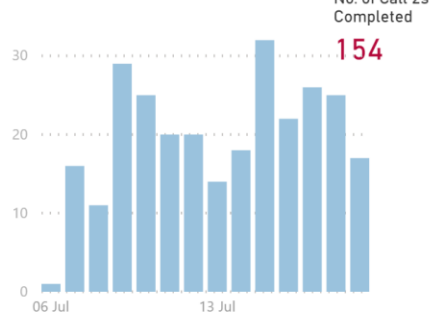

No. of Call 2s Completed