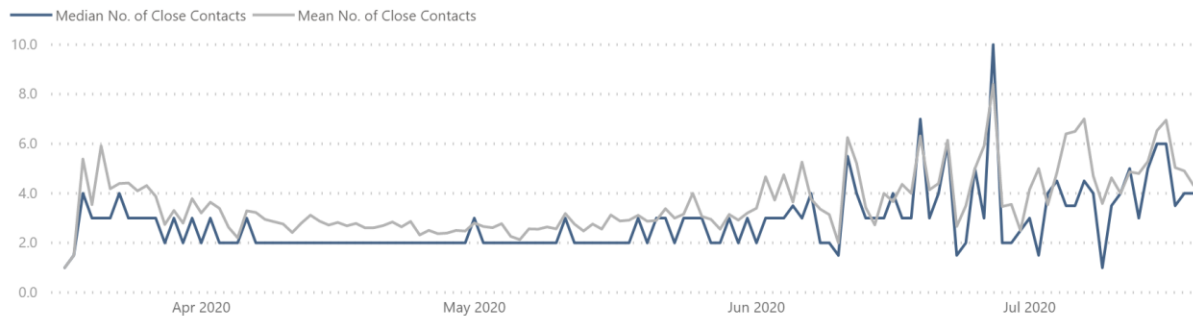

Contact Tracing

Update 20 July, extract from the dashboard

IIS COVID-19 Dashboard

HSE Health Service Executive
Feidhmeannacht na Seirbhíse Sláinte

CONTACT TRACING

Last Refresh 20/07/2020 08:32

Median and Mean No. of Close Contacts per Case