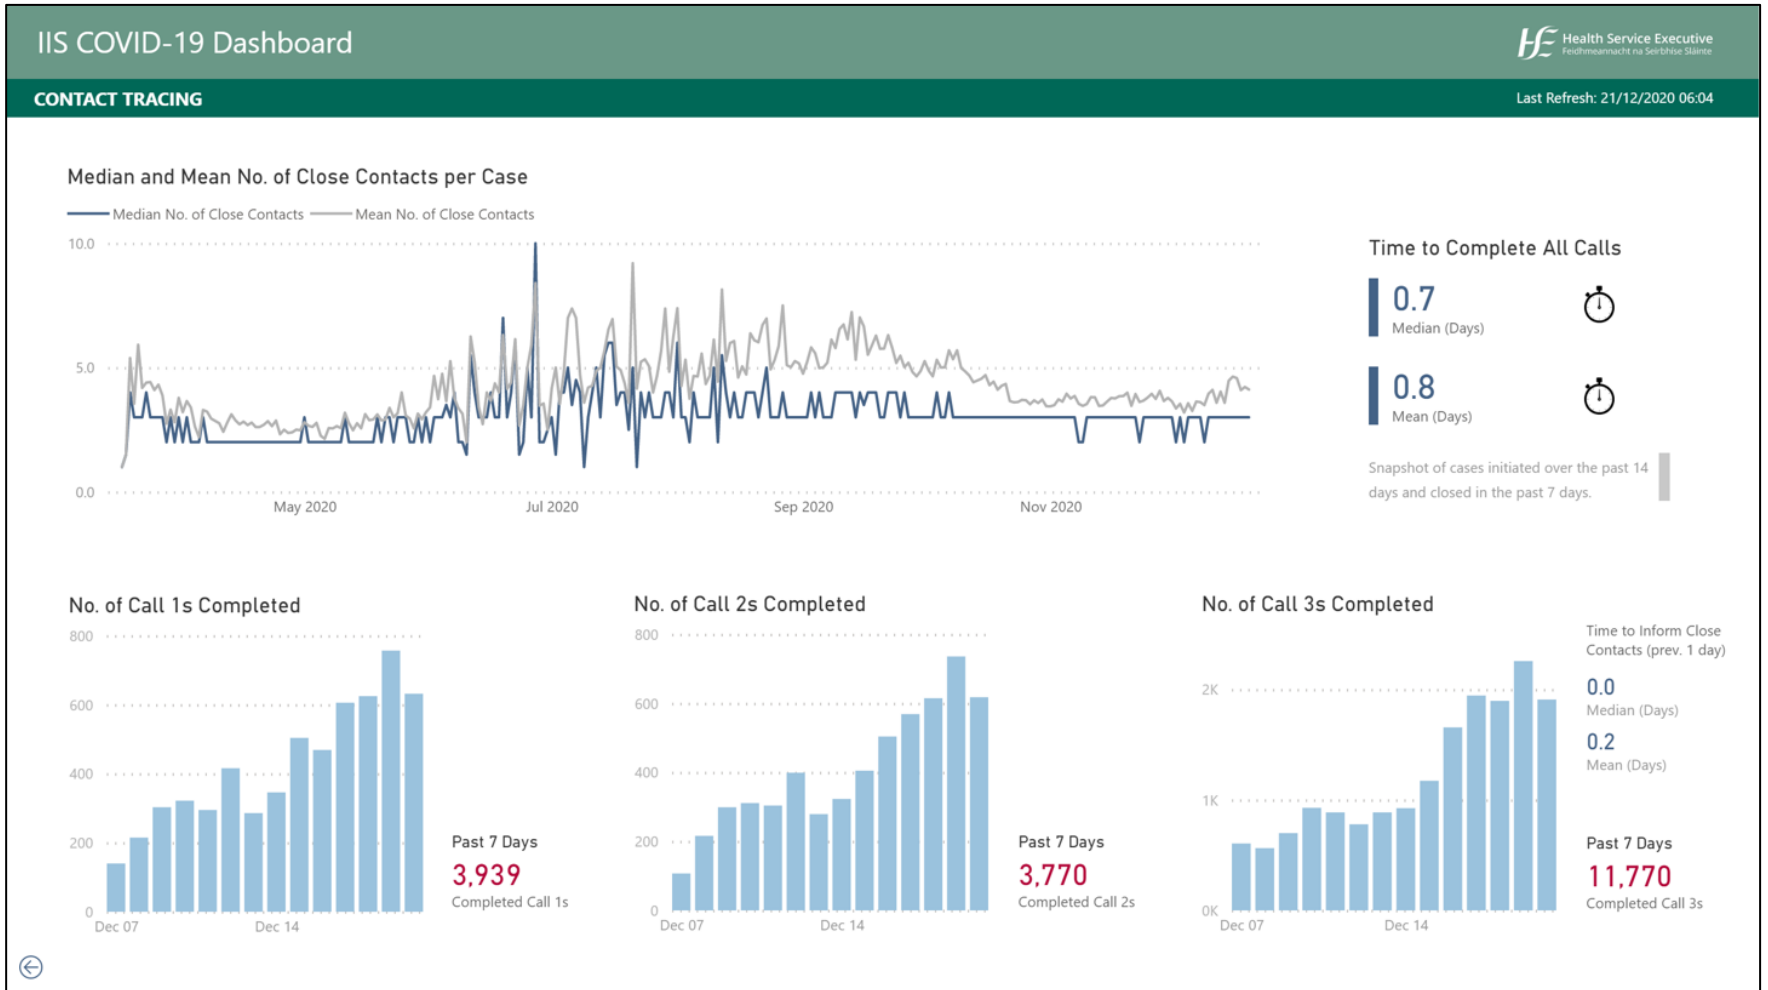

Testing

Update 21 December, extract from the dashboard

Contact Tracing

Update 21 December, extract from the dashboard

Test & Trace: End-to-End Turnaround Time

Update 21 December, extract from the dashboard