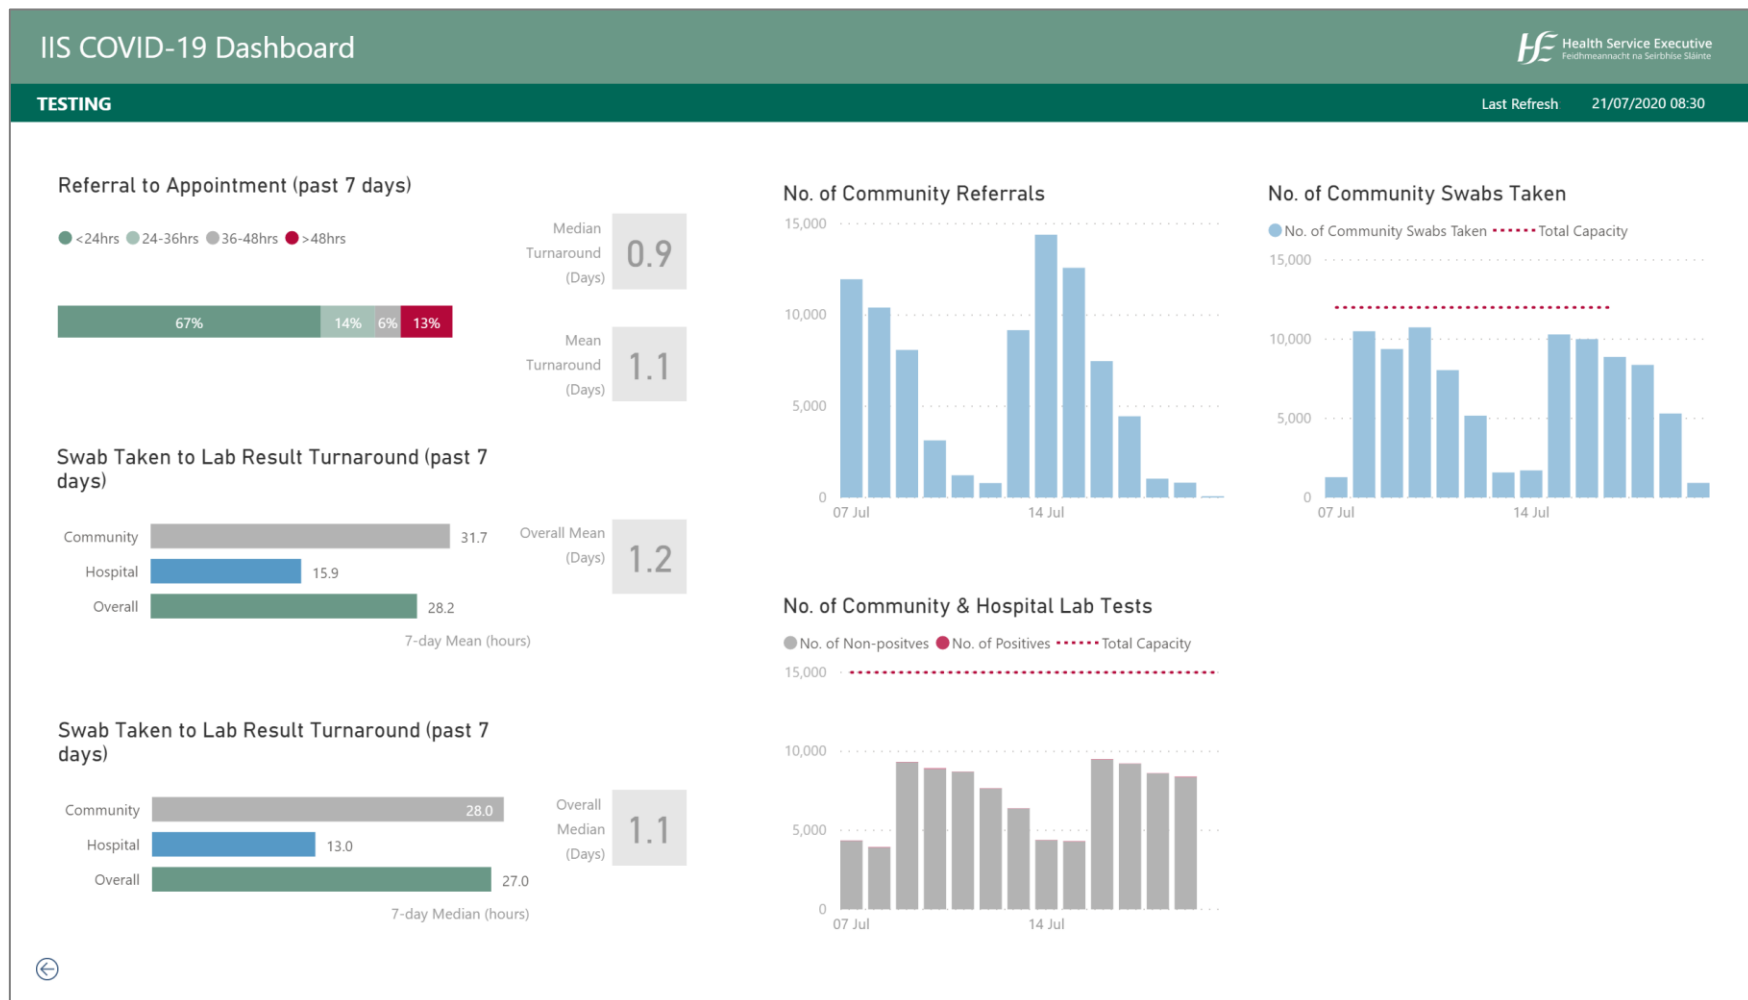

Testing

Update 21 July, extract from the dashboard

Contact Tracing

Update 21 July, extract from the dashboard