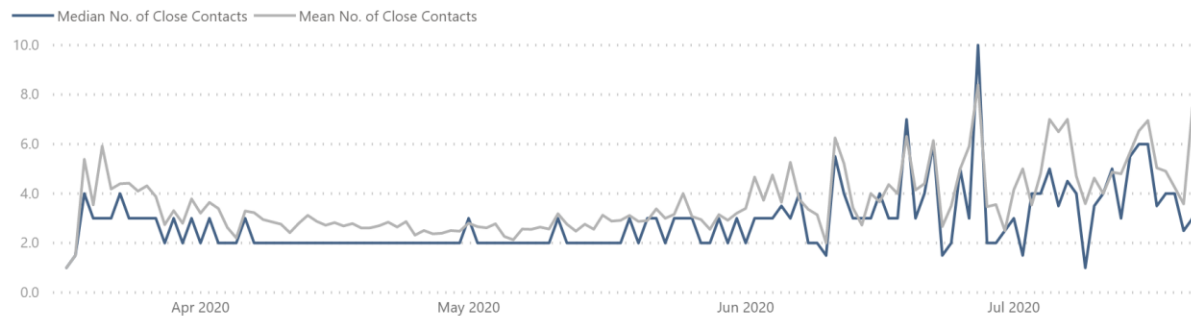

# Contact Tracing

Update 22 July, extract from the dashboard

### CONTACT TRACING

Last Refresh 22/07/2020 08:31

Median and Mean No. of Close Contacts per Case

Time to Complete All Calls

Snapshot of cases initiated over the past 14 days and closed in the past 7 days.