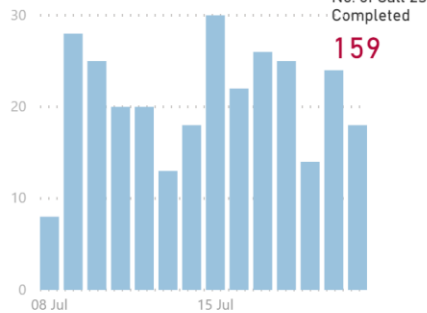

### CONTACT TRACING

Last Refresh 22/07/2020 08:31

Median and Mean No. of Close Contacts per Case

Time to Complete All Calls

Snapshot of cases initiated over the past 14 days and closed in the past 7 days.

No. of Call 1s Completed

No. of Call 2s Completed

No. of Call 3s Completed