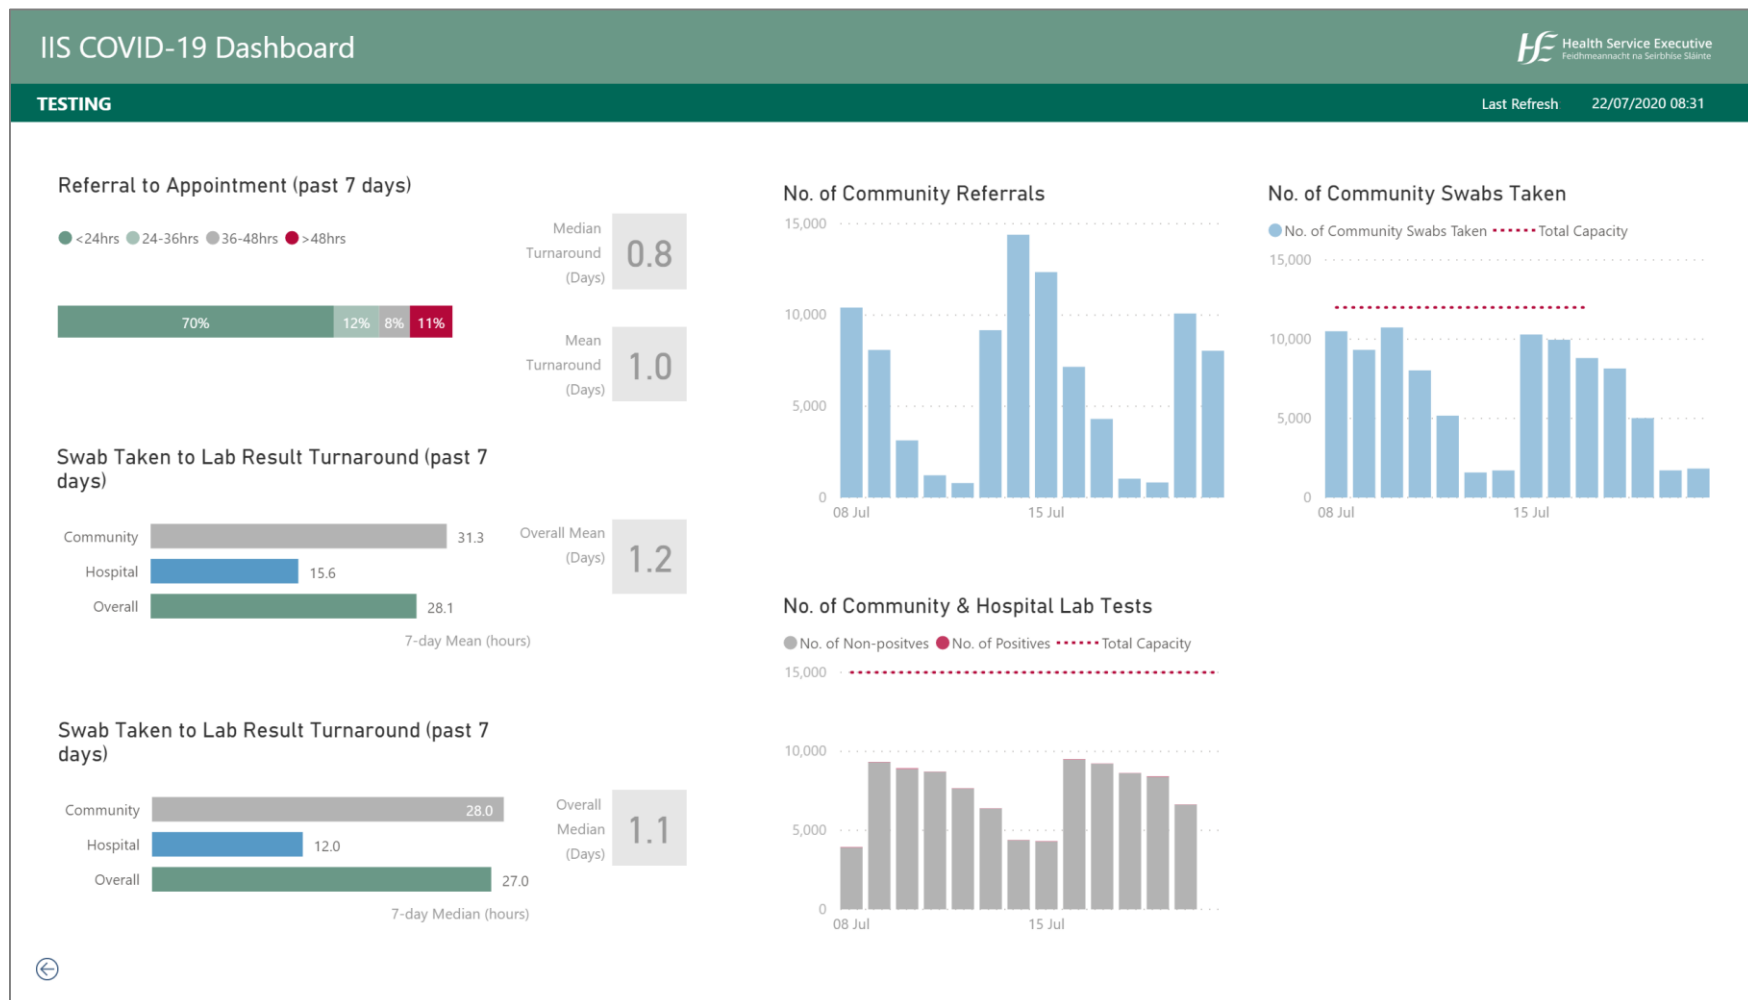

# Testing

Update 22 July, extract from the dashboard

# Contact Tracing

Update 22 July, extract from the dashboard

## IIS COVID-19 Dashboard

HSE Health Service Executive  
Feidhmeannacht na Seirbhíse Sláinte

### CONTACT TRACING

Last Refresh 22/07/2020 08:31

Median and Mean No. of Close Contacts per Case

Time to Complete All Calls

Snapshot of cases initiated over the past 14 days and closed in the past 7 days.