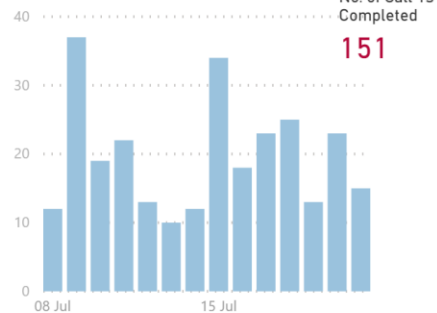

### CONTACT TRACING

Last Refresh 22/07/2020 08:31

Median and Mean No. of Close Contacts per Case

Time to Complete All Calls

Snapshot of cases initiated over the past 14 days and closed in the past 7 days.

No. of Call 1s Completed

No. of Call 2s Completed

No. of Call 3s Completed