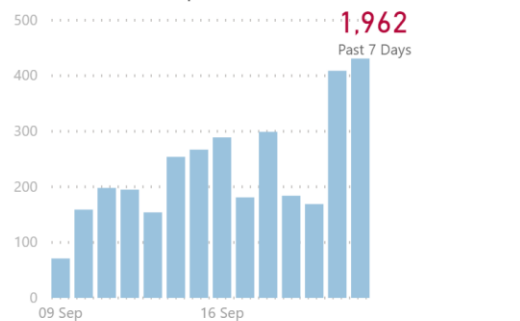

CONTACT TRACING

Last Refresh: 23/09/2020 08:03

Median and Mean No. of Close Contacts per Case

Time to Complete All Calls

1.9
Median (Days)

2.0
Mean (Days)

Snapshot of cases initiated over the past 14 days and closed in the past 7 days.

No. of Call 1s Completed

No. of Call 2s Completed

No. of Call 3s Completed