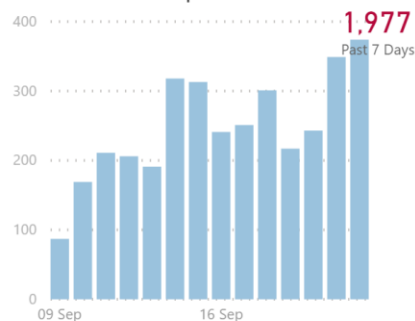

CONTACT TRACING

Last Refresh: 23/09/2020 08:03

Median and Mean No. of Close Contacts per Case

Time to Complete All Calls

1.9
Median (Days)

2.0
Mean (Days)

Snapshot of cases initiated over the past 14 days and closed in the past 7 days.

No. of Call 1s Completed

No. of Call 2s Completed

No. of Call 3s Completed