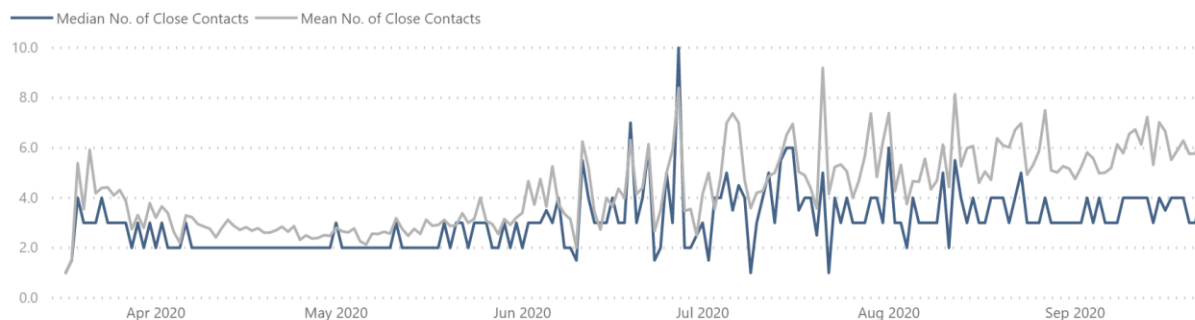

CONTACT TRACING

Last Refresh: 23/09/2020 08:03

Median and Mean No. of Close Contacts per Case

Time to Complete All Calls

1.9
Median (Days)

2.0
Mean (Days)

Snapshot of cases initiated over the past 14 days and closed in the past 7 days.