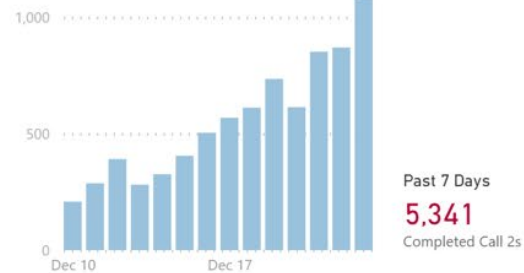

No. of Call 2s Completed