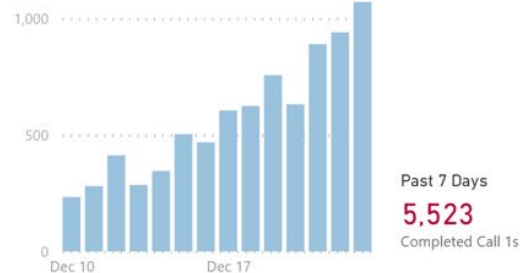

#### Median and Mean No. of Close Contacts per Case

#### Time to Complete All Calls

Snapshot of cases initiated over the past 14 days and closed in the past 7 days.

#### No. of Call 1s Completed