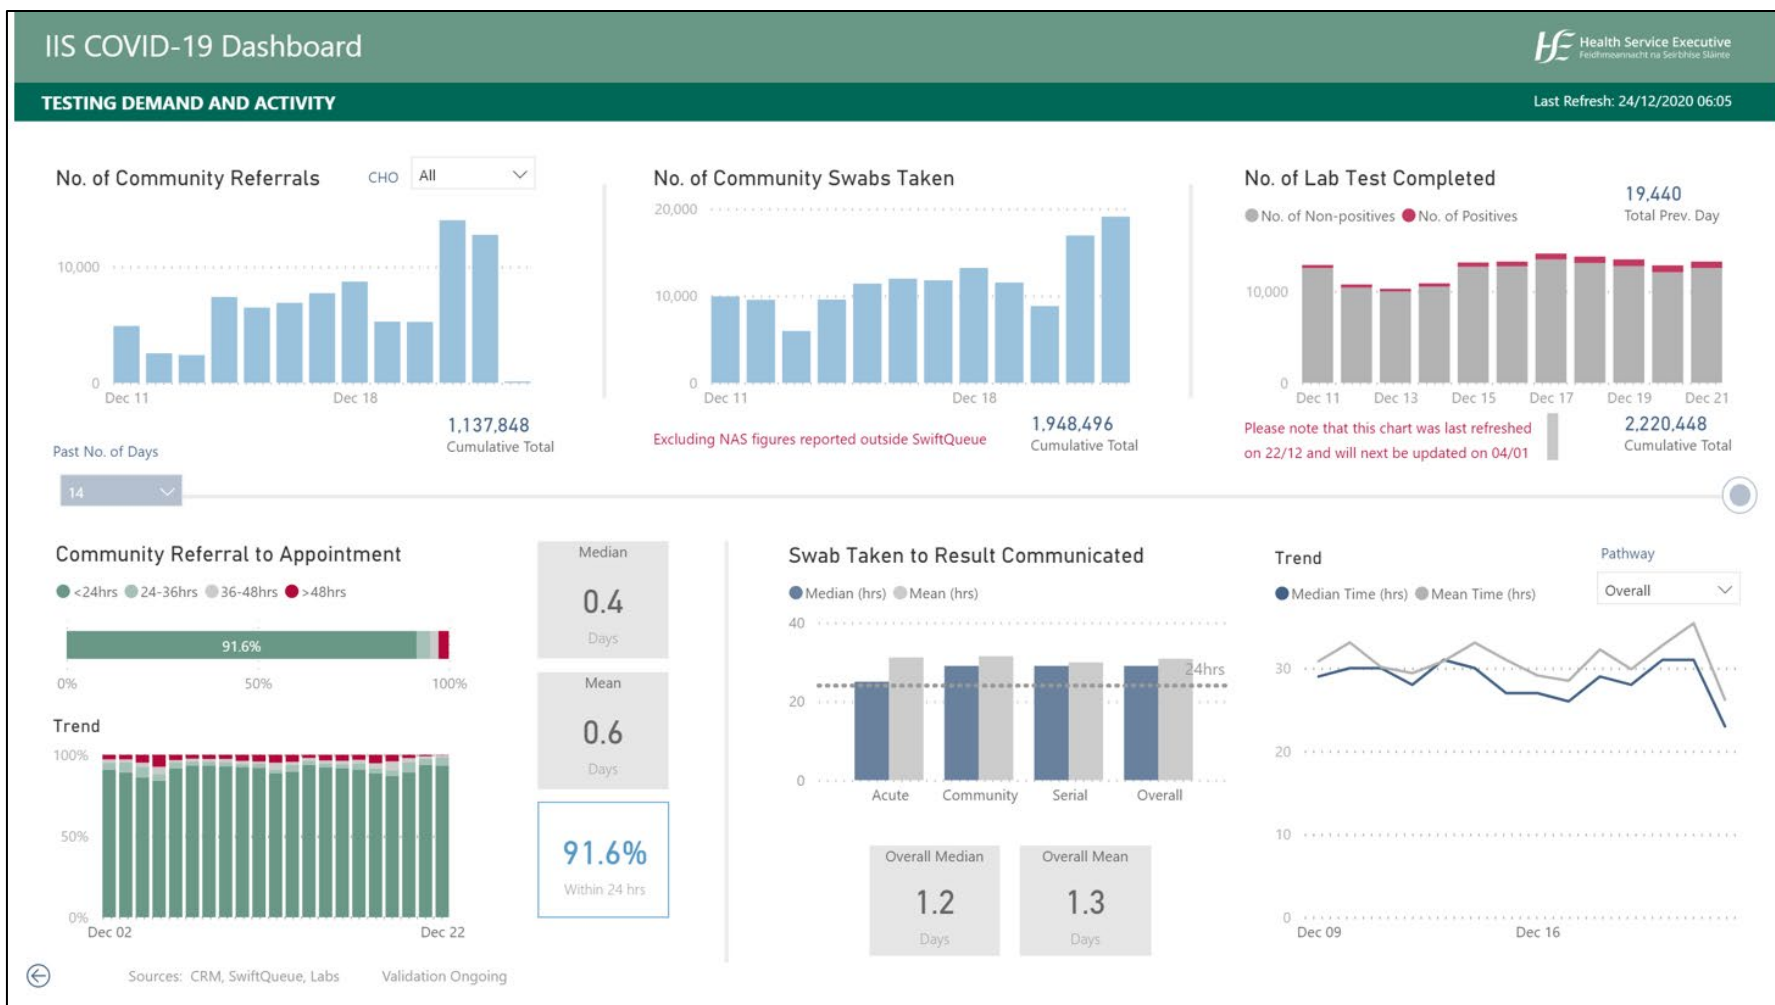

# Testing

Update 24 December, extract from the dashboard

# Contact Tracing

Update 24 December, extract from the dashboard

#### Time to Complete All Calls

Snapshot of cases initiated over the past 14 days and closed in the past 7 days.