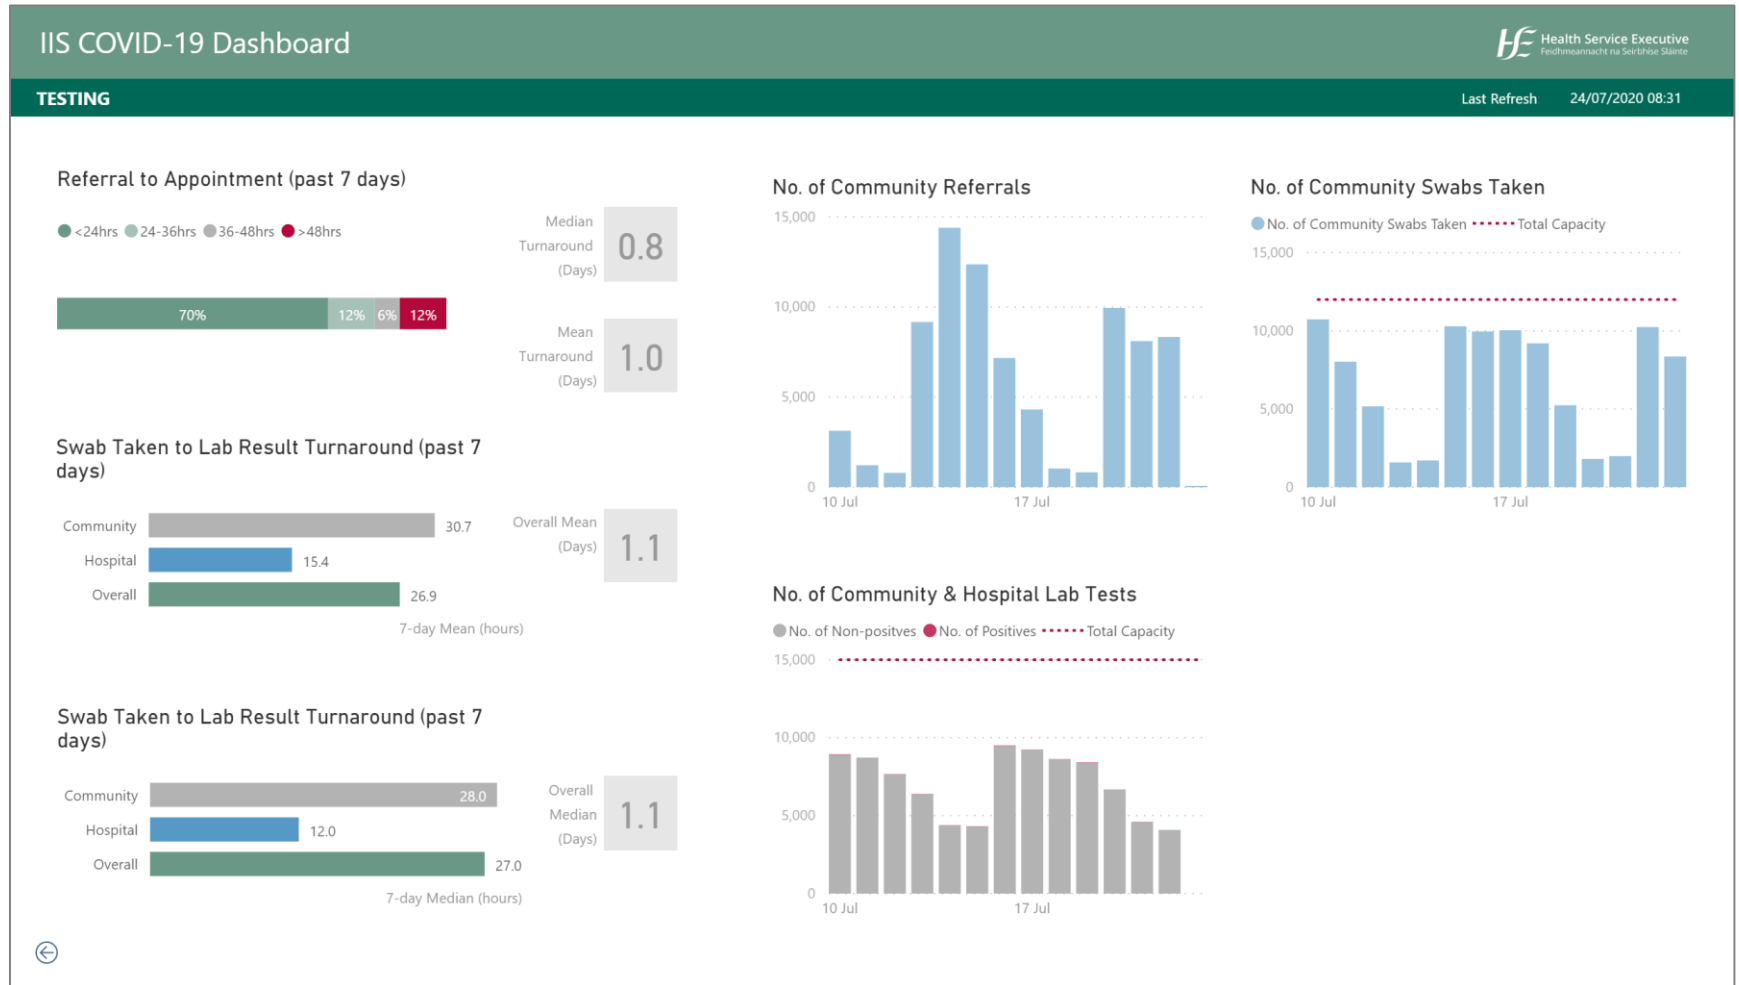

# Testing

Update 24 July, extract from the dashboard

# Contact Tracing

Update 24 July, extract from the dashboard

## IIS COVID-19 Dashboard

HSE Health Service Executive  
Feidhmeannacht na Seirbhíde Sláinte

### CONTACT TRACING

Last Refresh 24/07/2020 08:31

Median and Mean No. of Close Contacts per Case

Time to Complete All Calls

Snapshot of cases initiated over the past 14 days and closed in the past 7 days.