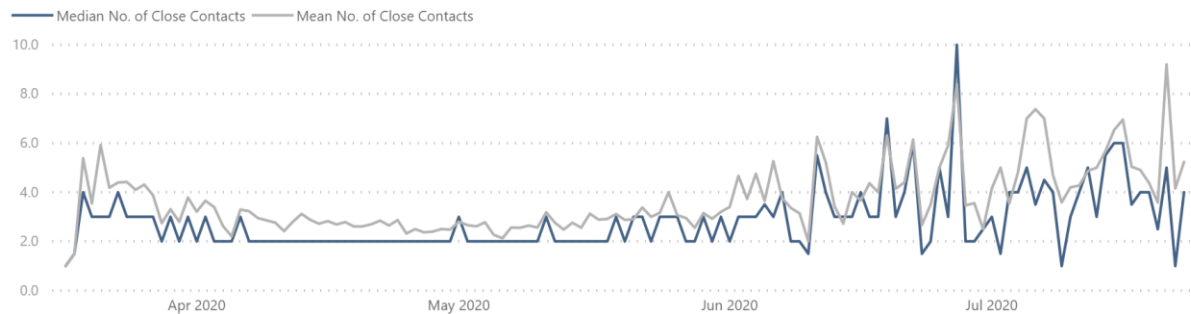

# Contact Tracing

Update 24 July, extract from the dashboard

### CONTACT TRACING

Last Refresh 24/07/2020 08:31

Median and Mean No. of Close Contacts per Case

Time to Complete All Calls

Snapshot of cases initiated over the past 14 days and closed in the past 7 days.