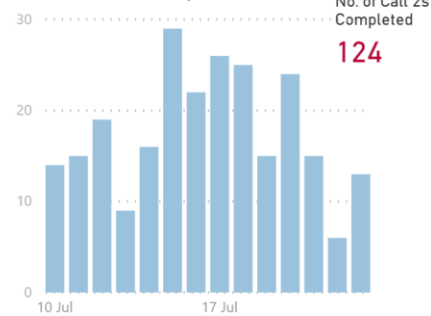

### CONTACT TRACING

Last Refresh 24/07/2020 08:31

Median and Mean No. of Close Contacts per Case

Time to Complete All Calls

Snapshot of cases initiated over the past 14 days and closed in the past 7 days.

No. of Call 1s Completed

No. of Call 2s Completed

No. of Call 3s Completed