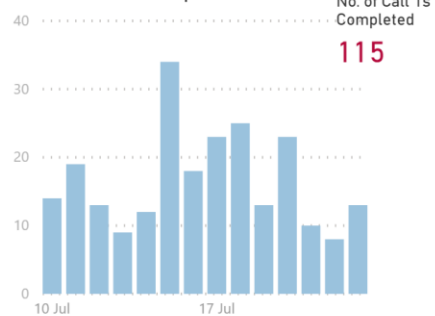

### CONTACT TRACING

Last Refresh 24/07/2020 08:31

Median and Mean No. of Close Contacts per Case

Time to Complete All Calls

Snapshot of cases initiated over the past 14 days and closed in the past 7 days.

No. of Call 1s Completed

No. of Call 2s Completed

No. of Call 3s Completed