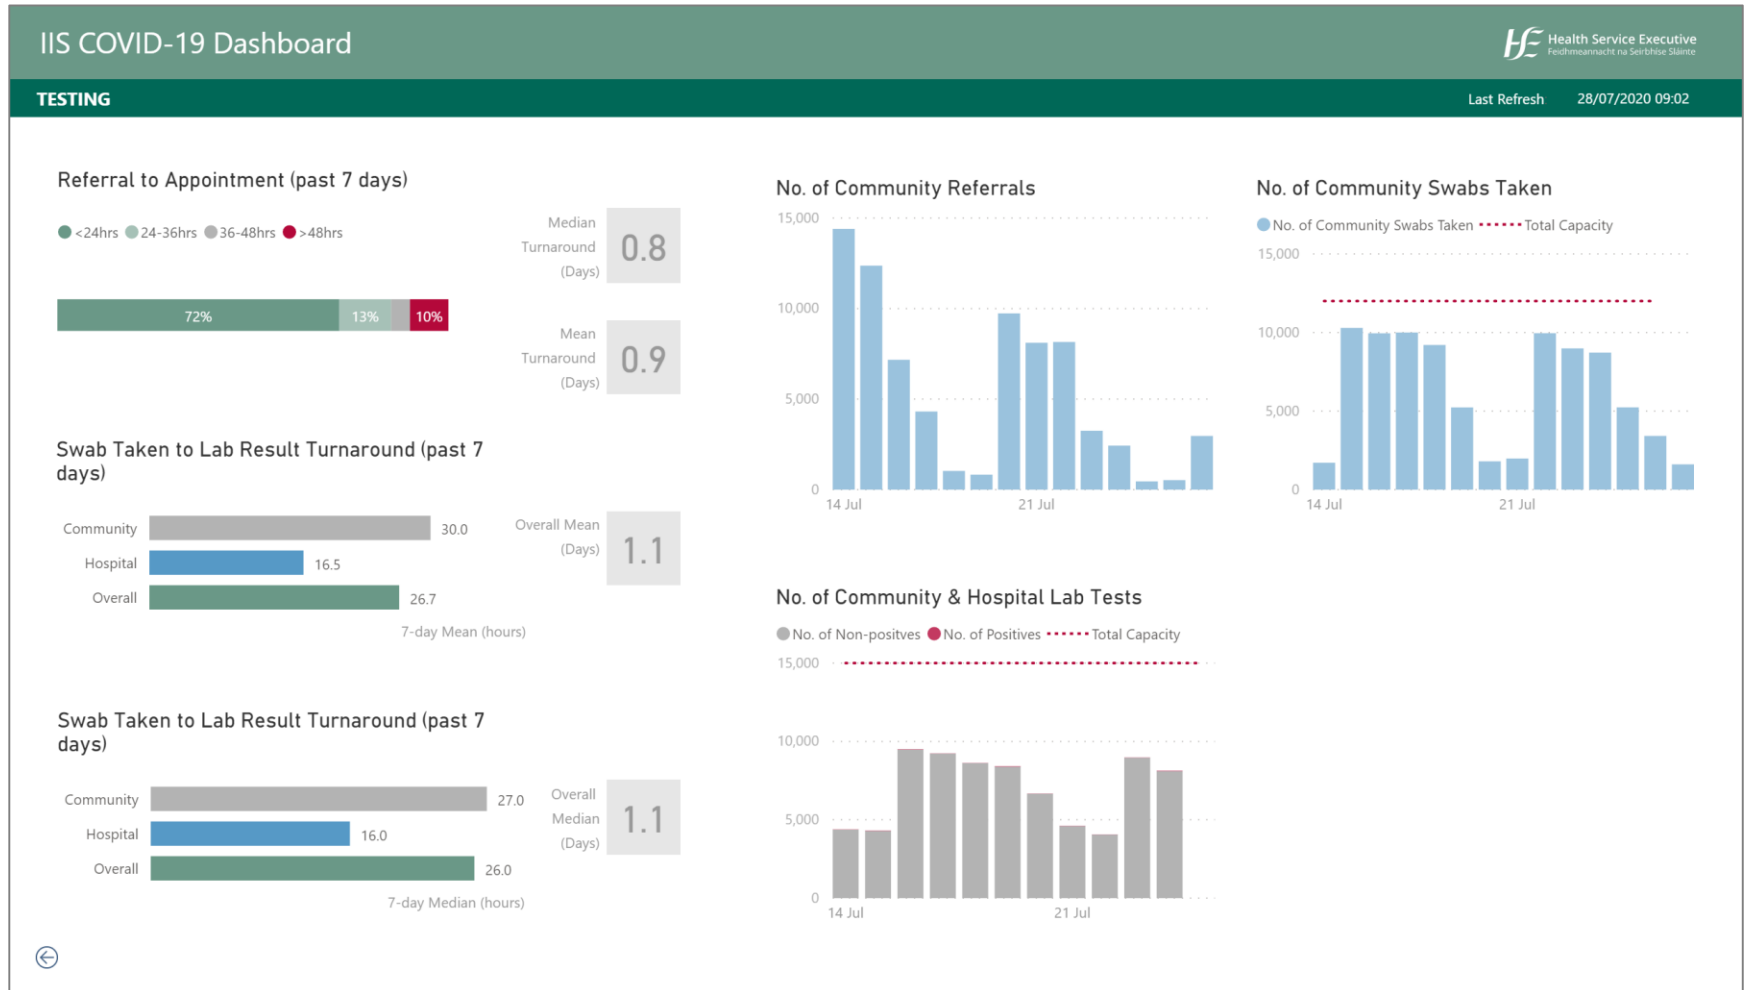

Testing

Update 28 July, extract from the dashboard

Contact Tracing

Update 28 July, extract from the dashboard