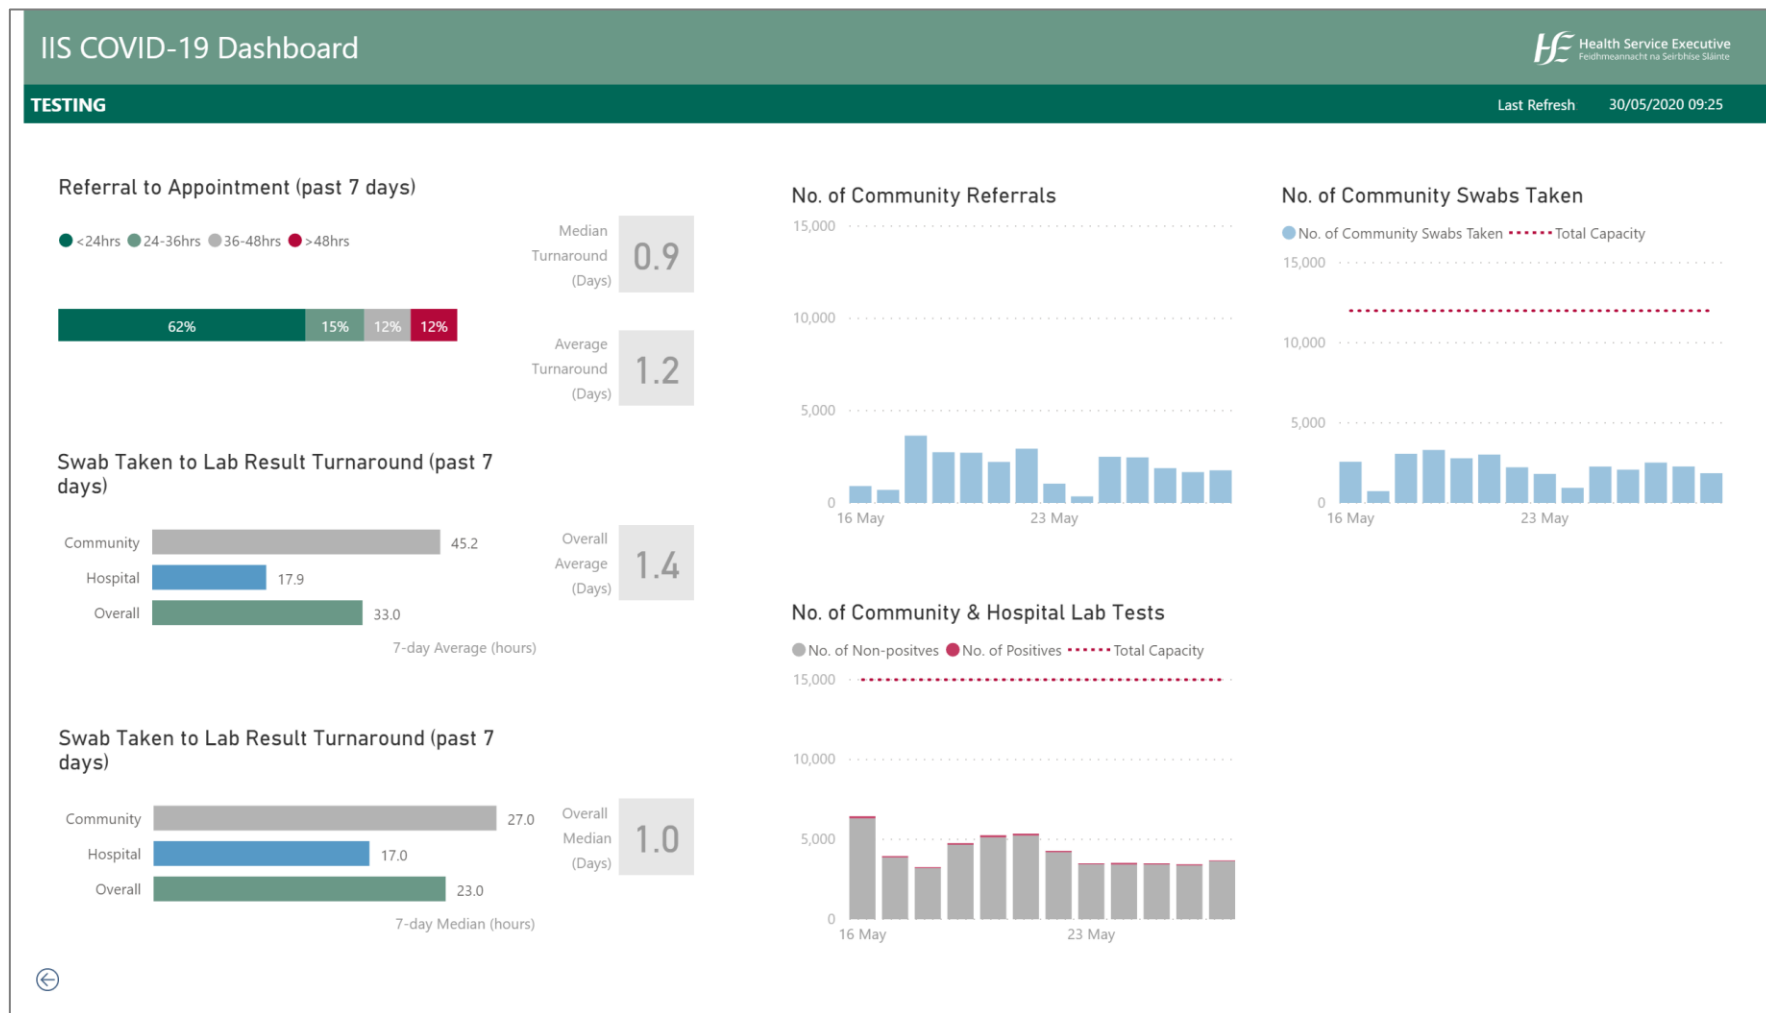

# Testing

Update 30 May, extract from the dashboard

# Contact Tracing

Update 30 May, extract from the dashboard