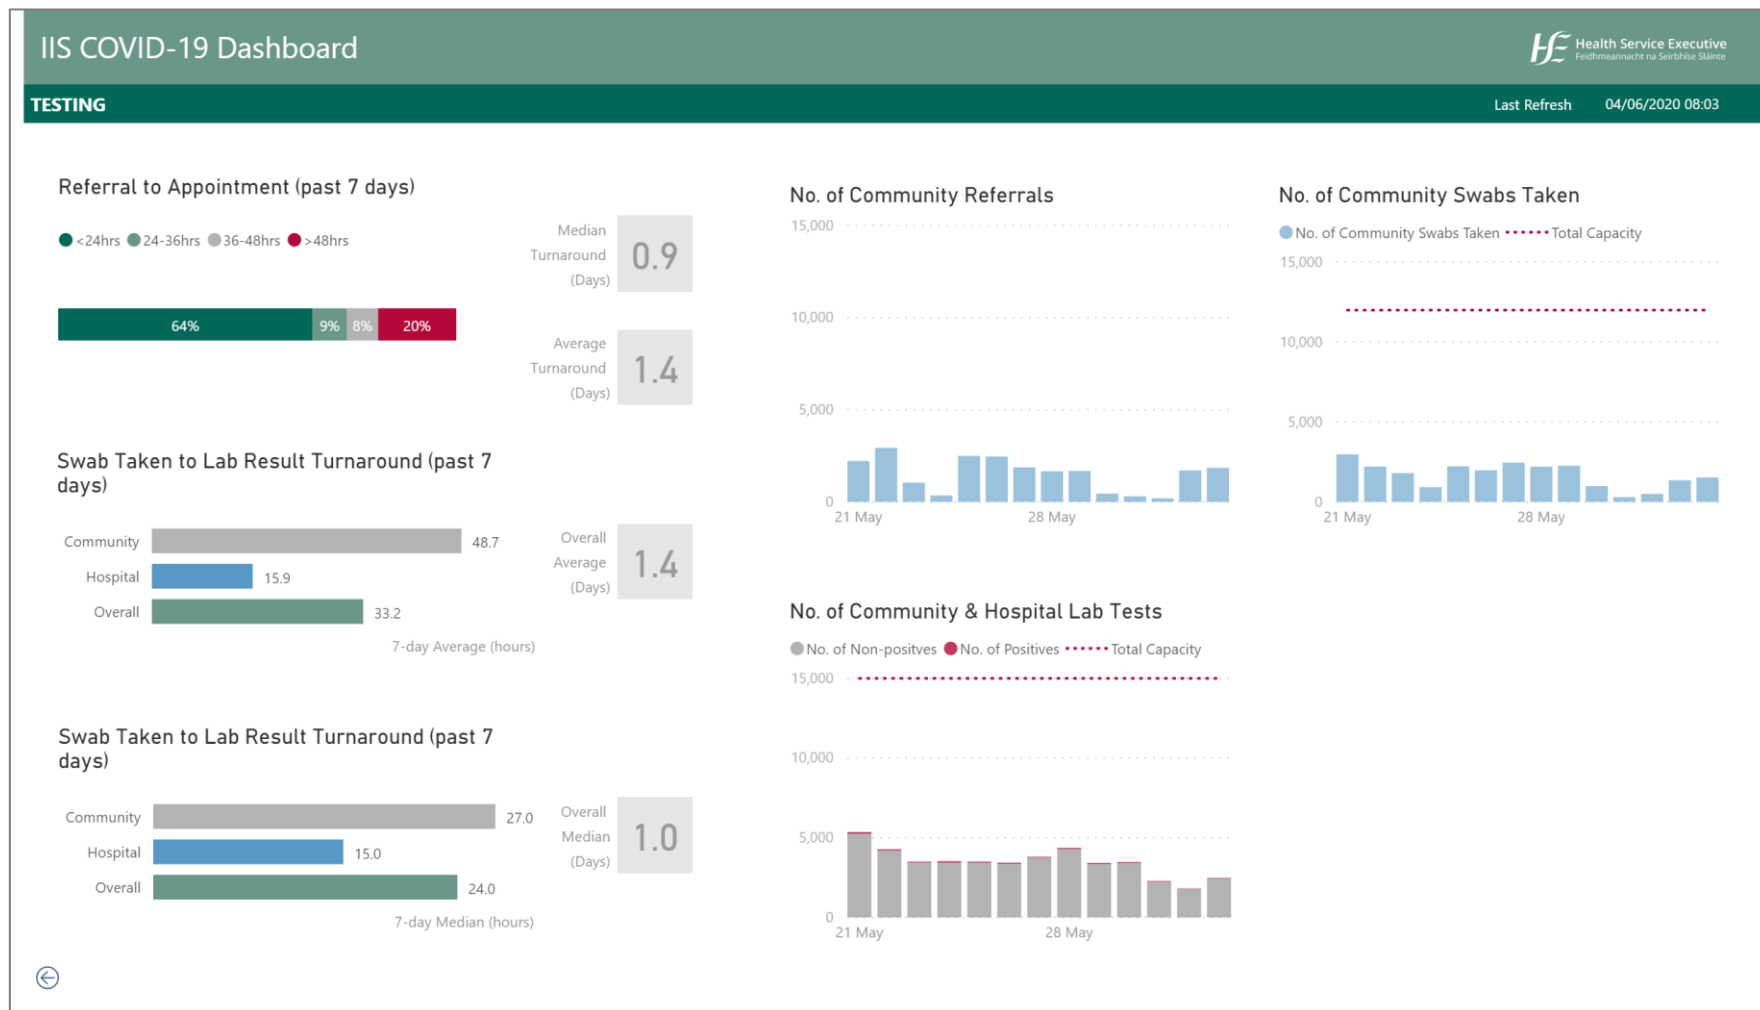

Testing

Update 04 June, extract from the dashboard

Contact Tracing

Update 04 June, extract from the dashboard