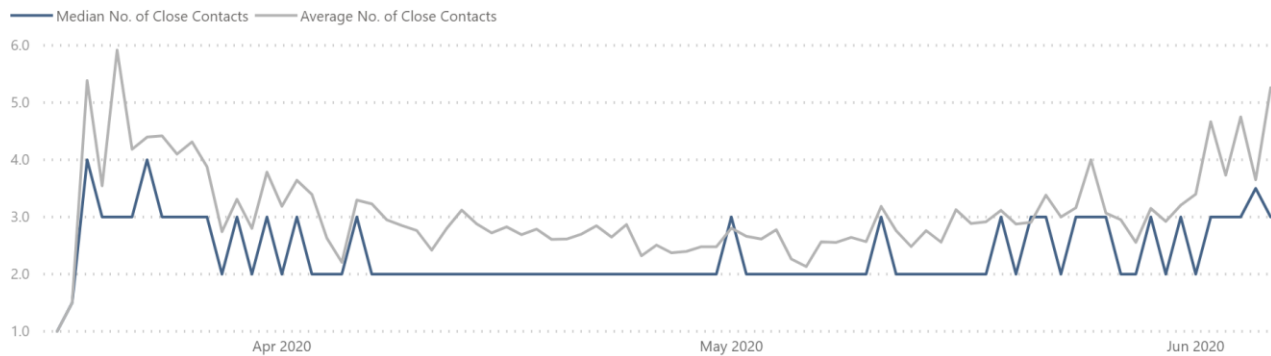

Testing

Update 07 June, extract from the dashboard

Contact Tracing

Update 07 June, extract from the dashboard

IIS COVID-19 Dashboard

Health Service Executive
Feidhmeannacht na Seirbhíse Sláinte

CONTACT TRACING

Last Refresh 07/06/2020 08:06

Average and Median No. of Close Contacts per Case

Time to Complete All Calls

No. of Call 1s Completed

Total Call 1s Completed

243

Past 7 Days

No. of Call 2s Completed

Total Call 2s Completed

350

Past 7 Days

No. of Call 3s Completed

Total Call 3s Completed

637

Past 7 Days