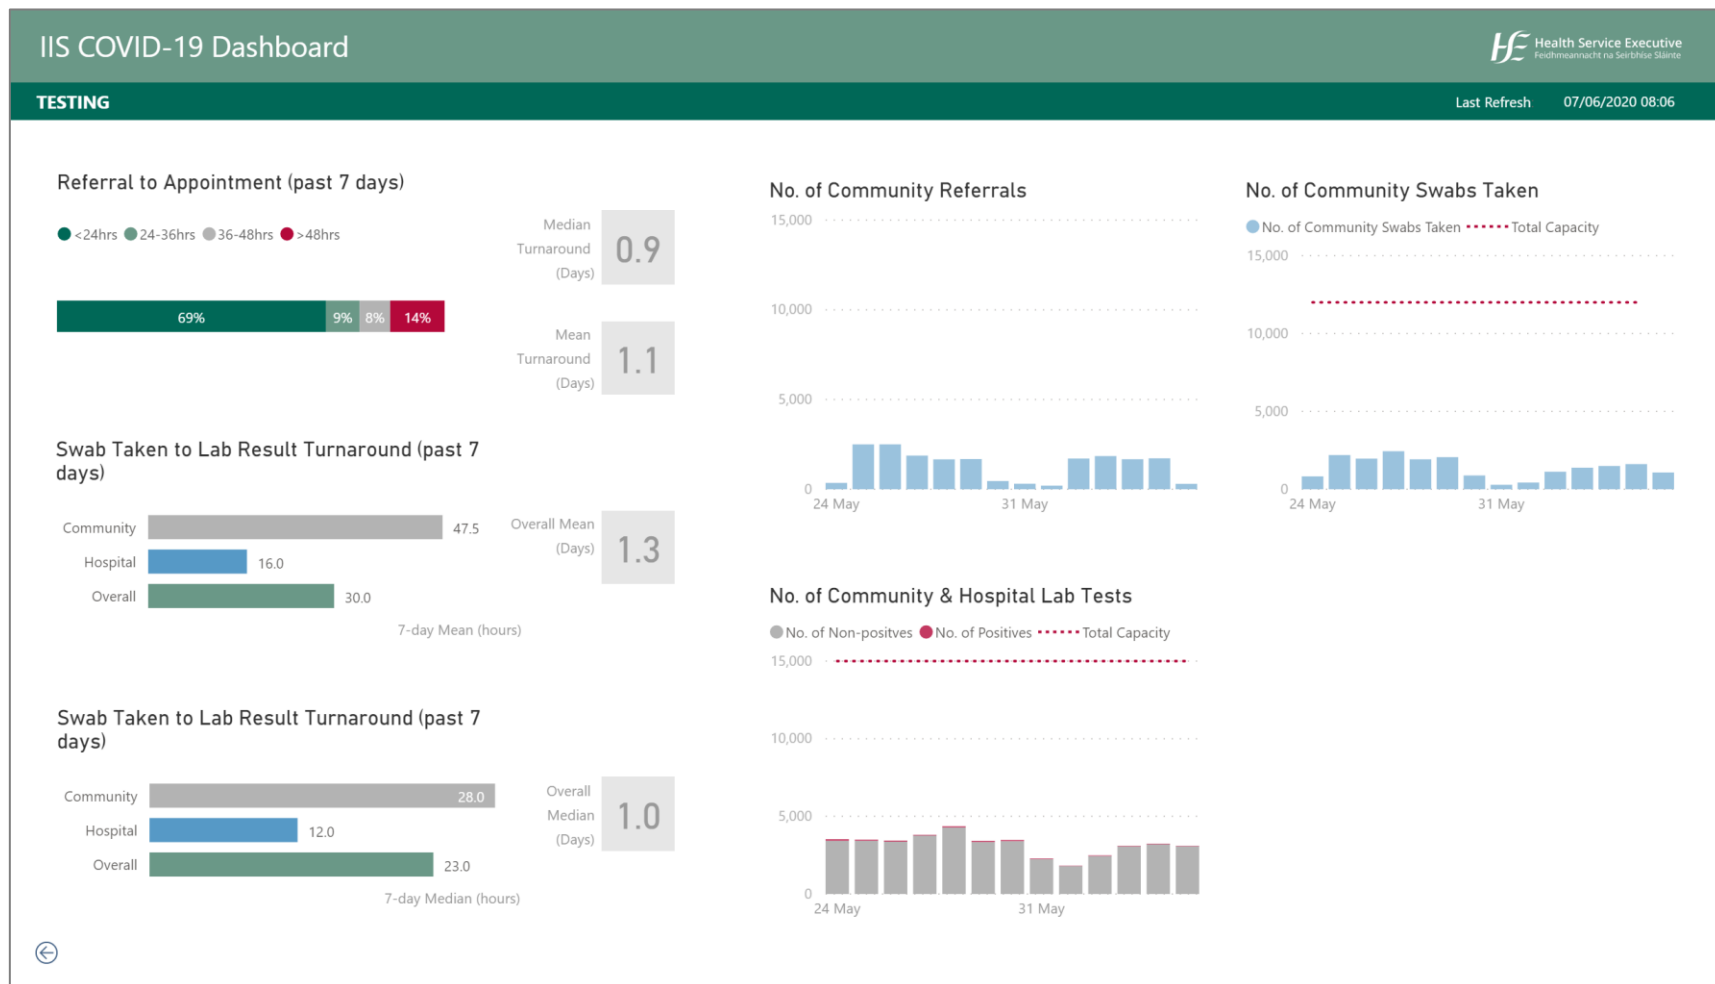

Testing

Update 07 June, extract from the dashboard

Contact Tracing

Update 07 June, extract from the dashboard

IIS COVID-19 Dashboard

Health Service Executive
Feidhmeannacht na Seirbhíse Sláinte

CONTACT TRACING

Last Refresh 07/06/2020 08:06

Average and Median No. of Close Contacts per Case

Time to Complete All Calls

No. of Call 1s Completed

Total Call 1s Completed

243

Past 7 Days

No. of Call 2s Completed

Total Call 2s Completed

350

Past 7 Days

No. of Call 3s Completed

Total Call 3s Completed

637

Past 7 Days