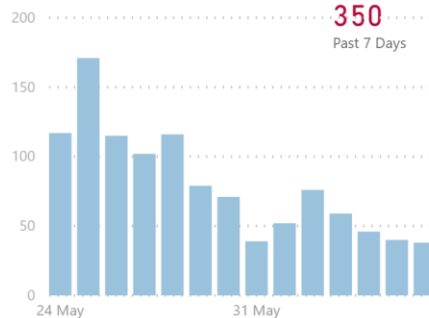

Last Refresh 07/06/2020 08:06

Average and Median No. of Close Contacts per Case

Time to Complete All Calls

No. of Call 1s Completed

Total Call 1s Completed

243

Past 7 Days

No. of Call 2s Completed

Total Call 2s Completed

350

Past 7 Days

No. of Call 3s Completed

Total Call 3s Completed

637

Past 7 Days