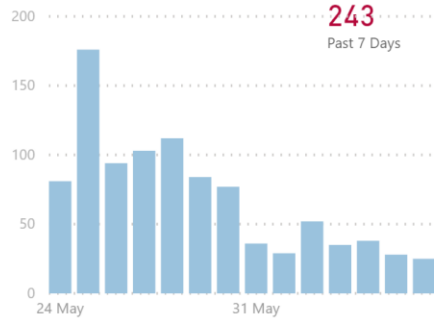

Last Refresh 07/06/2020 08:06

Average and Median No. of Close Contacts per Case

Time to Complete All Calls

No. of Call 1s Completed

Total Call 1s Completed

243

Past 7 Days

No. of Call 2s Completed

Total Call 2s Completed

350

Past 7 Days

No. of Call 3s Completed

Total Call 3s Completed

637

Past 7 Days