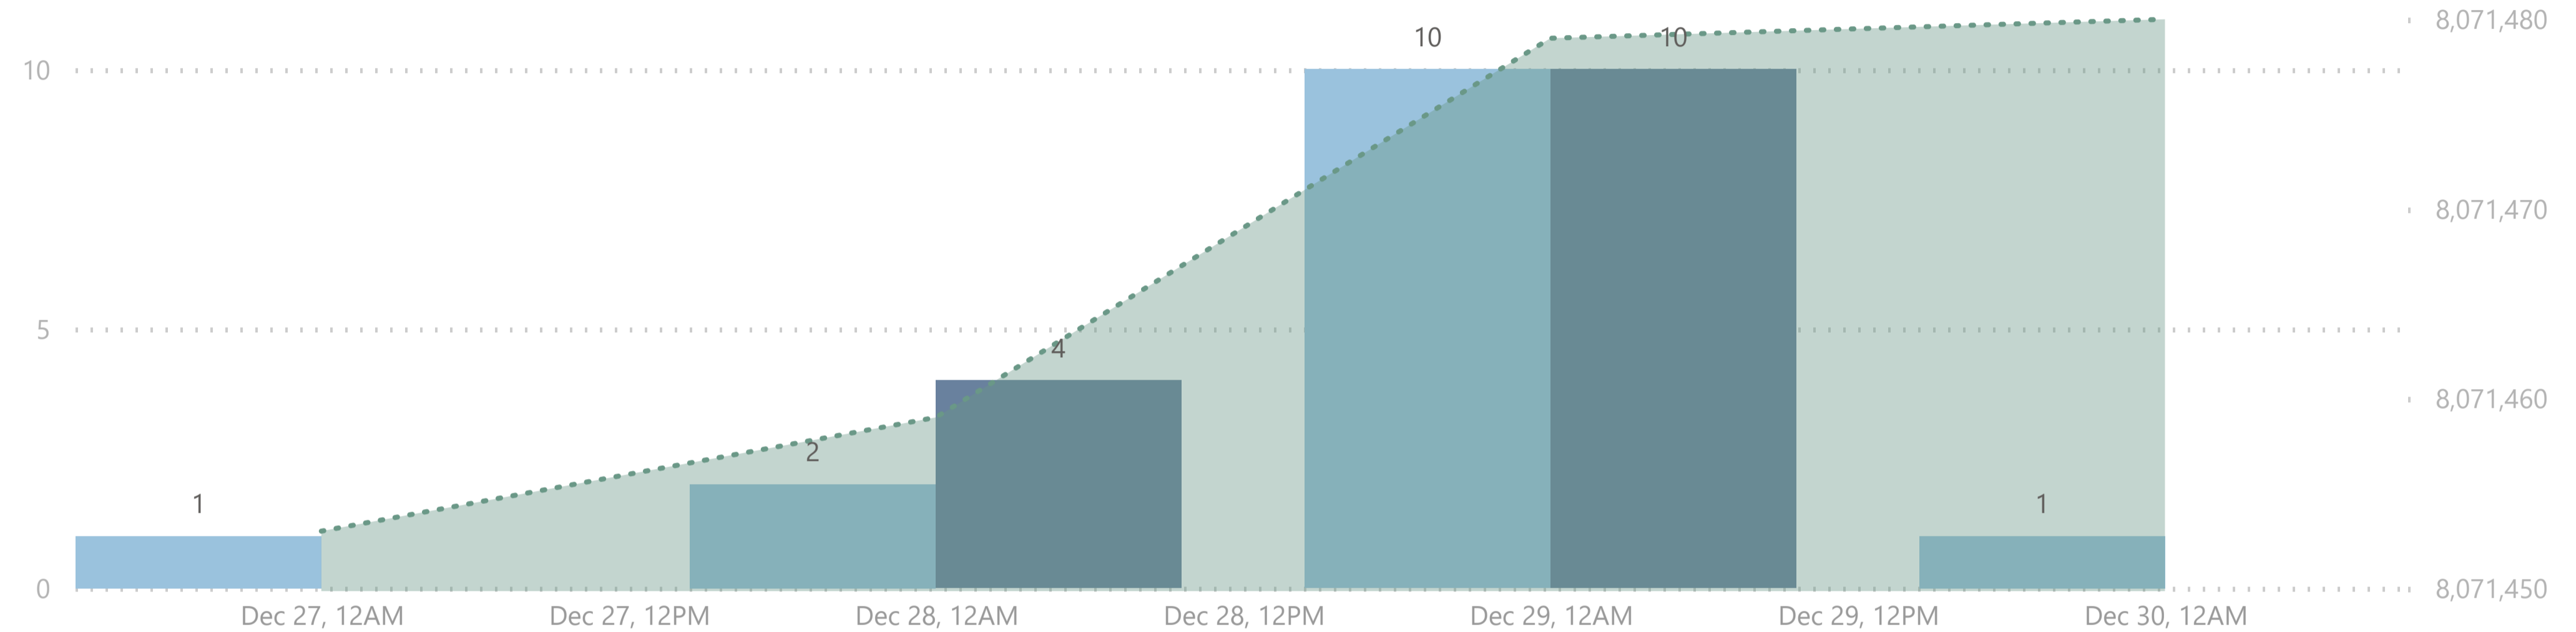

8,071,480

Total Vaccination Doses

3,869,758

Dose 1

241,291

Single Dose

3,823,802

Dose 2

136,629

Additional Dose

Please note:

1. The number recorded as having been delivered will always be modestly below the number actually delivered. This will be due to a lag in a small number of cases between the actual administration of the vaccination and the subsequent recording of details on the system.

No. of Doses Administered

● Dose 1 ● Dose 2 - - - - Tot. Cumulative

Doses Administered by Type

● Dose 1 ● Single Dose ● Dose 2 ● Additional Dose

Doses Administered by Age Group

● Dose 1 ● Single Dose ● Dose 2 ● Additional Dose