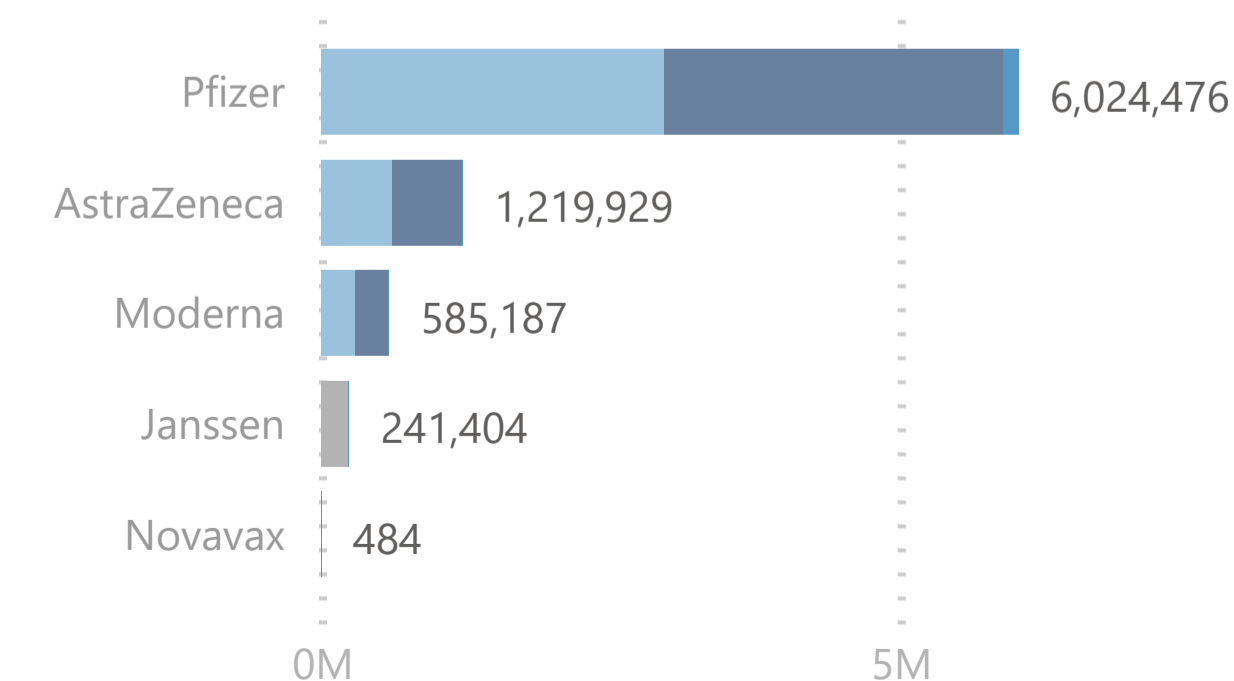

8,071,480

Total Vaccination Doses

3,869,758

Dose 1

241,291

Single Dose

3,823,802

Dose 2

136,629

Additional Dose

Please note:

1. The number recorded as having been delivered will always be modestly below the number actually delivered. This will be due to a lag in a small number of cases between the actual administration of the vaccination and the subsequent recording of details on the system.

No. of Doses Administered

● Dose 1 ● Dose 2 - - - - Tot. Cumulative

Doses Administered by Type

● Dose 1 ● Single Dose ● Dose 2 ● Additional Dose

Doses Administered by Age Group

● Dose 1 ● Single Dose ● Dose 2 ● Additional Dose