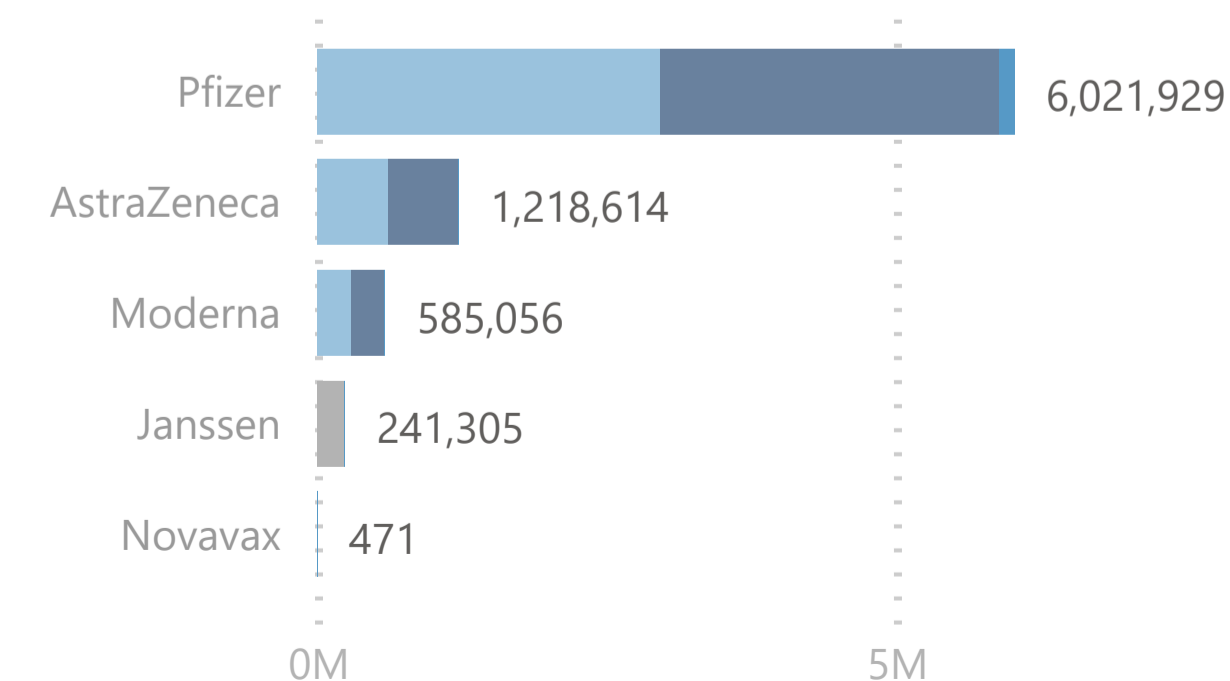

8,067,375

Total Vaccination Doses

3,867,635

Dose 1

241,266

Single Dose

3,821,941

Dose 2

136,533

Additional Dose

Please note:

1. The number recorded as having been delivered will always be modestly below the number actually delivered. This will be due to a lag in a small number of cases between the actual administration of the vaccination and the subsequent recording of details on the system.

No. of Doses Administered

● Dose 1 ● Dose 2 ● Additional Dose ● Tot. Cumulative

Doses Administered by Type

● Dose 1 ● Single Dose ● Dose 2 ● Additional Dose

Doses Administered by Age Group

● Dose 1 ● Single Dose ● Dose 2 ● Additional Dose