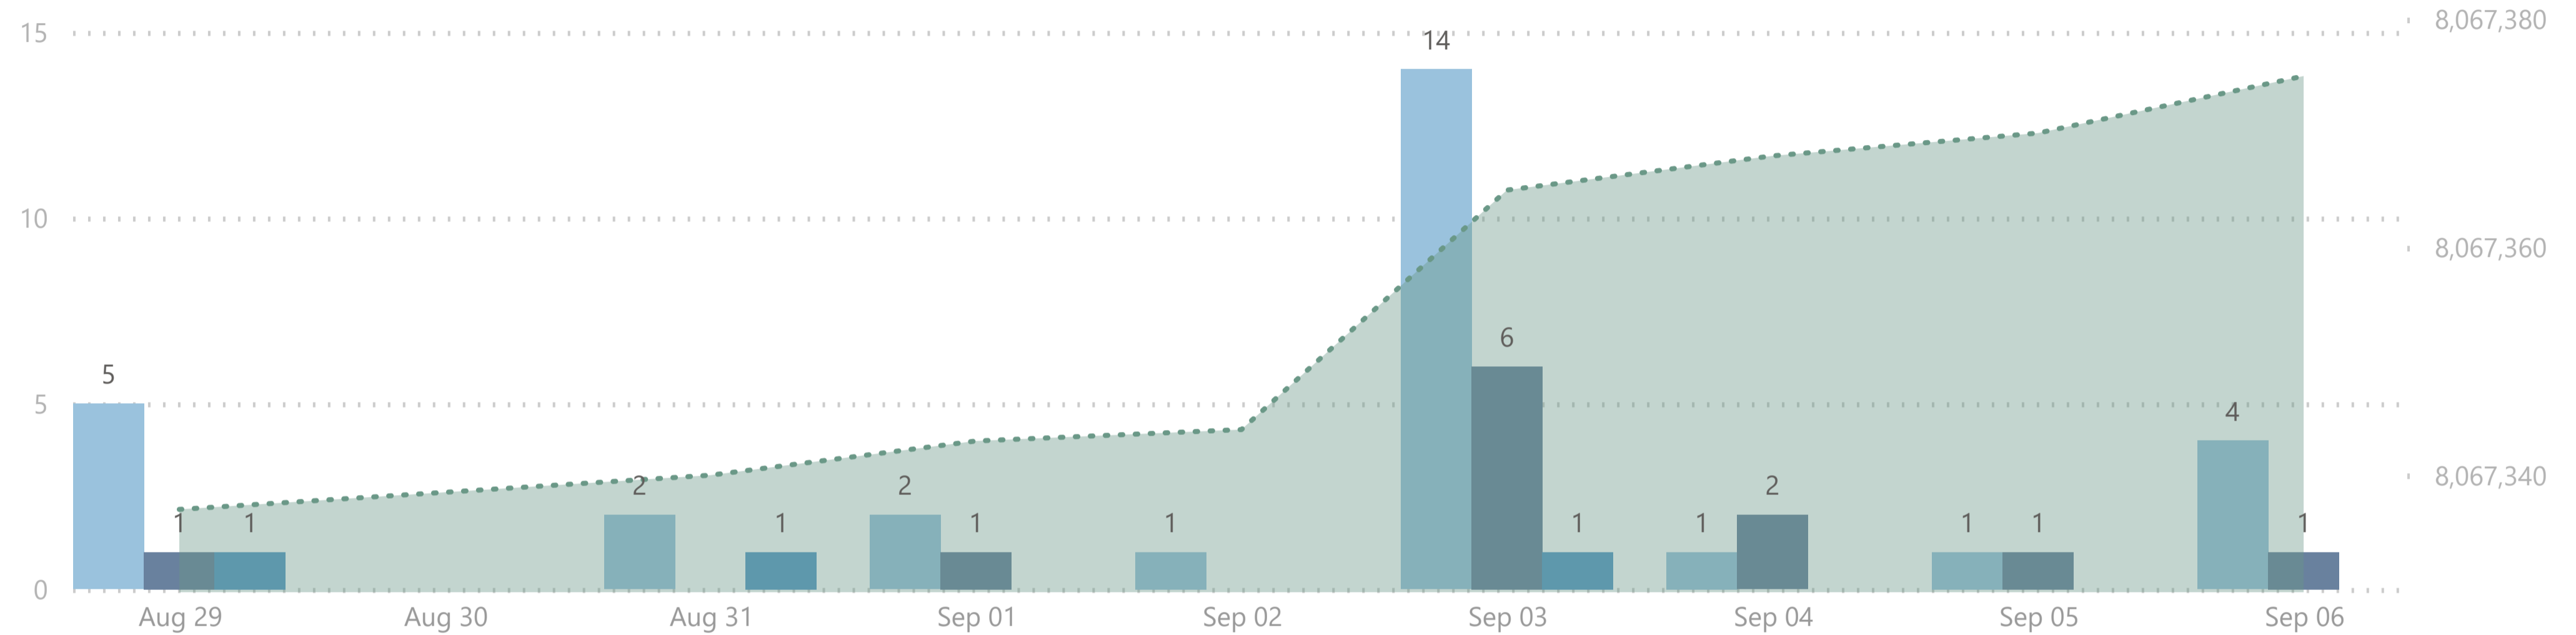

8,067,375

Total Vaccination Doses

3,867,635

Dose 1

241,266

Single Dose

3,821,941

Dose 2

136,533

Additional Dose

Please note:

1. The number recorded as having been delivered will always be modestly below the number actually delivered. This will be due to a lag in a small number of cases between the actual administration of the vaccination and the subsequent recording of details on the system.

No. of Doses Administered

● Dose 1 ● Dose 2 ● Additional Dose ● Tot. Cumulative

Doses Administered by Type

● Dose 1 ● Single Dose ● Dose 2 ● Additional Dose

Doses Administered by Age Group

● Dose 1 ● Single Dose ● Dose 2 ● Additional Dose