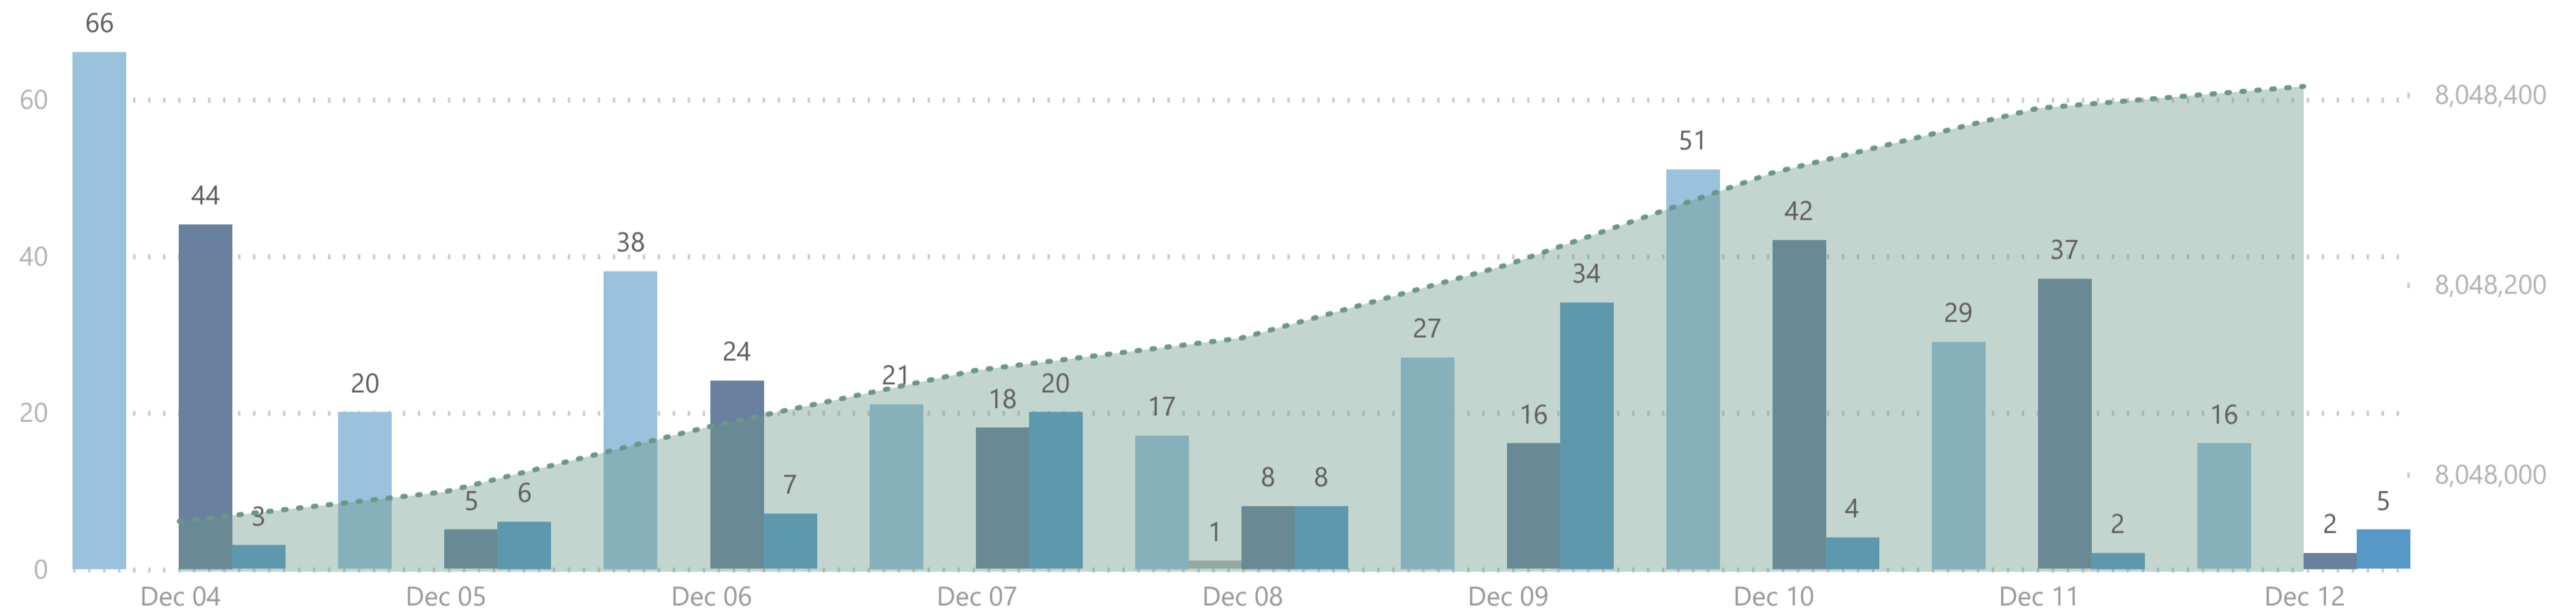

8,048,408

Total Vaccination Doses

3,862,367

Dose 1

241,078

Single Dose

3,814,980

Dose 2

129,983

Additional Dose

Please note:

1. The number recorded as having been delivered will always be modestly below the number actually delivered. This will be due to a lag in a small number of cases between the actual administration of the vaccination and the subsequent recording of details on the system.

No. of Doses Administered

● Dose 1 ● Single Dose ● Dose 2 ● Additional Dose ● Tot. Cumulative

Doses Administered by Type

● Dose 1 ● Single Dose ● Dose 2 ● Additional Dose

Doses Administered by Age Group

● Dose 1 ● Single Dose ● Dose 2 ● Additional Dose