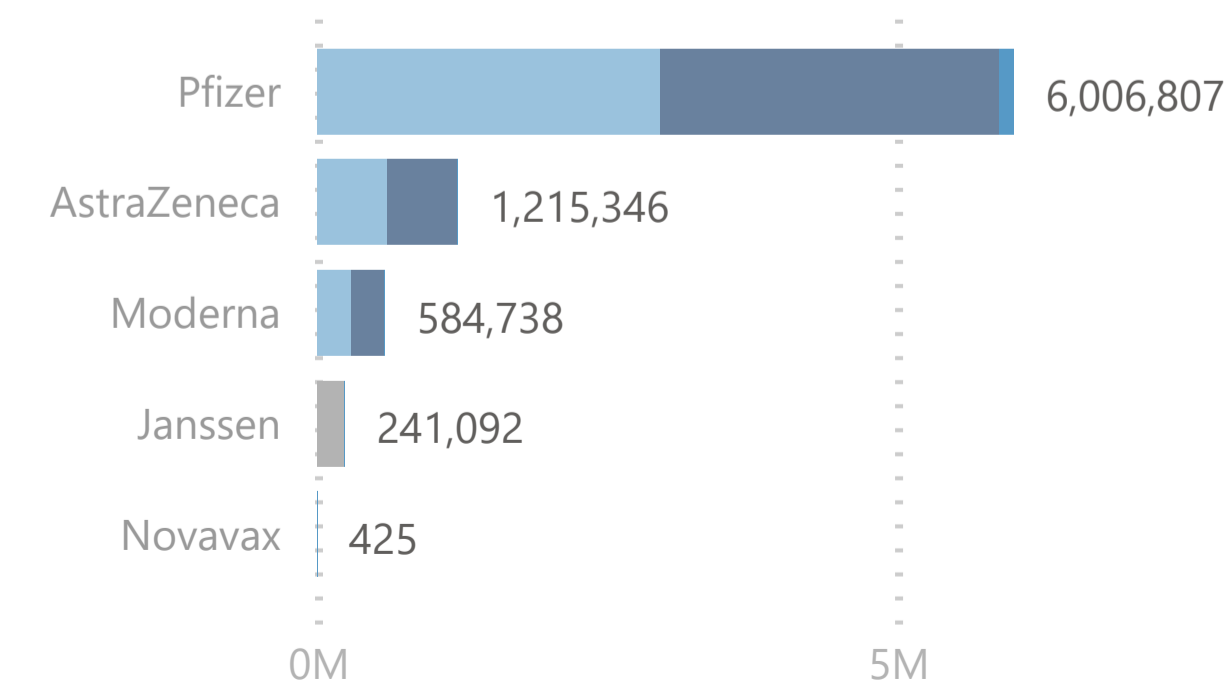

8,048,408

Total Vaccination Doses

3,862,367

Dose 1

241,078

Single Dose

3,814,980

Dose 2

129,983

Additional Dose

Please note:

1. The number recorded as having been delivered will always be modestly below the number actually delivered. This will be due to a lag in a small number of cases between the actual administration of the vaccination and the subsequent recording of details on the system.

No. of Doses Administered

● Dose 1 ● Single Dose ● Dose 2 ● Additional Dose ● Tot. Cumulative

Doses Administered by Type

● Dose 1 ● Single Dose ● Dose 2 ● Additional Dose

Doses Administered by Age Group

● Dose 1 ● Single Dose ● Dose 2 ● Additional Dose