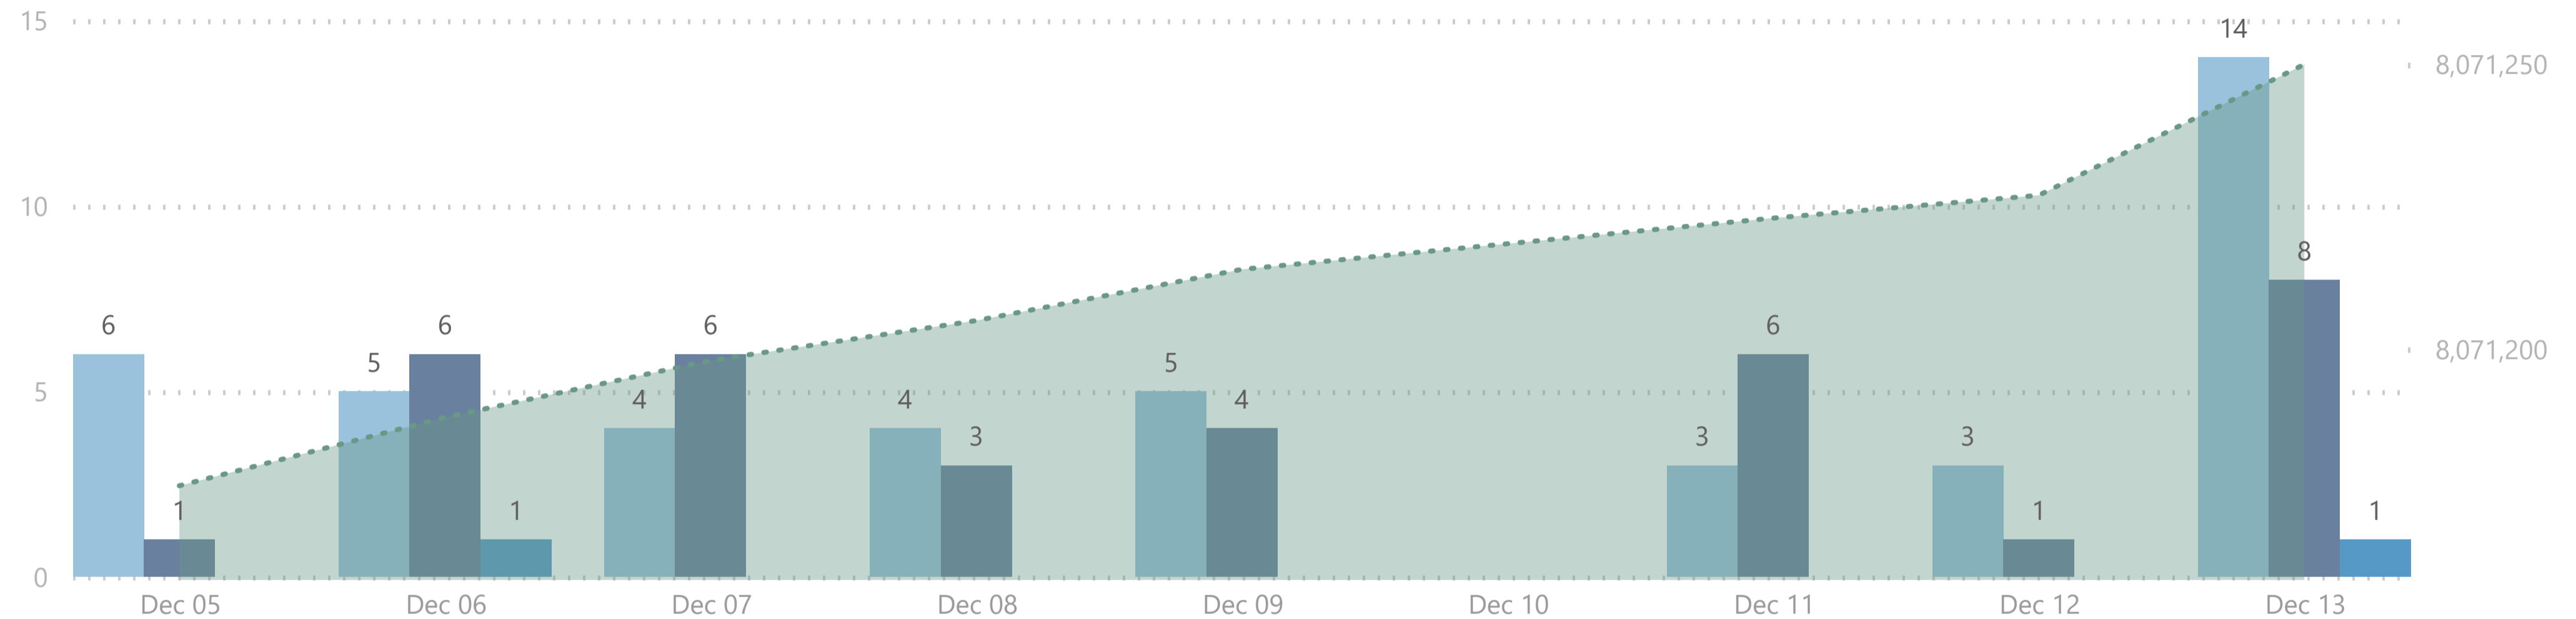

8,071,250

Total Vaccination Doses

3,869,640

Dose 1

241,288

Single Dose

3,823,693

Dose 2

136,629

Additional Dose

Please note:

1. The number recorded as having been delivered will always be modestly below the number actually delivered. This will be due to a lag in a small number of cases between the actual administration of the vaccination and the subsequent recording of details on the system.

No. of Doses Administered

● Dose 1 ● Dose 2 ● Additional Dose ● Tot. Cumulative

Doses Administered by Type

● Dose 1 ● Single Dose ● Dose 2 ● Additional Dose

Doses Administered by Age Group

● Dose 1 ● Single Dose ● Dose 2 ● Additional Dose