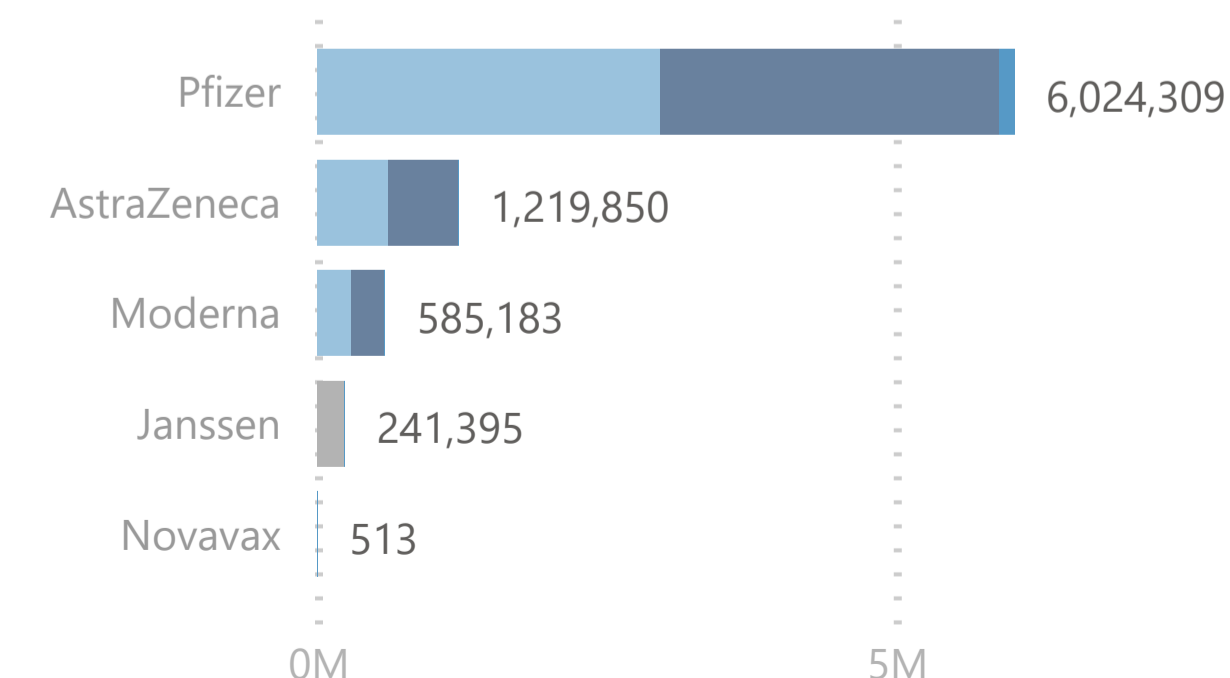

8,071,250

Total Vaccination Doses

3,869,640

Dose 1

241,288

Single Dose

3,823,693

Dose 2

136,629

Additional Dose

Please note:

1. The number recorded as having been delivered will always be modestly below the number actually delivered. This will be due to a lag in a small number of cases between the actual administration of the vaccination and the subsequent recording of details on the system.

No. of Doses Administered

● Dose 1 ● Dose 2 ● Additional Dose ● Tot. Cumulative

Doses Administered by Type

● Dose 1 ● Single Dose ● Dose 2 ● Additional Dose

Doses Administered by Age Group

● Dose 1 ● Single Dose ● Dose 2 ● Additional Dose