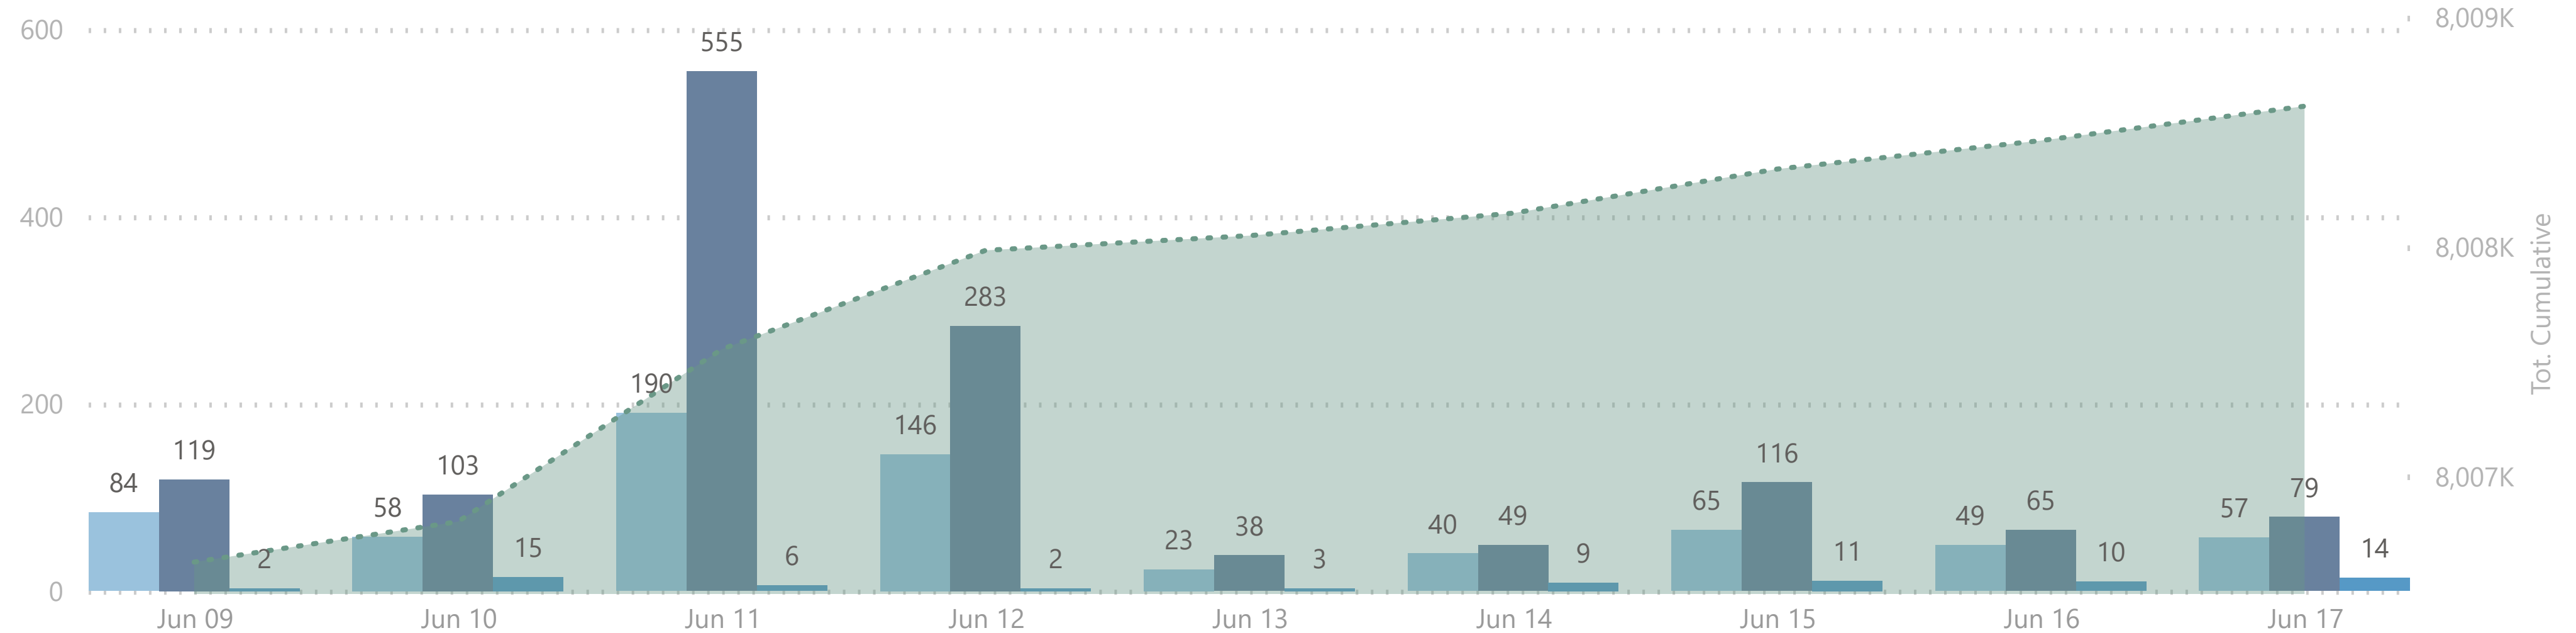

8,008,612

Total Vaccination Doses

3,848,082

Dose 1

240,704

Single Dose

3,798,340

Dose 2

121,486

ImmunoComp. Dose

Please note:

1. The number recorded as having been delivered will always be modestly below the number actually delivered. This will be due to a lag in a small number of cases between the actual administration of the vaccination and the subsequent recording of details on the system.

No. of Doses Administered

● Dose 1 ● Dose 2 ● Immuno Dose - - - - Tot. Cumulative

Doses Administered by Type

● Dose 1 ● Single Dose ● Dose 2 ● Immuno Dose

Doses Administered by Age Group

● Dose 1 ● Single Dose ● Dose 2 ● Immuno Dose