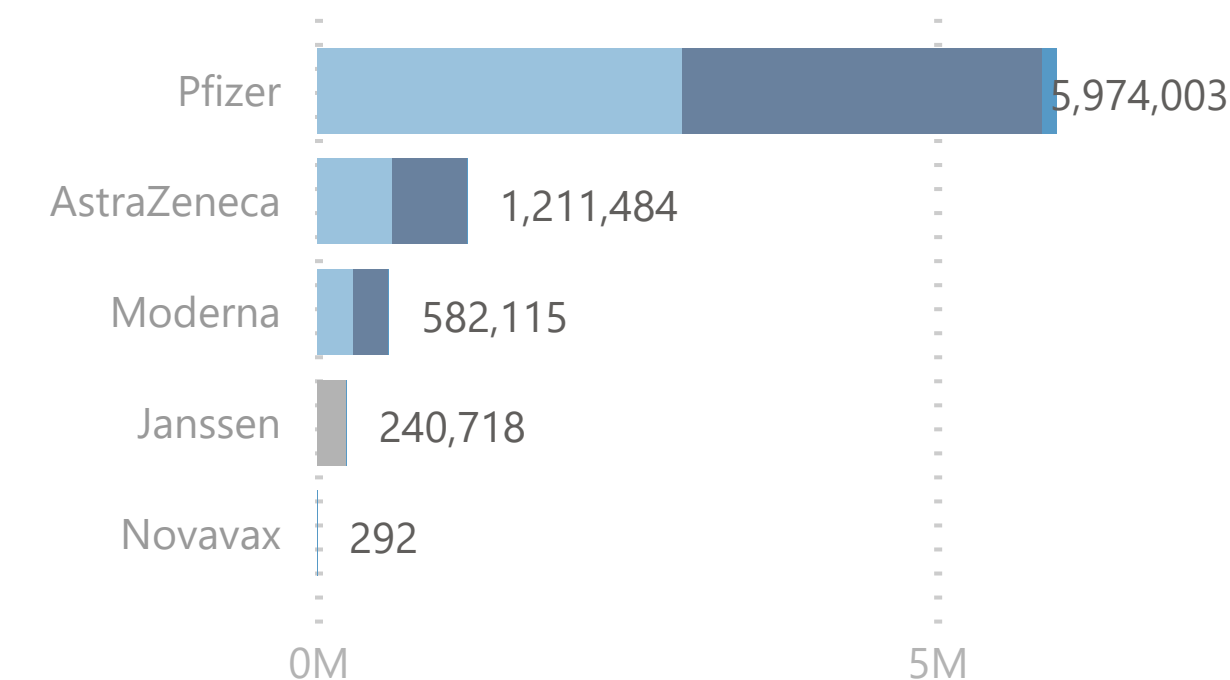

8,008,612

Total Vaccination Doses

3,848,082

Dose 1

240,704

Single Dose

3,798,340

Dose 2

121,486

ImmunoComp. Dose

Please note:

1. The number recorded as having been delivered will always be modestly below the number actually delivered. This will be due to a lag in a small number of cases between the actual administration of the vaccination and the subsequent recording of details on the system.

No. of Doses Administered

● Dose 1 ● Dose 2 ● Immuno Dose - - - - Tot. Cumulative

Doses Administered by Type

● Dose 1 ● Single Dose ● Dose 2 ● Immuno Dose

Doses Administered by Age Group

● Dose 1 ● Single Dose ● Dose 2 ● Immuno Dose