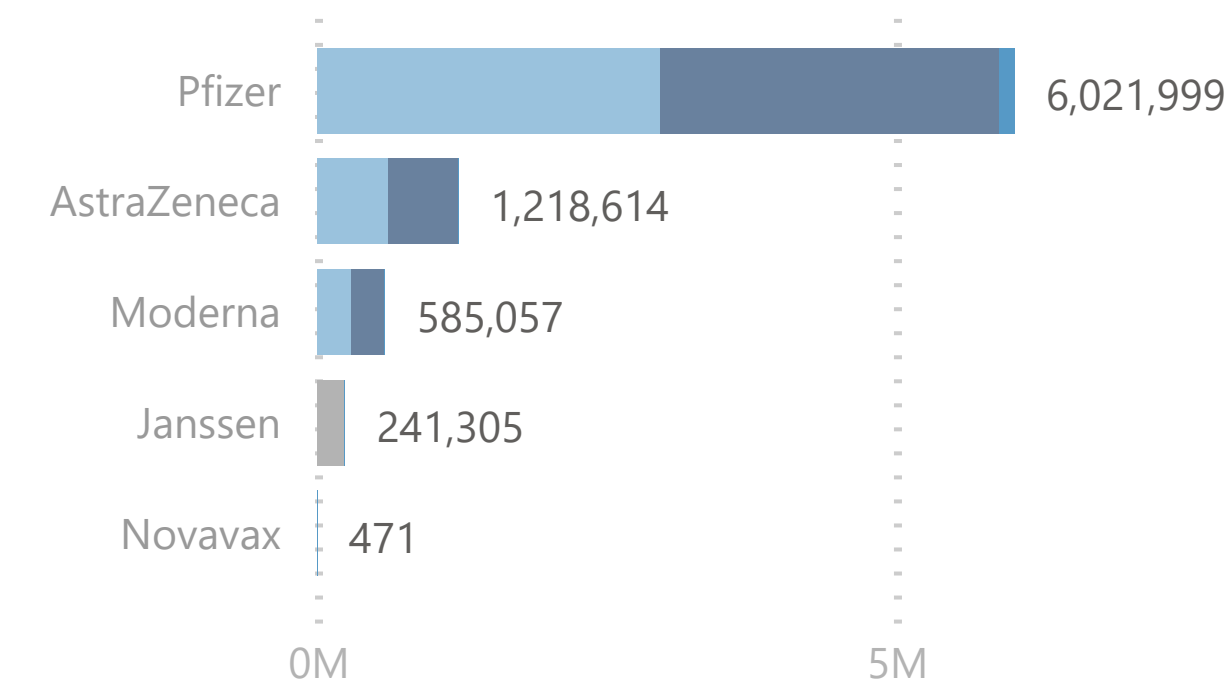

8,067,446

Total Vaccination Doses

3,867,672

Dose 1

241,266

Single Dose

3,821,975

Dose 2

136,533

Additional Dose

Please note:

1. The number recorded as having been delivered will always be modestly below the number actually delivered. This will be due to a lag in a small number of cases between the actual administration of the vaccination and the subsequent recording of details on the system.

No. of Doses Administered

● Dose 1 ● Dose 2 - - - - - Tot. Cumulative

Doses Administered by Type

● Dose 1 ● Single Dose ● Dose 2 ● Additional Dose

Doses Administered by Age Group

● Dose 1 ● Single Dose ● Dose 2 ● Additional Dose