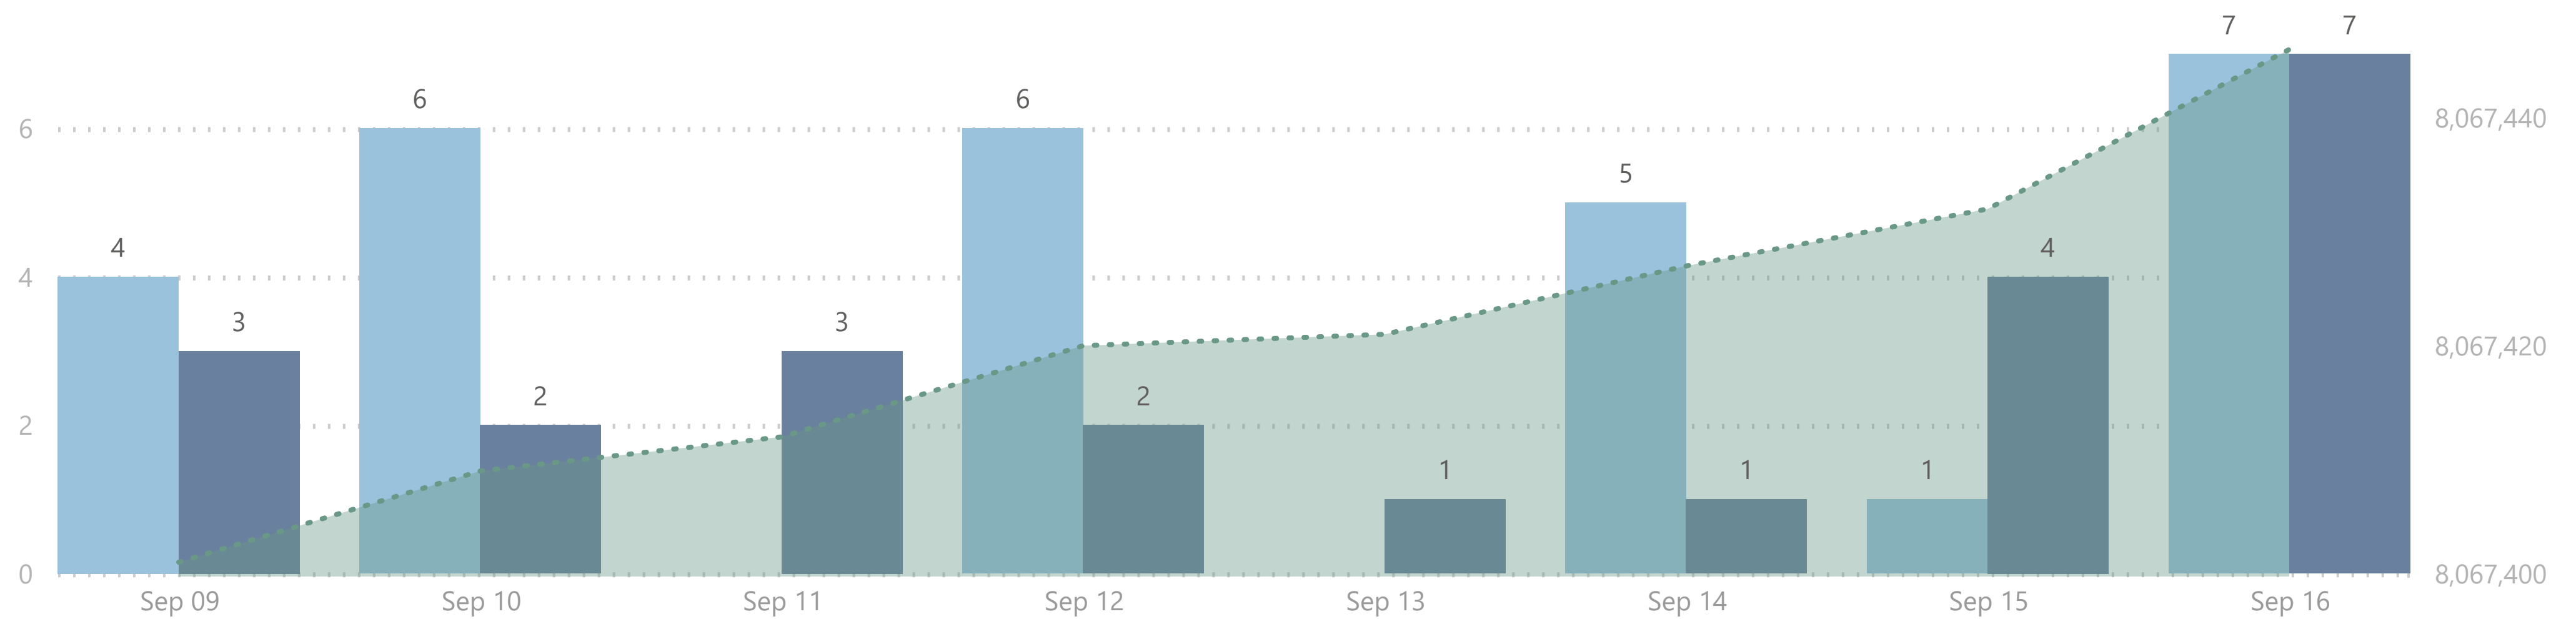

8,067,446

Total Vaccination Doses

3,867,672

Dose 1

241,266

Single Dose

3,821,975

Dose 2

136,533

Additional Dose

Please note:

1. The number recorded as having been delivered will always be modestly below the number actually delivered. This will be due to a lag in a small number of cases between the actual administration of the vaccination and the subsequent recording of details on the system.

No. of Doses Administered

● Dose 1 ● Dose 2 - - - - - Tot. Cumulative

Doses Administered by Type

● Dose 1 ● Single Dose ● Dose 2 ● Additional Dose

Doses Administered by Age Group

● Dose 1 ● Single Dose ● Dose 2 ● Additional Dose