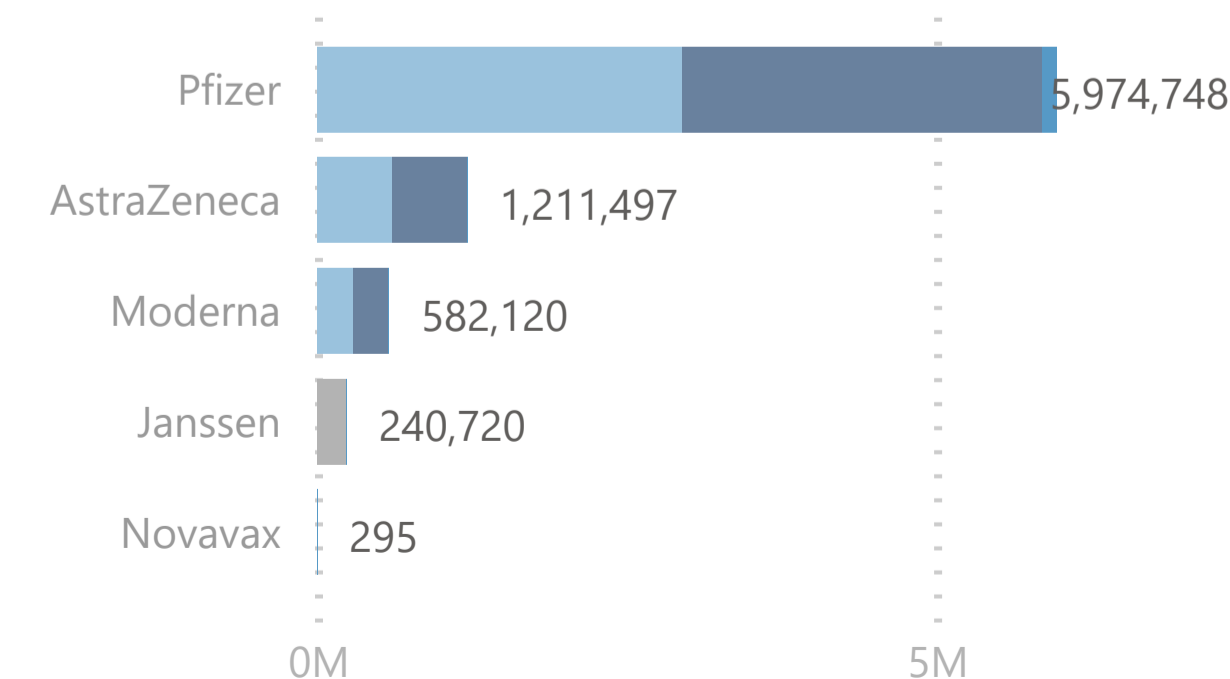

8,009,380

Total Vaccination Doses

3,848,335

Dose 1

240,706

Single Dose

3,798,847

Dose 2

121,492

ImmunoComp. Dose

Please note:

1. The number recorded as having been delivered will always be modestly below the number actually delivered. This will be due to a lag in a small number of cases between the actual administration of the vaccination and the subsequent recording of details on the system.

No. of Doses Administered

● Dose 1 ● Dose 2 ● Immuno Dose - - - - Tot. Cumulative

Doses Administered by Type

● Dose 1 ● Single Dose ● Dose 2 ● Immuno Dose

Doses Administered by Age Group

● Dose 1 ● Single Dose ● Dose 2 ● Immuno Dose