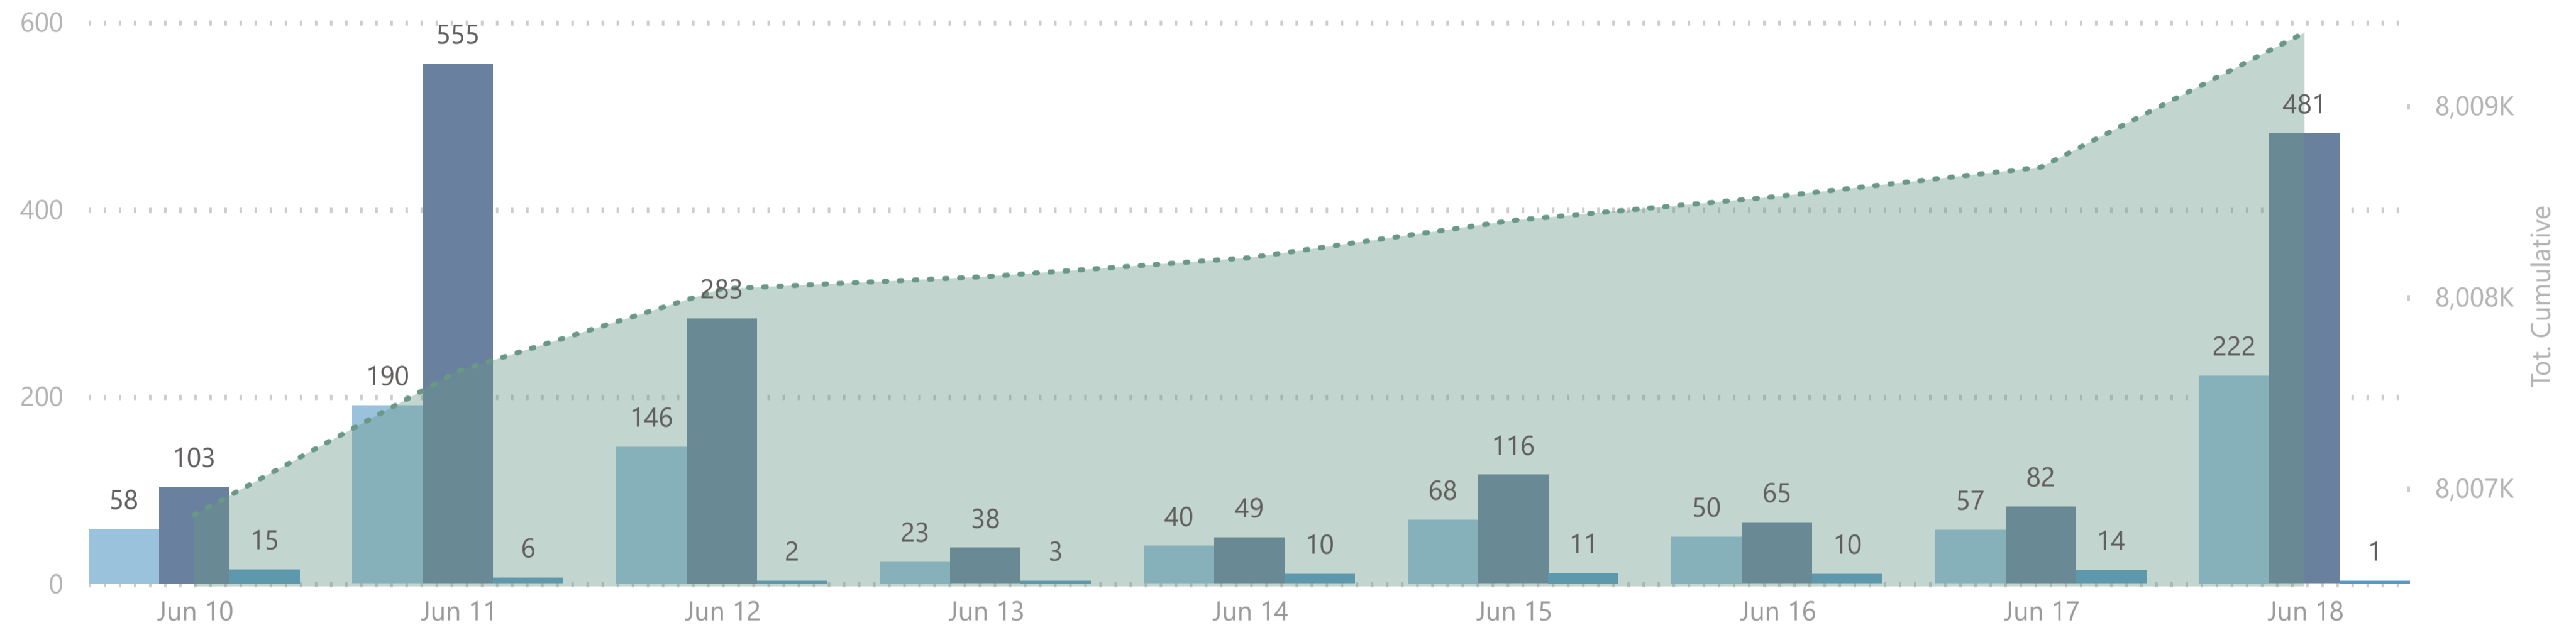

8,009,380

Total Vaccination Doses

3,848,335

Dose 1

240,706

Single Dose

3,798,847

Dose 2

121,492

ImmunoComp. Dose

Please note:

1. The number recorded as having been delivered will always be modestly below the number actually delivered. This will be due to a lag in a small number of cases between the actual administration of the vaccination and the subsequent recording of details on the system.

No. of Doses Administered

● Dose 1 ● Dose 2 ● Immuno Dose - - - - Tot. Cumulative

Doses Administered by Type

● Dose 1 ● Single Dose ● Dose 2 ● Immuno Dose

Doses Administered by Age Group

● Dose 1 ● Single Dose ● Dose 2 ● Immuno Dose