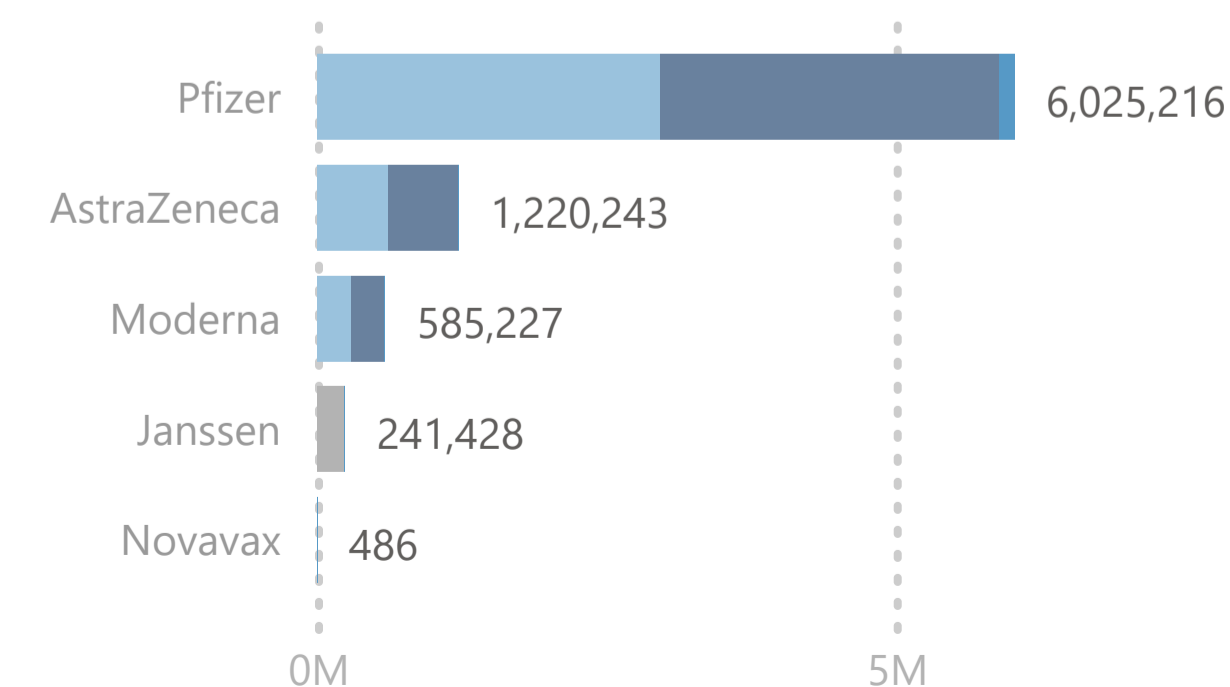

8,072,600

Total Vaccination Doses

3,870,338

Dose 1

241,304

Single Dose

3,824,318

Dose 2

136,640

Additional Dose

Please note:

1. The number recorded as having been delivered will always be modestly below the number actually delivered. This will be due to a lag in a small number of cases between the actual administration of the vaccination and the subsequent recording of details on the system.

No. of Doses Administered

● Dose 1 ● Dose 2 ● Additional Dose ● Tot. Cumulative

Doses Administered by Type

● Dose 1 ● Single Dose ● Dose 2 ● Additional Dose

Doses Administered by Age Group

● Dose 1 ● Single Dose ● Dose 2 ● Additional Dose