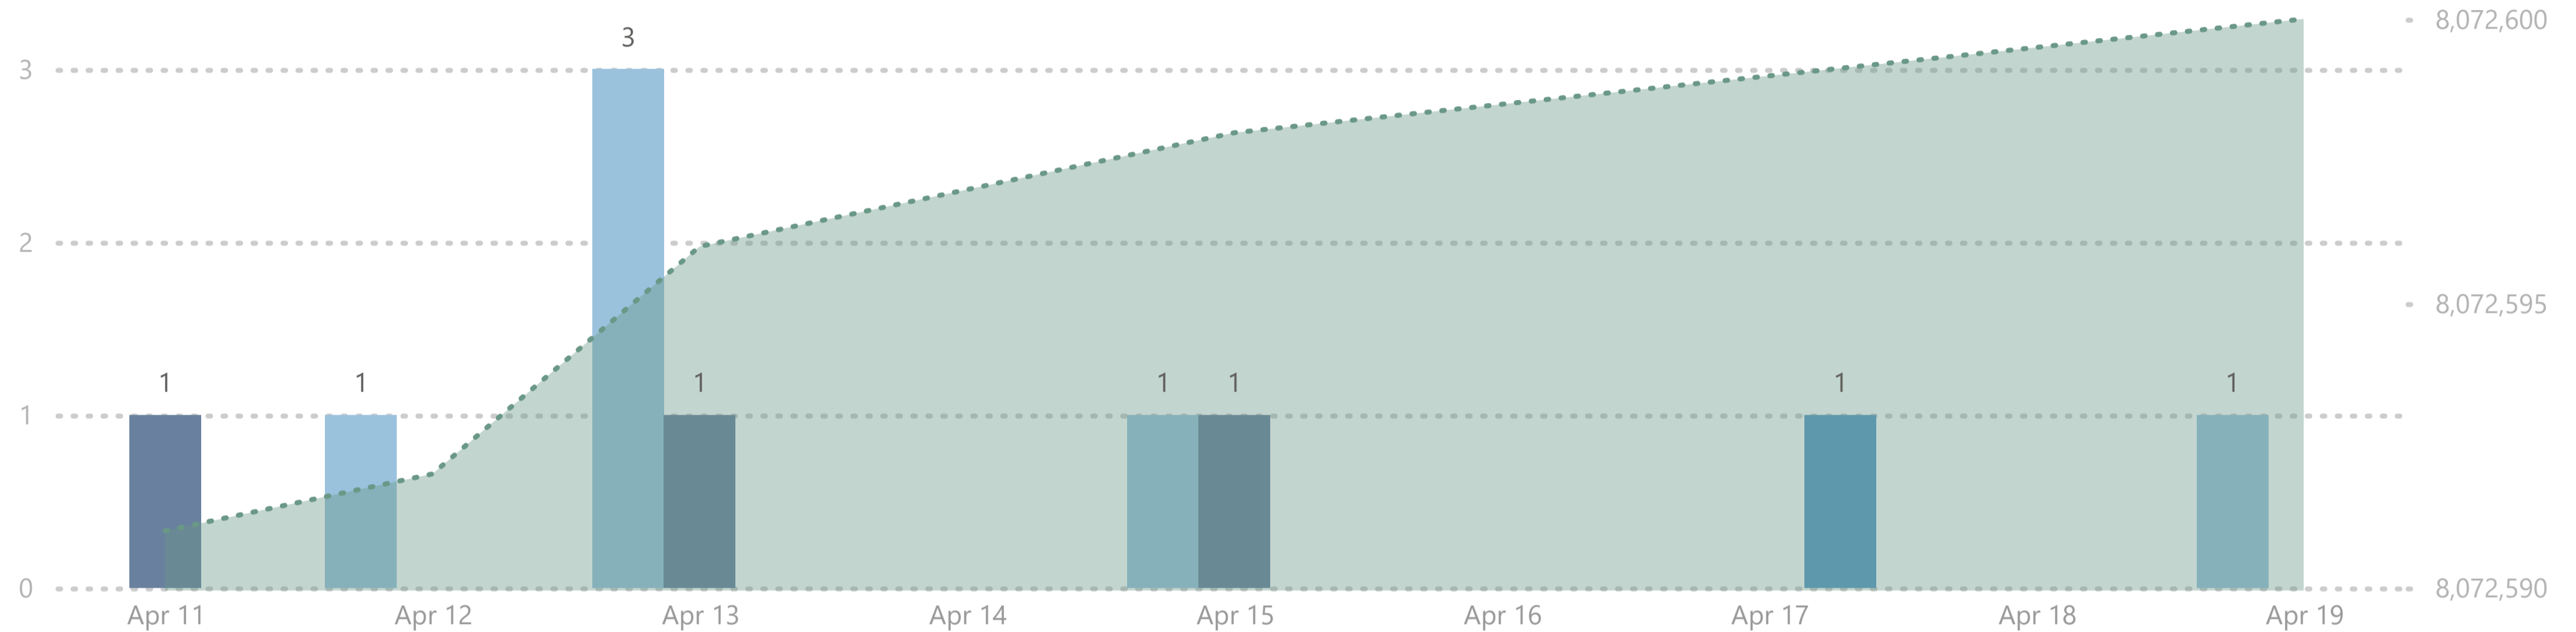

8,072,600

Total Vaccination Doses

3,870,338

Dose 1

241,304

Single Dose

3,824,318

Dose 2

136,640

Additional Dose

Please note:

1. The number recorded as having been delivered will always be modestly below the number actually delivered. This will be due to a lag in a small number of cases between the actual administration of the vaccination and the subsequent recording of details on the system.

No. of Doses Administered

● Dose 1 ● Dose 2 ● Additional Dose ● Tot. Cumulative

Doses Administered by Type

● Dose 1 ● Single Dose ● Dose 2 ● Additional Dose

Doses Administered by Age Group

● Dose 1 ● Single Dose ● Dose 2 ● Additional Dose