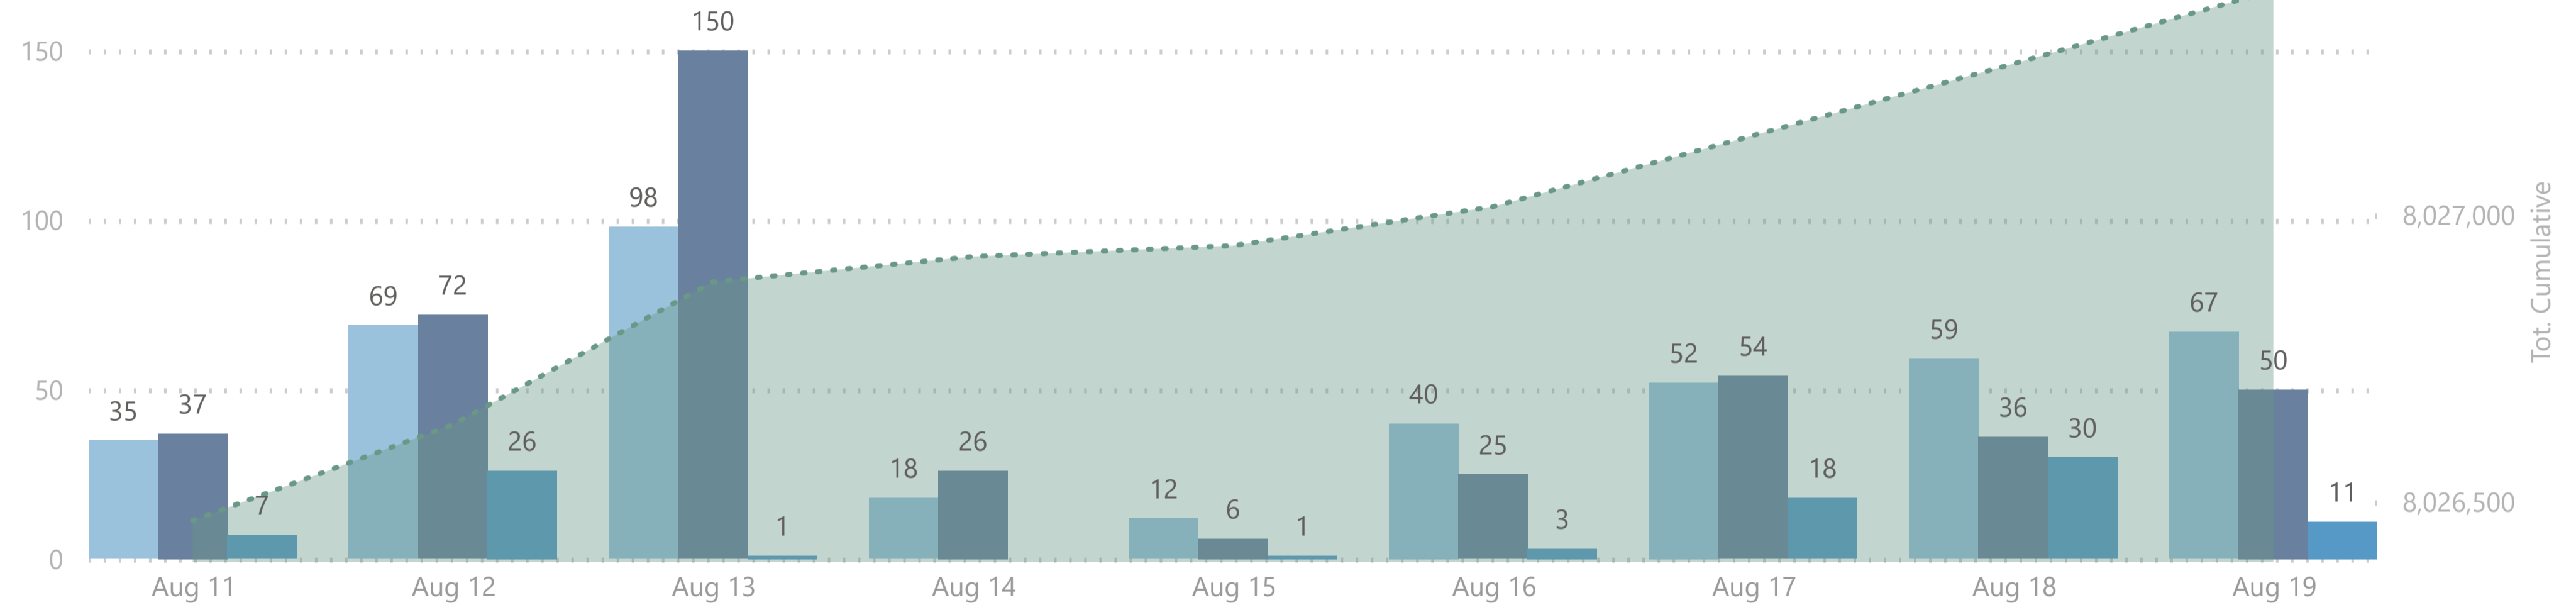

8,027,391

Total Vaccination Doses

3,853,756

Dose 1

240,902

Single Dose

3,807,660

Dose 2

125,073

ImmunoComp. Dose

Please note:

1. The number recorded as having been delivered will always be modestly below the number actually delivered. This will be due to a lag in a small number of cases between the actual administration of the vaccination and the subsequent recording of details on the system.

No. of Doses Administered

● Dose 1 ● Dose 2 ● Immuno Dose - - - - Tot. Cumulative

Doses Administered by Type

● Dose 1 ● Single Dose ● Dose 2 ● Immuno Dose

Doses Administered by Age Group

● Dose 1 ● Single Dose ● Dose 2 ● Immuno Dose