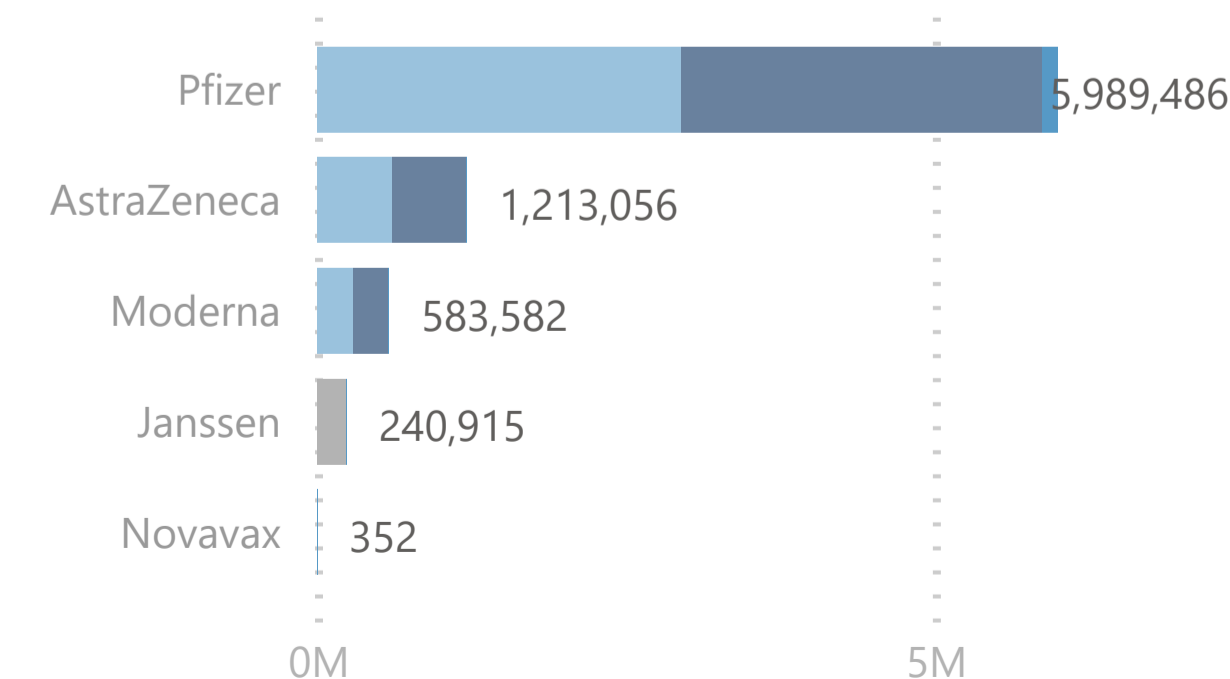

8,027,391

Total Vaccination Doses

3,853,756

Dose 1

240,902

Single Dose

3,807,660

Dose 2

125,073

ImmunoComp. Dose

Please note:

1. The number recorded as having been delivered will always be modestly below the number actually delivered. This will be due to a lag in a small number of cases between the actual administration of the vaccination and the subsequent recording of details on the system.

No. of Doses Administered

● Dose 1 ● Dose 2 ● Immuno Dose - - - - Tot. Cumulative

Doses Administered by Type

● Dose 1 ● Single Dose ● Dose 2 ● Immuno Dose

Doses Administered by Age Group

● Dose 1 ● Single Dose ● Dose 2 ● Immuno Dose