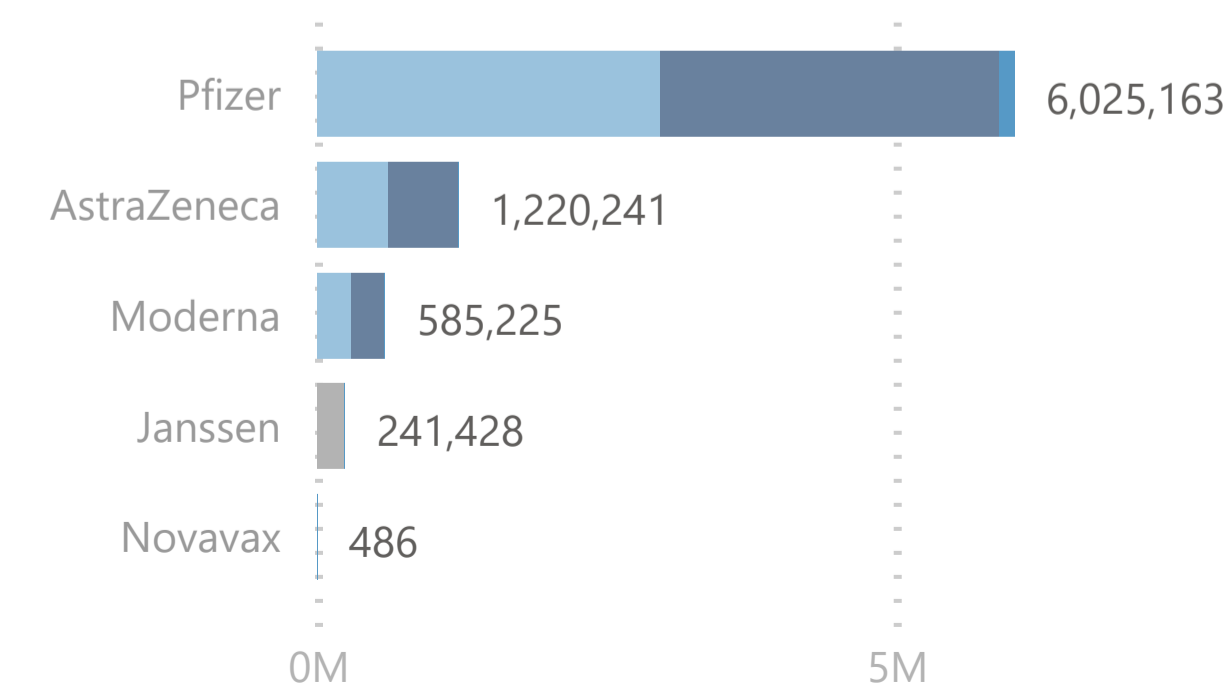

8,072,543

Total Vaccination Doses

3,870,306

Dose 1

241,304

Single Dose

3,824,295

Dose 2

136,638

Additional Dose

Please note:

1. The number recorded as having been delivered will always be modestly below the number actually delivered. This will be due to a lag in a small number of cases between the actual administration of the vaccination and the subsequent recording of details on the system.

No. of Doses Administered

● Dose 1 ● Dose 2 - - - - - Tot. Cumulative

Doses Administered by Type

● Dose 1 ● Single Dose ● Dose 2 ● Additional Dose

Doses Administered by Age Group

● Dose 1 ● Single Dose ● Dose 2 ● Additional Dose