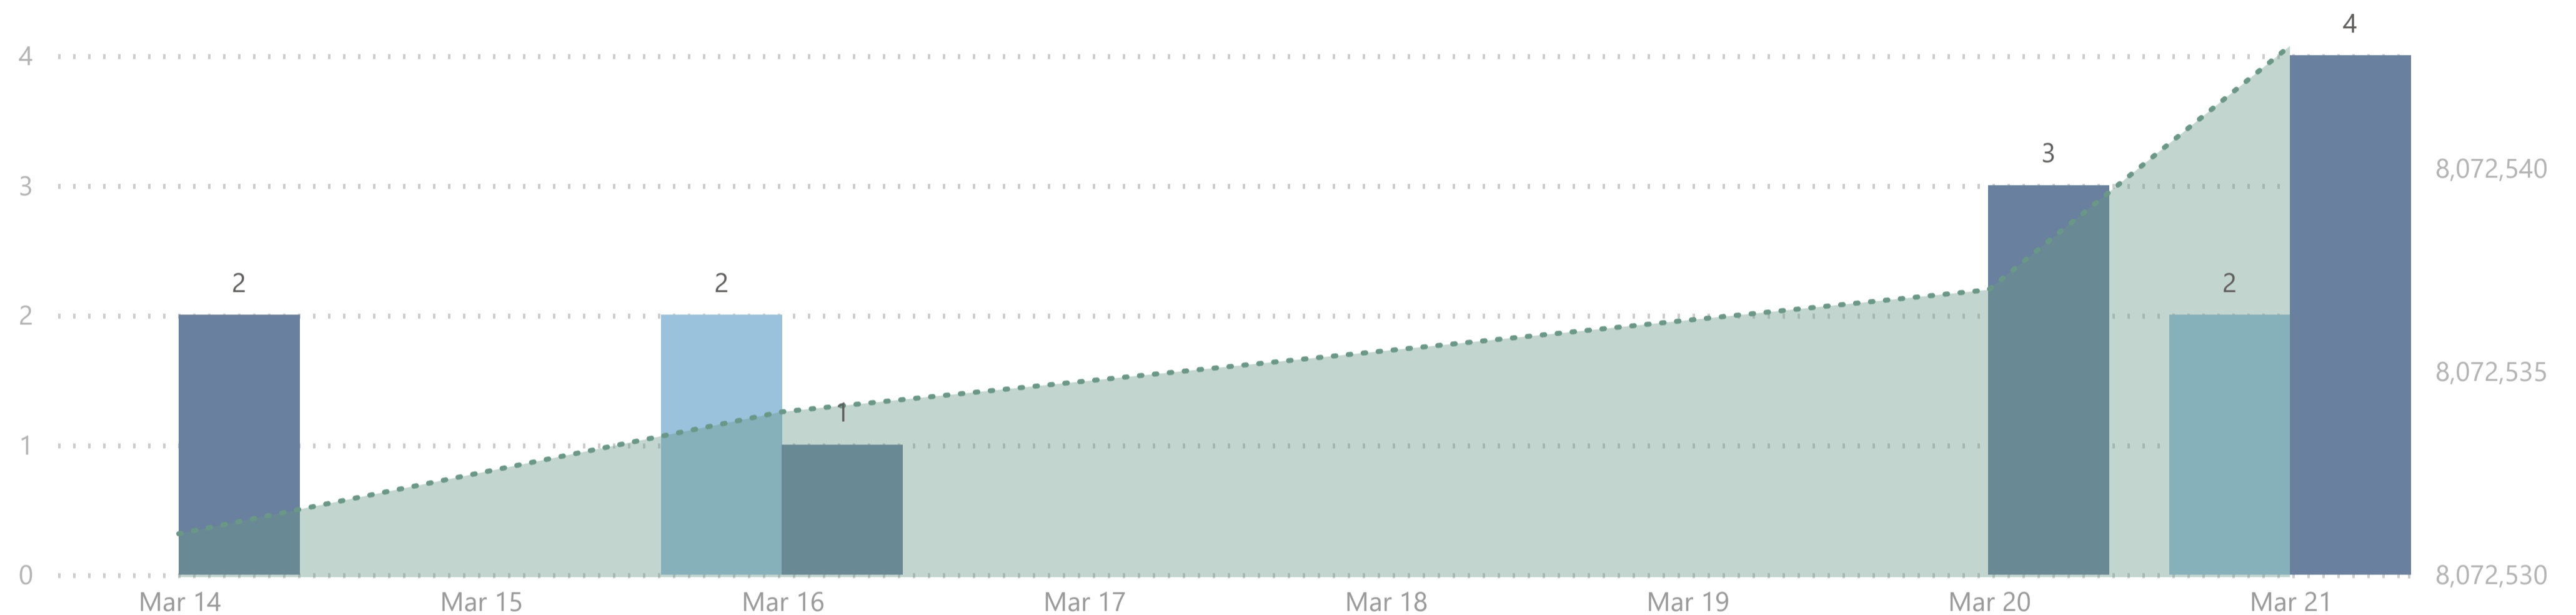

8,072,543

Total Vaccination Doses

3,870,306

Dose 1

241,304

Single Dose

3,824,295

Dose 2

136,638

Additional Dose

Please note:

1. The number recorded as having been delivered will always be modestly below the number actually delivered. This will be due to a lag in a small number of cases between the actual administration of the vaccination and the subsequent recording of details on the system.

No. of Doses Administered

● Dose 1 ● Dose 2 - - - - - Tot. Cumulative

Doses Administered by Type

● Dose 1 ● Single Dose ● Dose 2 ● Additional Dose

Doses Administered by Age Group

● Dose 1 ● Single Dose ● Dose 2 ● Additional Dose