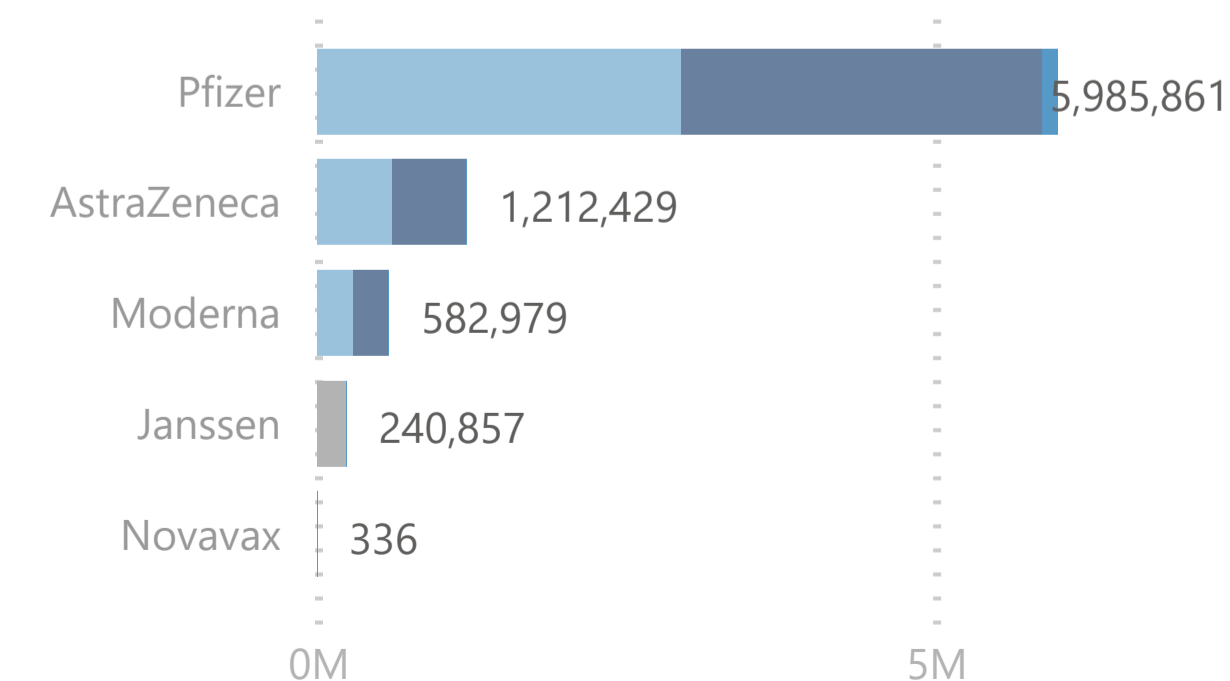

Doses Administered by Type

● Dose 1 ● Single Dose ● Dose 2 ● Immuno Dose