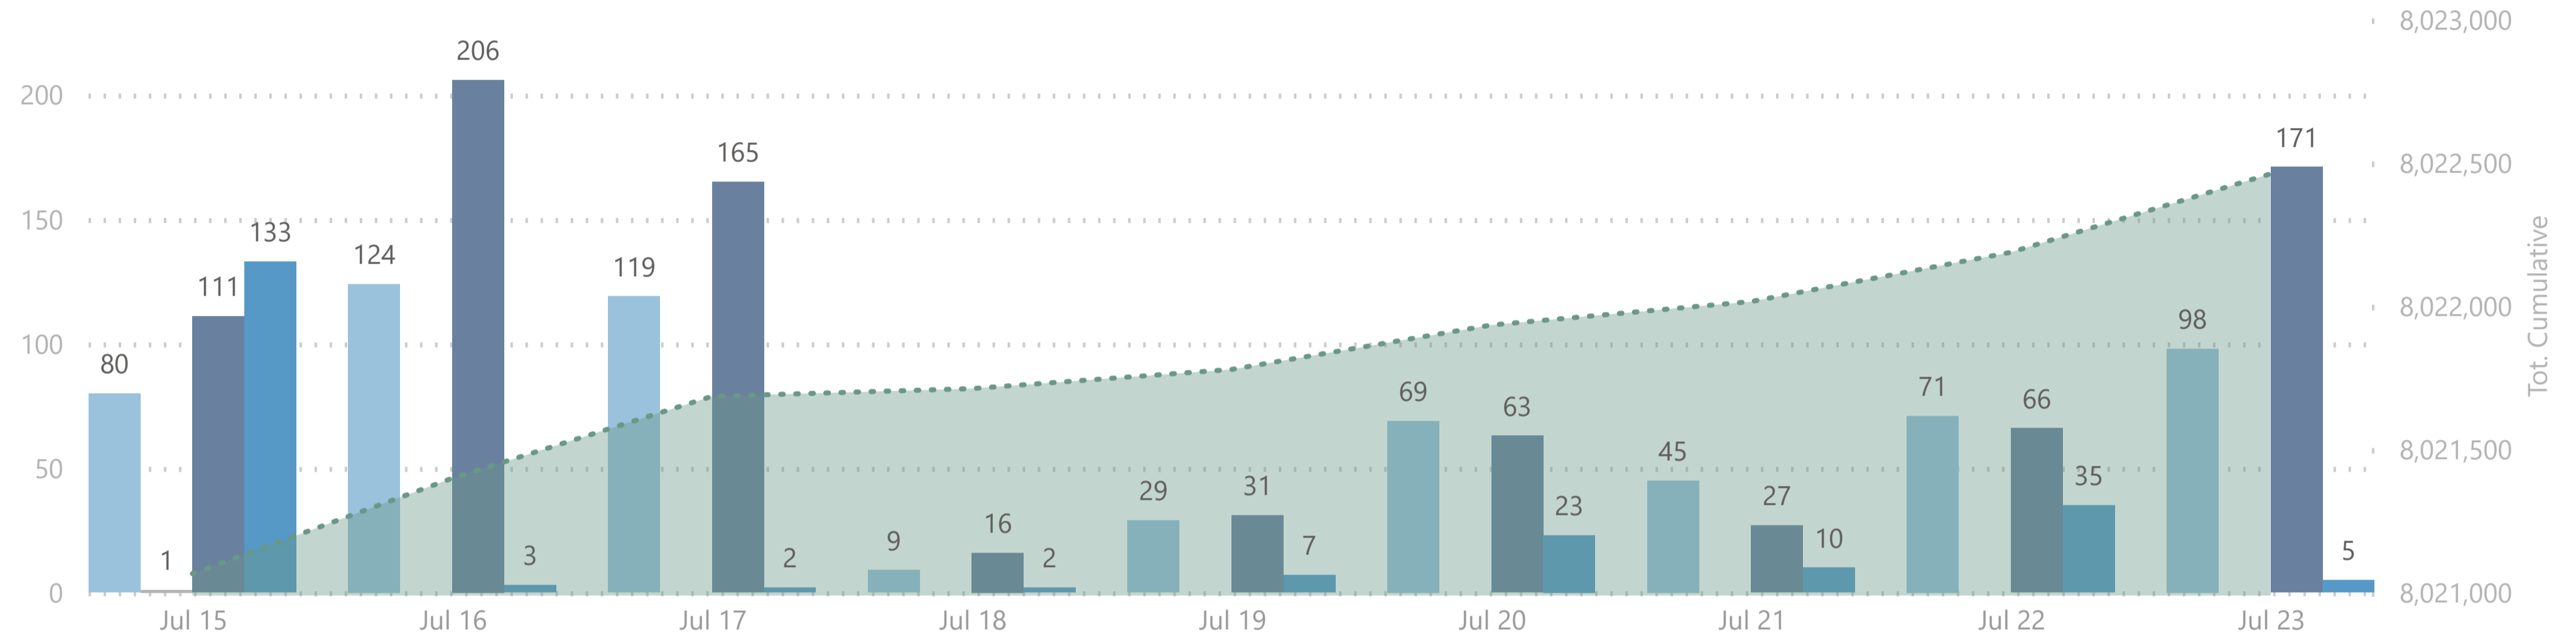

### 240,843

Single Dose

### 3,804,944

Dose 2

### 124,343

ImmunoComp. Dose

**Please note:**

1. The number recorded as having been delivered will always be modestly below the number actually delivered. This will be due to a lag in a small number of cases between the actual administration of the vaccination and the subsequent recording of details on the system.

### No. of Doses Administered

● Dose 1 ● Single Dose ● Dose 2 ● Immuno Dose ● Tot. Cumulative