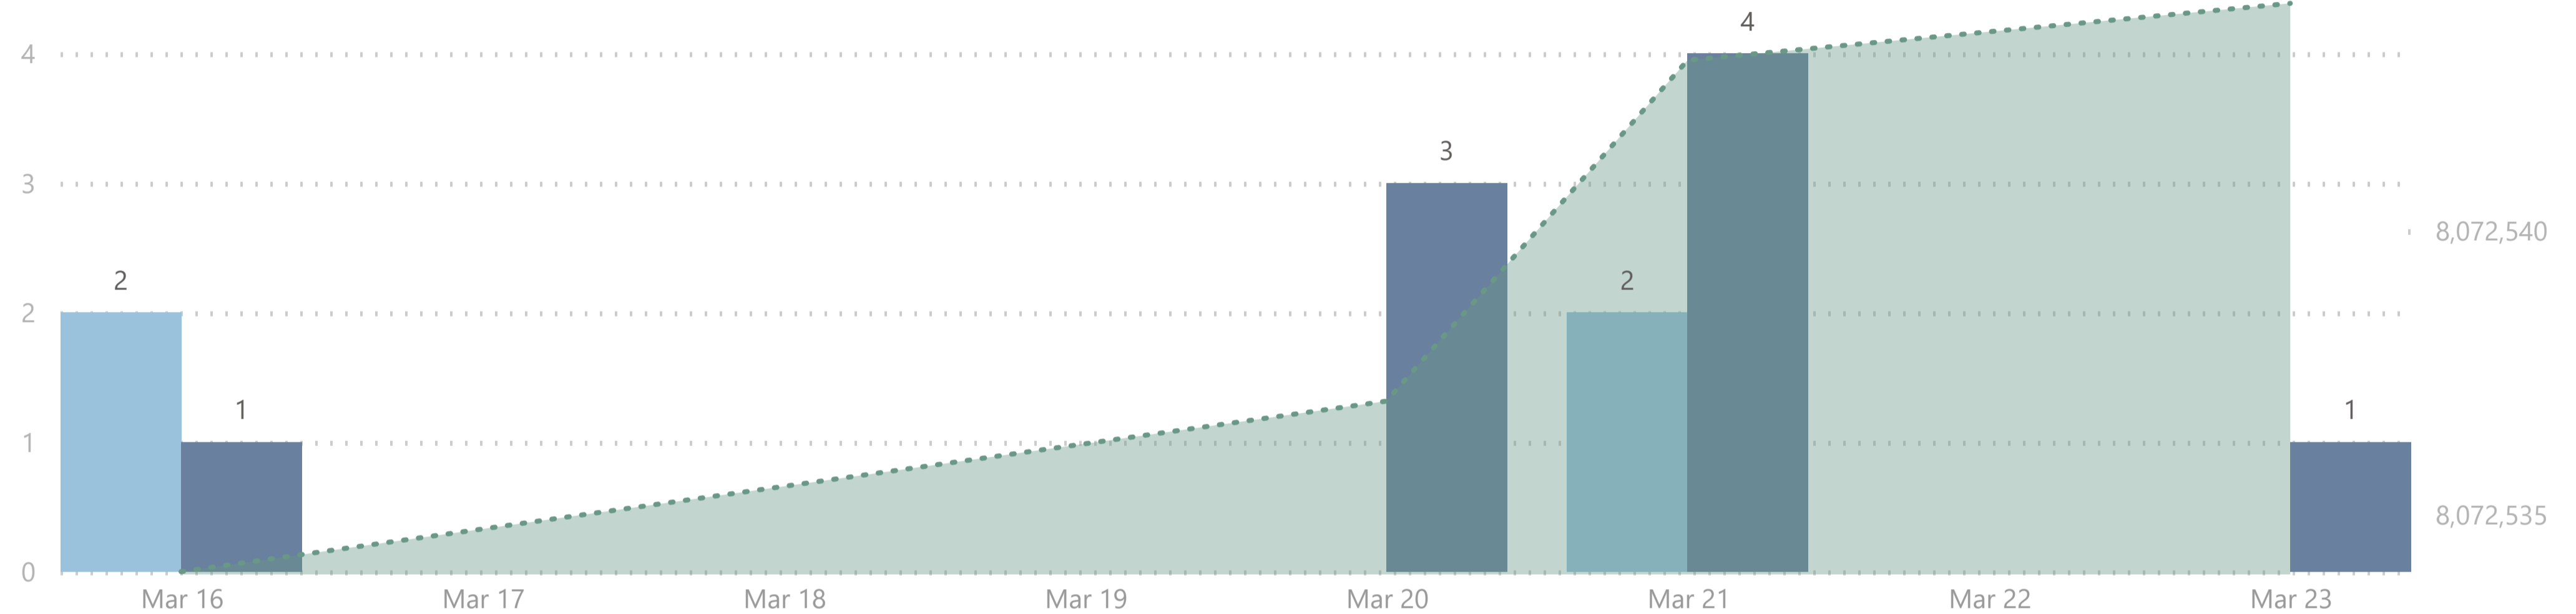

8,072,544

Total Vaccination Doses

3,870,306

Dose 1

241,304

Single Dose

3,824,296

Dose 2

136,638

Additional Dose

Please note:

1. The number recorded as having been delivered will always be modestly below the number actually delivered. This will be due to a lag in a small number of cases between the actual administration of the vaccination and the subsequent recording of details on the system.

No. of Doses Administered

● Dose 1 ● Dose 2 - - - - - Tot. Cumulative

Doses Administered by Type

● Dose 1 ● Single Dose ● Dose 2 ● Additional Dose

Doses Administered by Age Group

● Dose 1 ● Single Dose ● Dose 2 ● Additional Dose