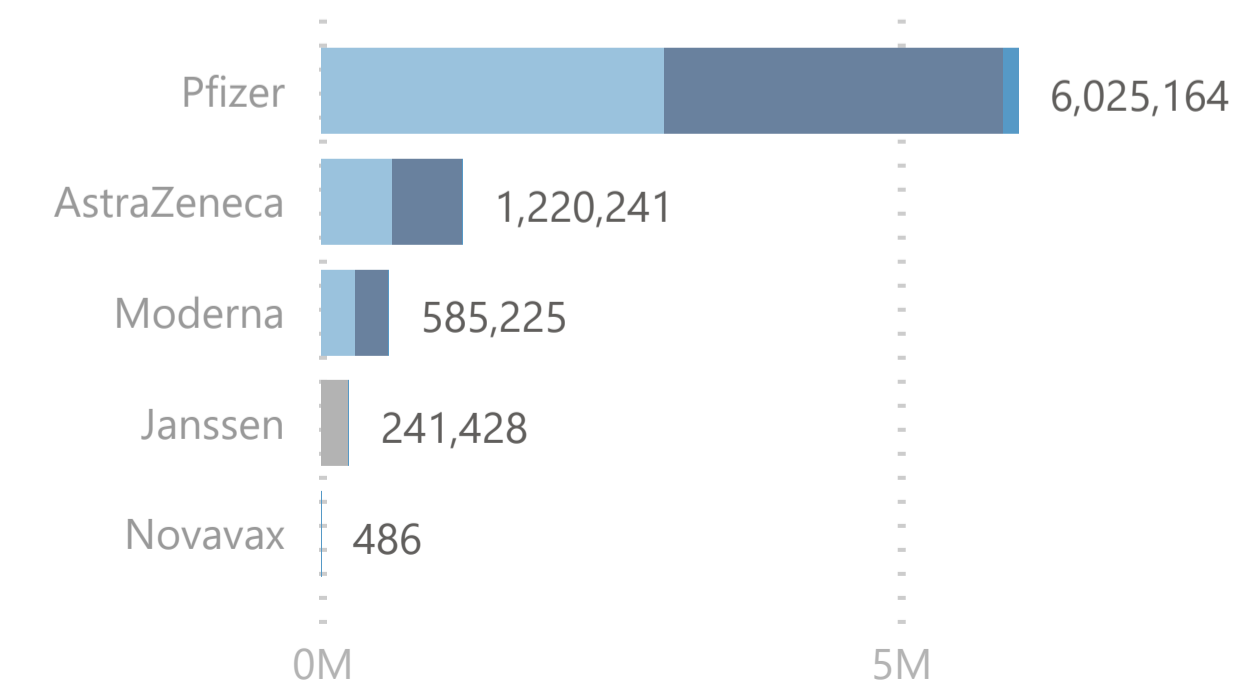

8,072,544

Total Vaccination Doses

3,870,306

Dose 1

241,304

Single Dose

3,824,296

Dose 2

136,638

Additional Dose

Please note:

1. The number recorded as having been delivered will always be modestly below the number actually delivered. This will be due to a lag in a small number of cases between the actual administration of the vaccination and the subsequent recording of details on the system.

No. of Doses Administered

● Dose 1 ● Dose 2 - - - - - Tot. Cumulative

Doses Administered by Type

● Dose 1 ● Single Dose ● Dose 2 ● Additional Dose

Doses Administered by Age Group

● Dose 1 ● Single Dose ● Dose 2 ● Additional Dose