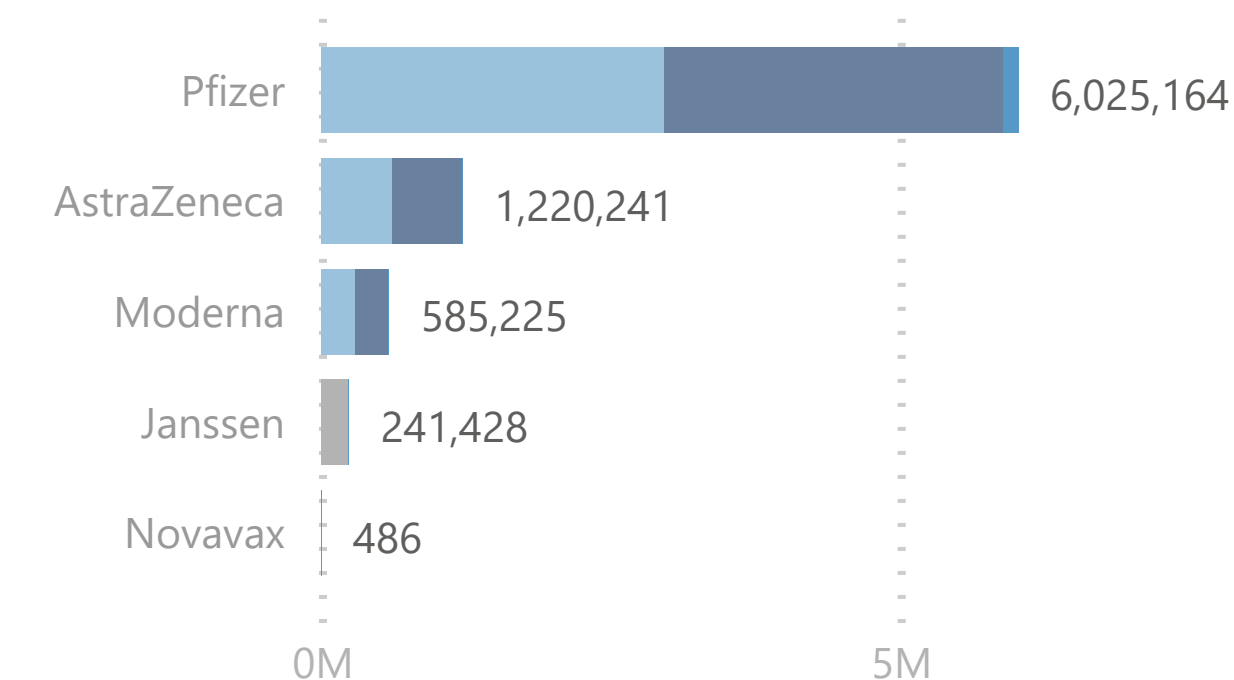

8,072,544

Total Vaccination Doses

3,870,306

Dose 1

241,304

Single Dose

3,824,296

Dose 2

136,638

Additional Dose

Please note:

1. The number recorded as having been delivered will always be modestly below the number actually delivered. This will be due to a lag in a small number of cases between the actual administration of the vaccination and the subsequent recording of details on the system.

No. of Doses Administered

● Dose 1 ● Dose 2 - - - - Tot. Cumulative

Doses Administered by Type

● Dose 1 ● Single Dose ● Dose 2 ● Additional Dose

Doses Administered by Age Group

● Dose 1 ● Single Dose ● Dose 2 ● Additional Dose