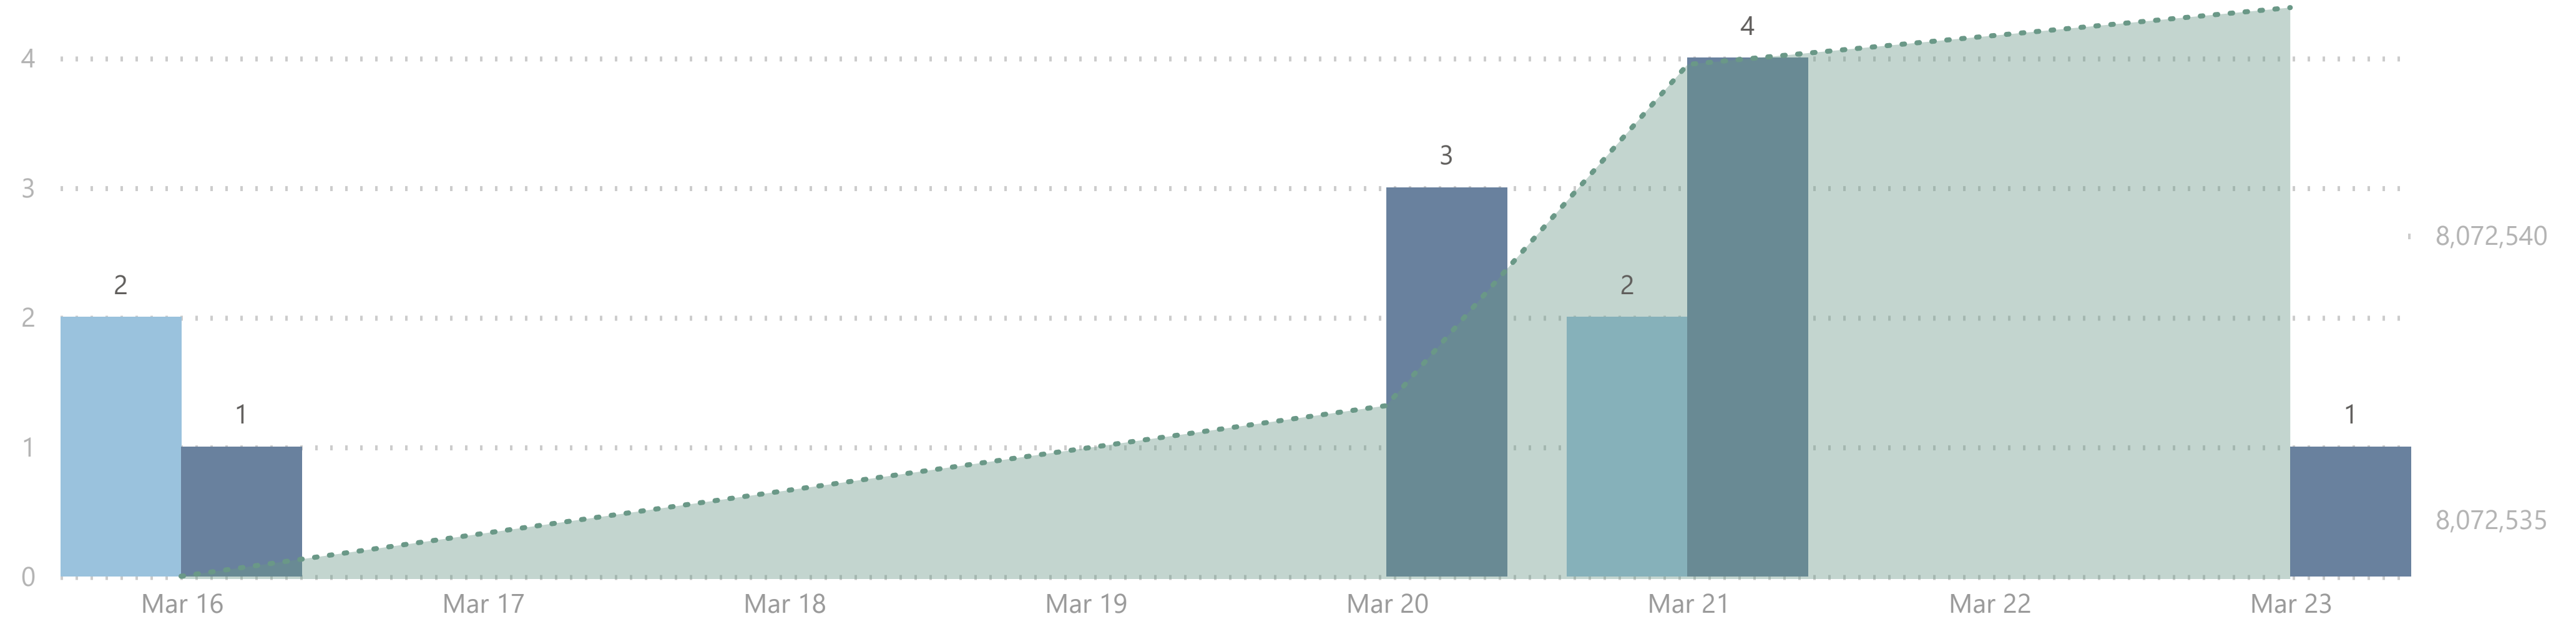

8,072,544

Total Vaccination Doses

3,870,306

Dose 1

241,304

Single Dose

3,824,296

Dose 2

136,638

Additional Dose

Please note:

1. The number recorded as having been delivered will always be modestly below the number actually delivered. This will be due to a lag in a small number of cases between the actual administration of the vaccination and the subsequent recording of details on the system.

No. of Doses Administered

● Dose 1 ● Dose 2 - - - - Tot. Cumulative

Doses Administered by Type

● Dose 1 ● Single Dose ● Dose 2 ● Additional Dose

Doses Administered by Age Group

● Dose 1 ● Single Dose ● Dose 2 ● Additional Dose