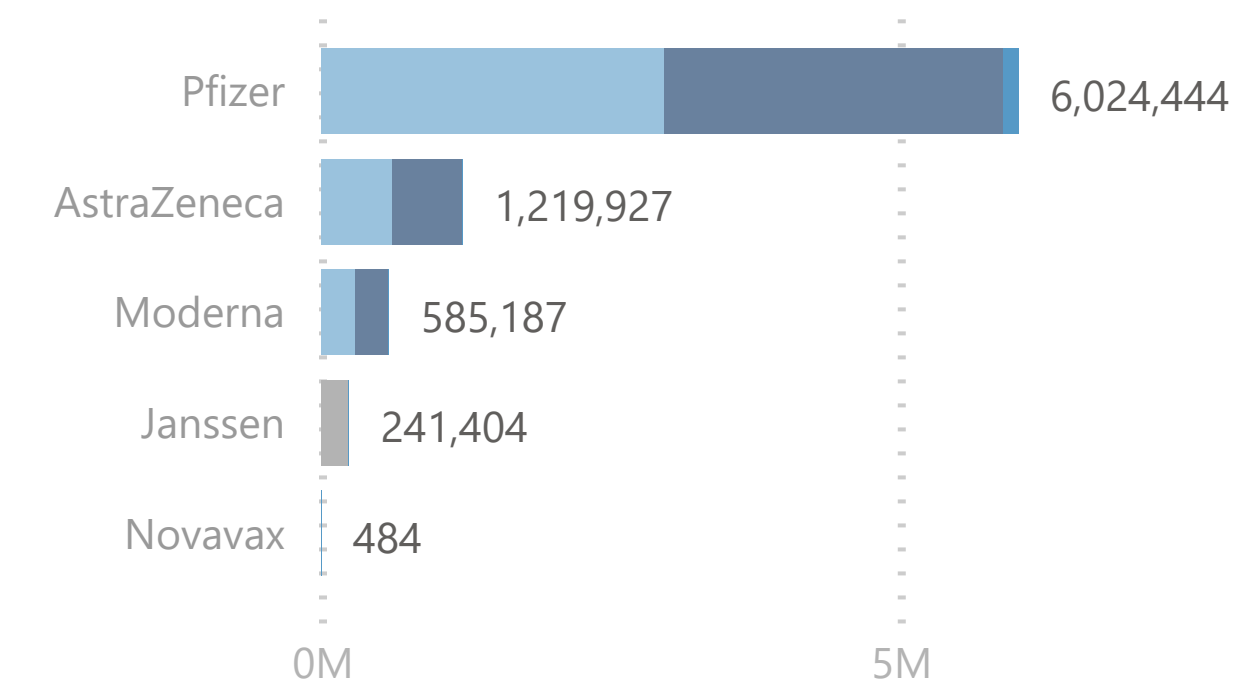

8,071,446

Total Vaccination Doses

3,869,740

Dose 1

241,291

Single Dose

3,823,786

Dose 2

136,629

Additional Dose

Please note:

1. The number recorded as having been delivered will always be modestly below the number actually delivered. This will be due to a lag in a small number of cases between the actual administration of the vaccination and the subsequent recording of details on the system.

No. of Doses Administered

● Dose 1 ● Dose 2 ● Additional Dose ● Tot. Cumulative

Doses Administered by Type

● Dose 1 ● Single Dose ● Dose 2 ● Additional Dose

Doses Administered by Age Group

● Dose 1 ● Single Dose ● Dose 2 ● Additional Dose