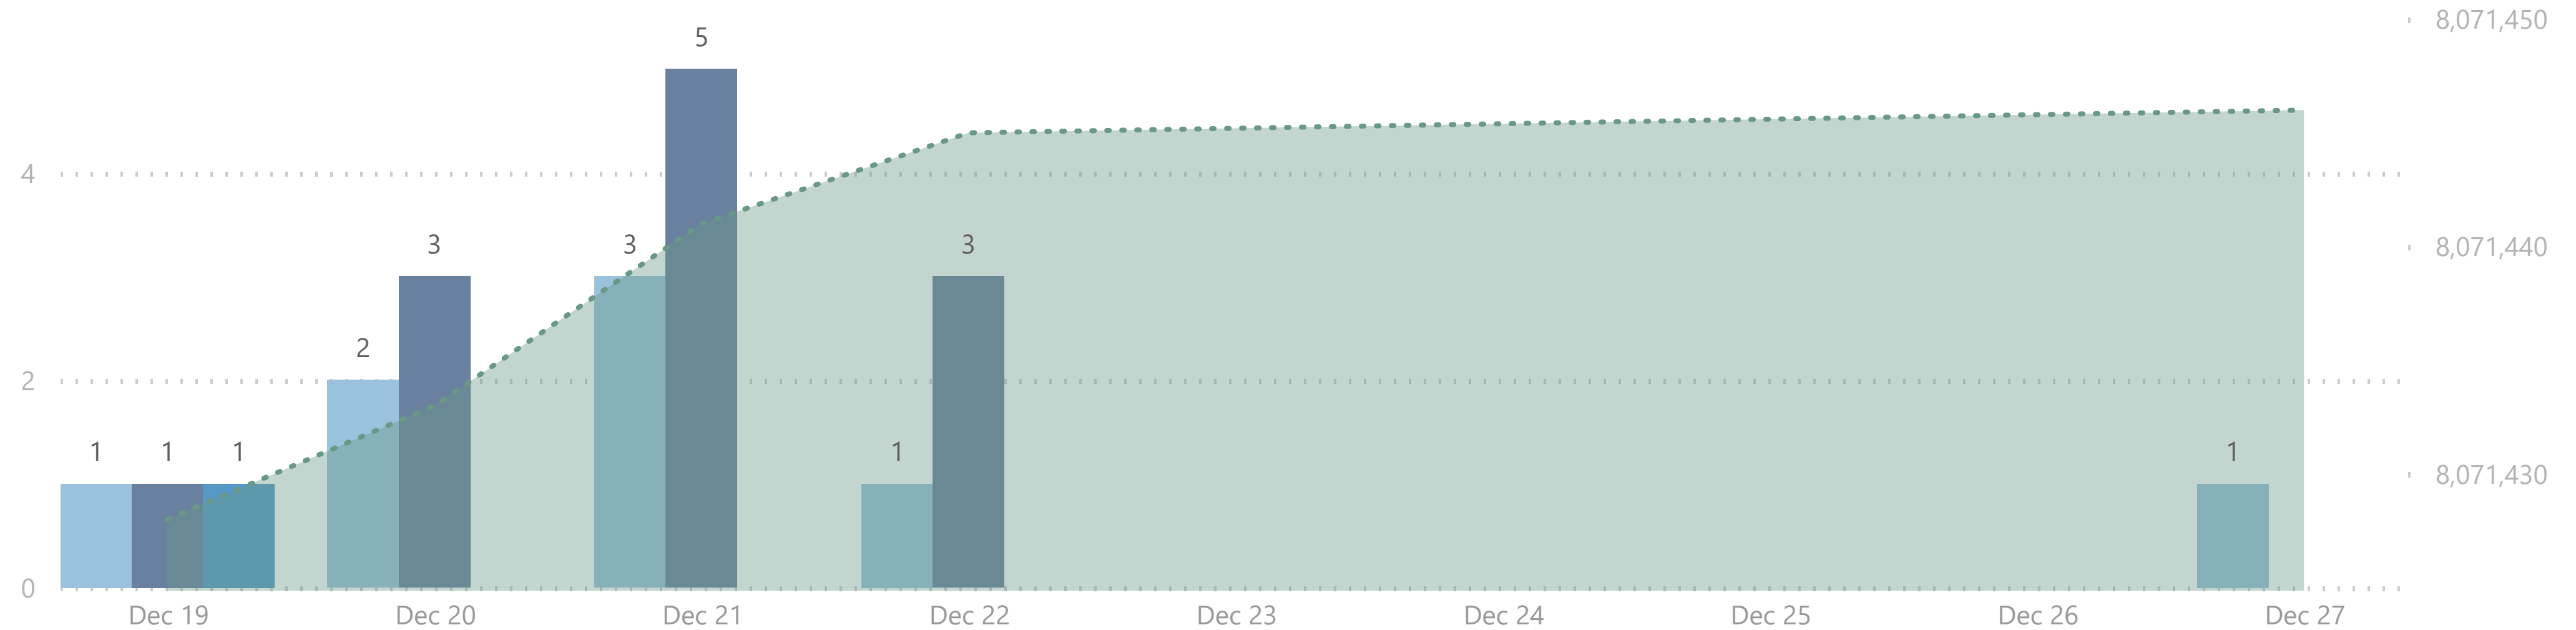

8,071,446

Total Vaccination Doses

3,869,740

Dose 1

241,291

Single Dose

3,823,786

Dose 2

136,629

Additional Dose

Please note:

1. The number recorded as having been delivered will always be modestly below the number actually delivered. This will be due to a lag in a small number of cases between the actual administration of the vaccination and the subsequent recording of details on the system.

No. of Doses Administered

● Dose 1 ● Dose 2 ● Additional Dose ● Tot. Cumulative

Doses Administered by Type

● Dose 1 ● Single Dose ● Dose 2 ● Additional Dose

Doses Administered by Age Group

● Dose 1 ● Single Dose ● Dose 2 ● Additional Dose