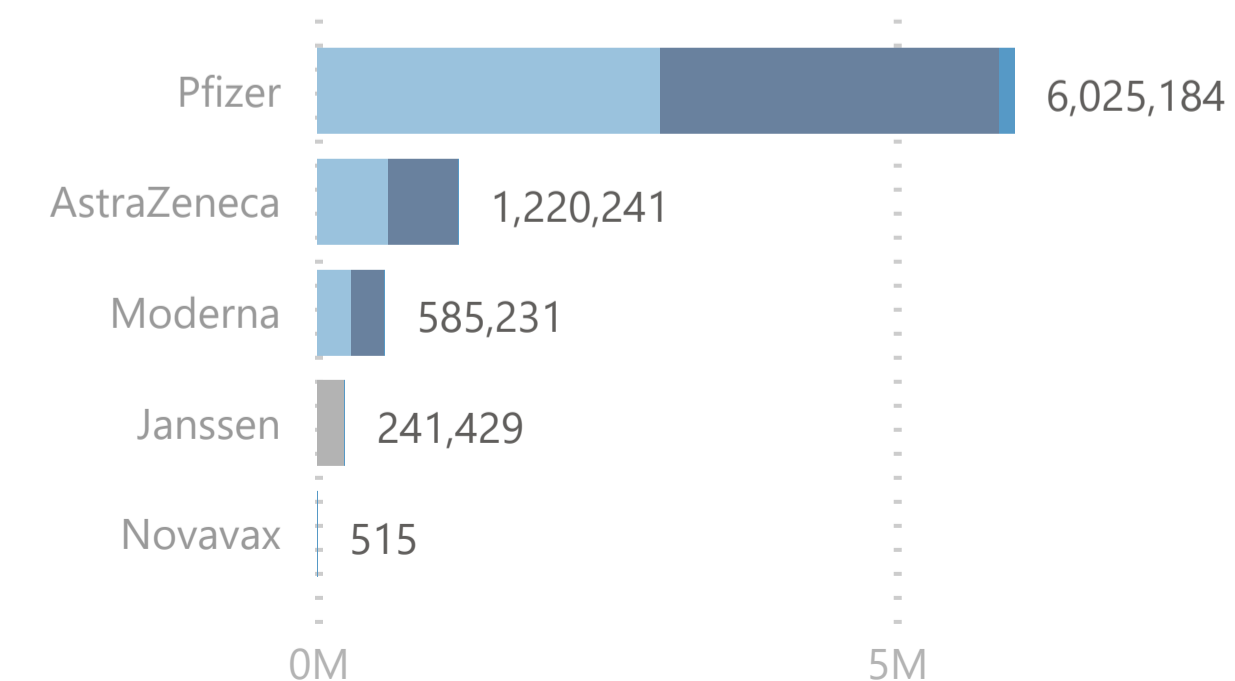

8,072,600

Total Vaccination Doses

3,870,356

Dose 1

241,303

Single Dose

3,824,290

Dose 2

136,651

Additional Dose

Please note:

1. The number recorded as having been delivered will always be modestly below the number actually delivered. This will be due to a lag in a small number of cases between the actual administration of the vaccination and the subsequent recording of details on the system.

No. of Doses Administered

● Dose 1 ● Dose 2 ● Additional Dose ● Tot. Cumulative

Doses Administered by Type

● Dose 1 ● Single Dose ● Dose 2 ● Additional Dose

Doses Administered by Age Group

● Dose 1 ● Single Dose ● Dose 2 ● Additional Dose