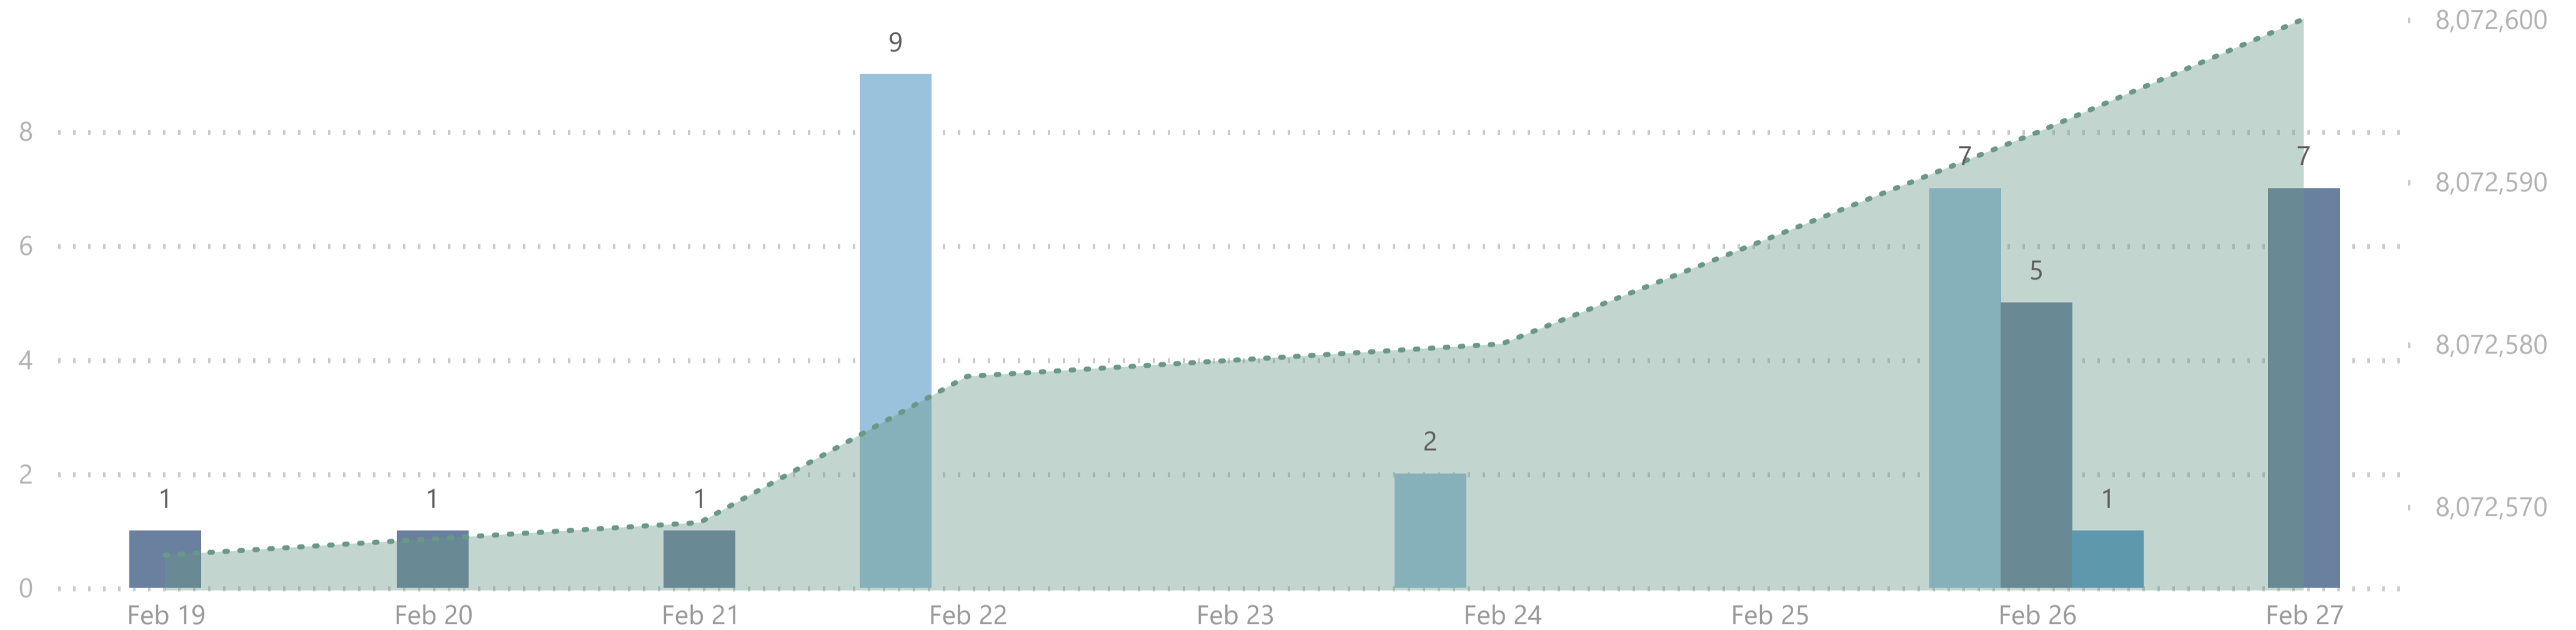

8,072,600

Total Vaccination Doses

3,870,356

Dose 1

241,303

Single Dose

3,824,290

Dose 2

136,651

Additional Dose

Please note:

1. The number recorded as having been delivered will always be modestly below the number actually delivered. This will be due to a lag in a small number of cases between the actual administration of the vaccination and the subsequent recording of details on the system.

No. of Doses Administered

● Dose 1 ● Dose 2 ● Additional Dose ● Tot. Cumulative

Doses Administered by Type

● Dose 1 ● Single Dose ● Dose 2 ● Additional Dose

Doses Administered by Age Group

● Dose 1 ● Single Dose ● Dose 2 ● Additional Dose