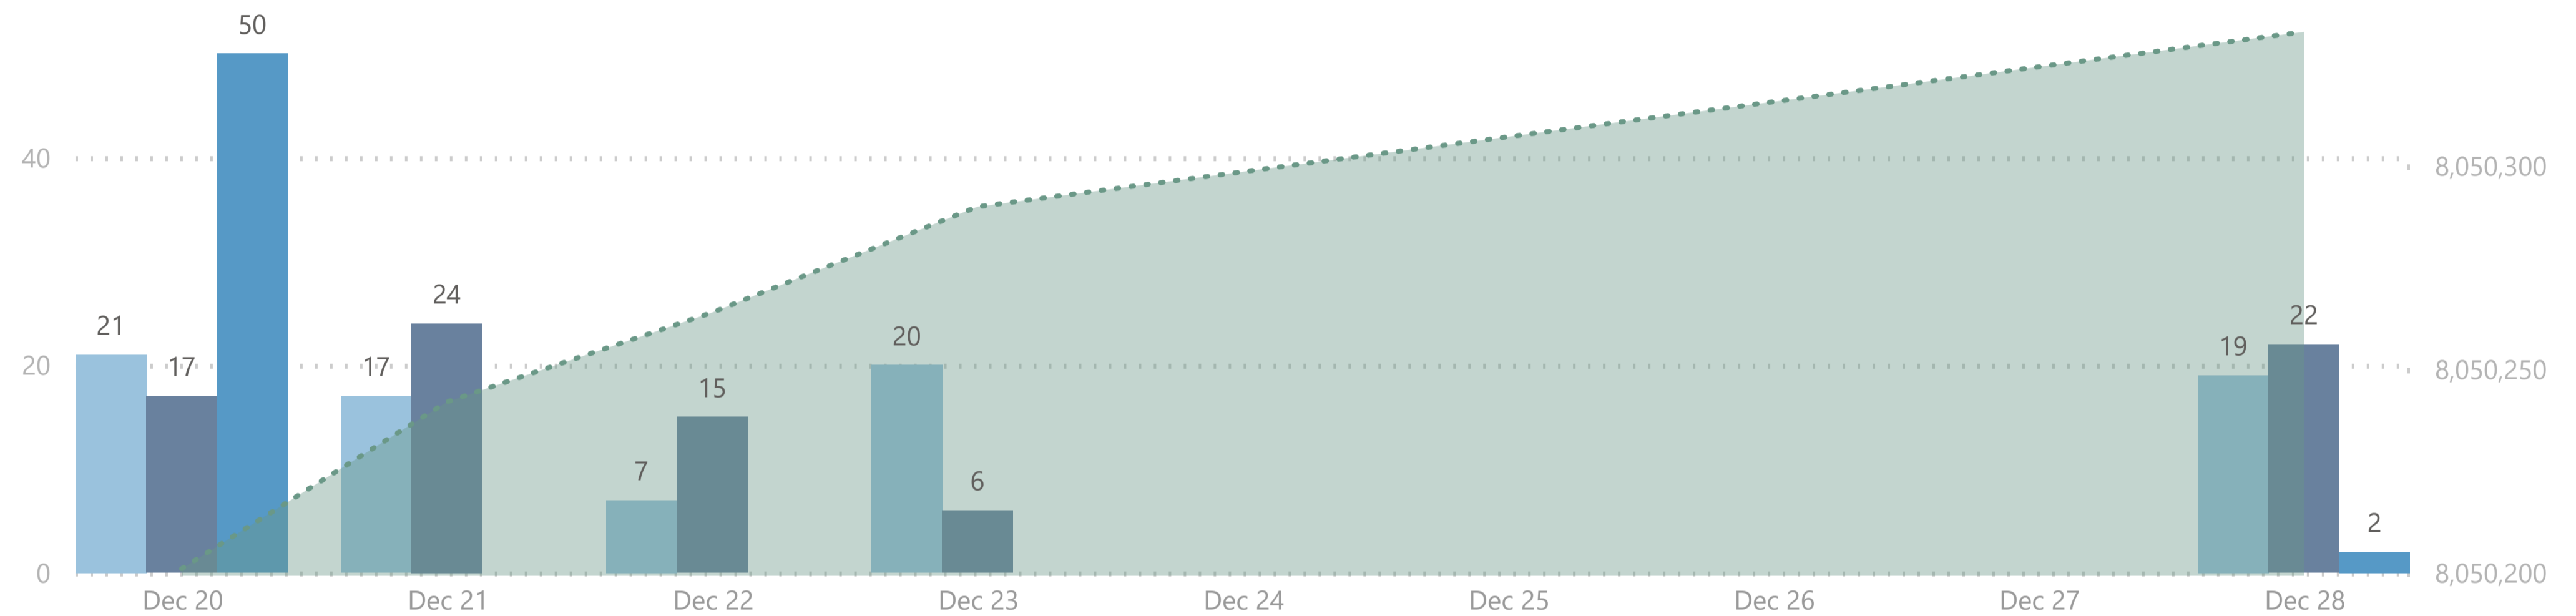

8,050,333

Total Vaccination Doses

3,862,820

Dose 1

241,090

Single Dose

3,815,628

Dose 2

130,795

Additional Dose

Please note:

1. The number recorded as having been delivered will always be modestly below the number actually delivered. This will be due to a lag in a small number of cases between the actual administration of the vaccination and the subsequent recording of details on the system.

No. of Doses Administered

● Dose 1 ● Dose 2 ● Additional Dose ● Tot. Cumulative

Doses Administered by Type

● Dose 1 ● Single Dose ● Dose 2 ● Additional Dose

Doses Administered by Age Group

● Dose 1 ● Single Dose ● Dose 2 ● Additional Dose