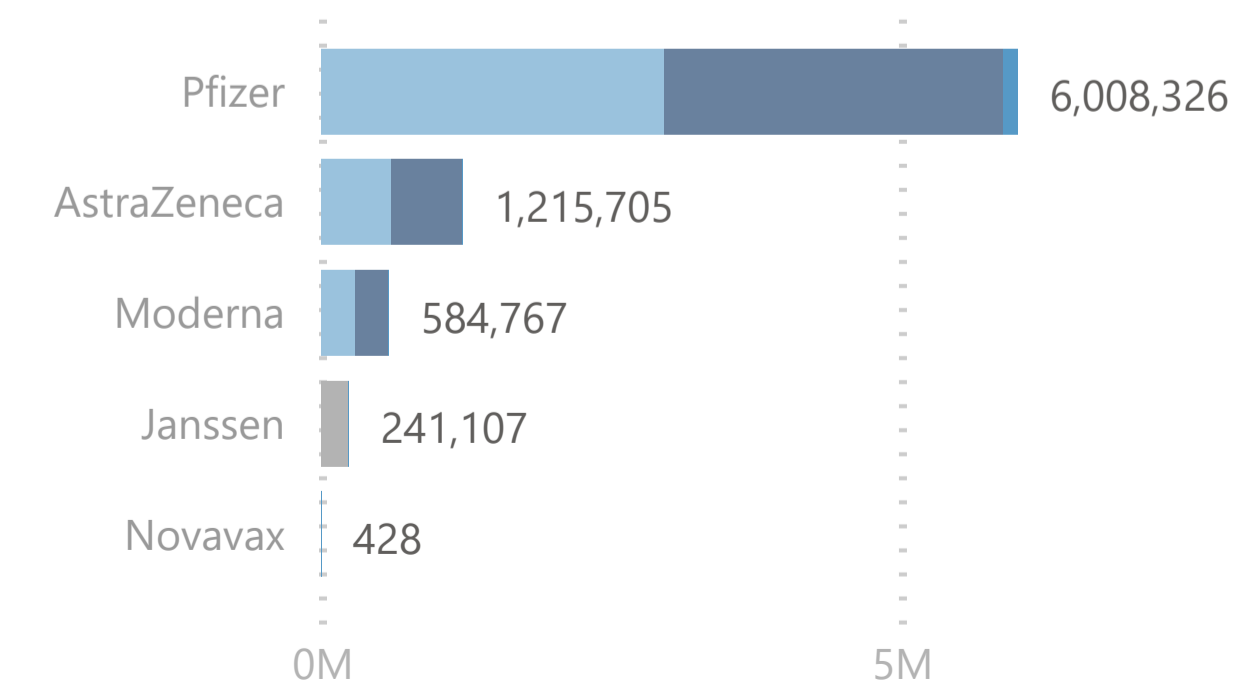

8,050,333

Total Vaccination Doses

3,862,820

Dose 1

241,090

Single Dose

3,815,628

Dose 2

130,795

Additional Dose

Please note:

1. The number recorded as having been delivered will always be modestly below the number actually delivered. This will be due to a lag in a small number of cases between the actual administration of the vaccination and the subsequent recording of details on the system.

No. of Doses Administered

● Dose 1 ● Dose 2 ● Additional Dose ● Tot. Cumulative

Doses Administered by Type

● Dose 1 ● Single Dose ● Dose 2 ● Additional Dose

Doses Administered by Age Group

● Dose 1 ● Single Dose ● Dose 2 ● Additional Dose