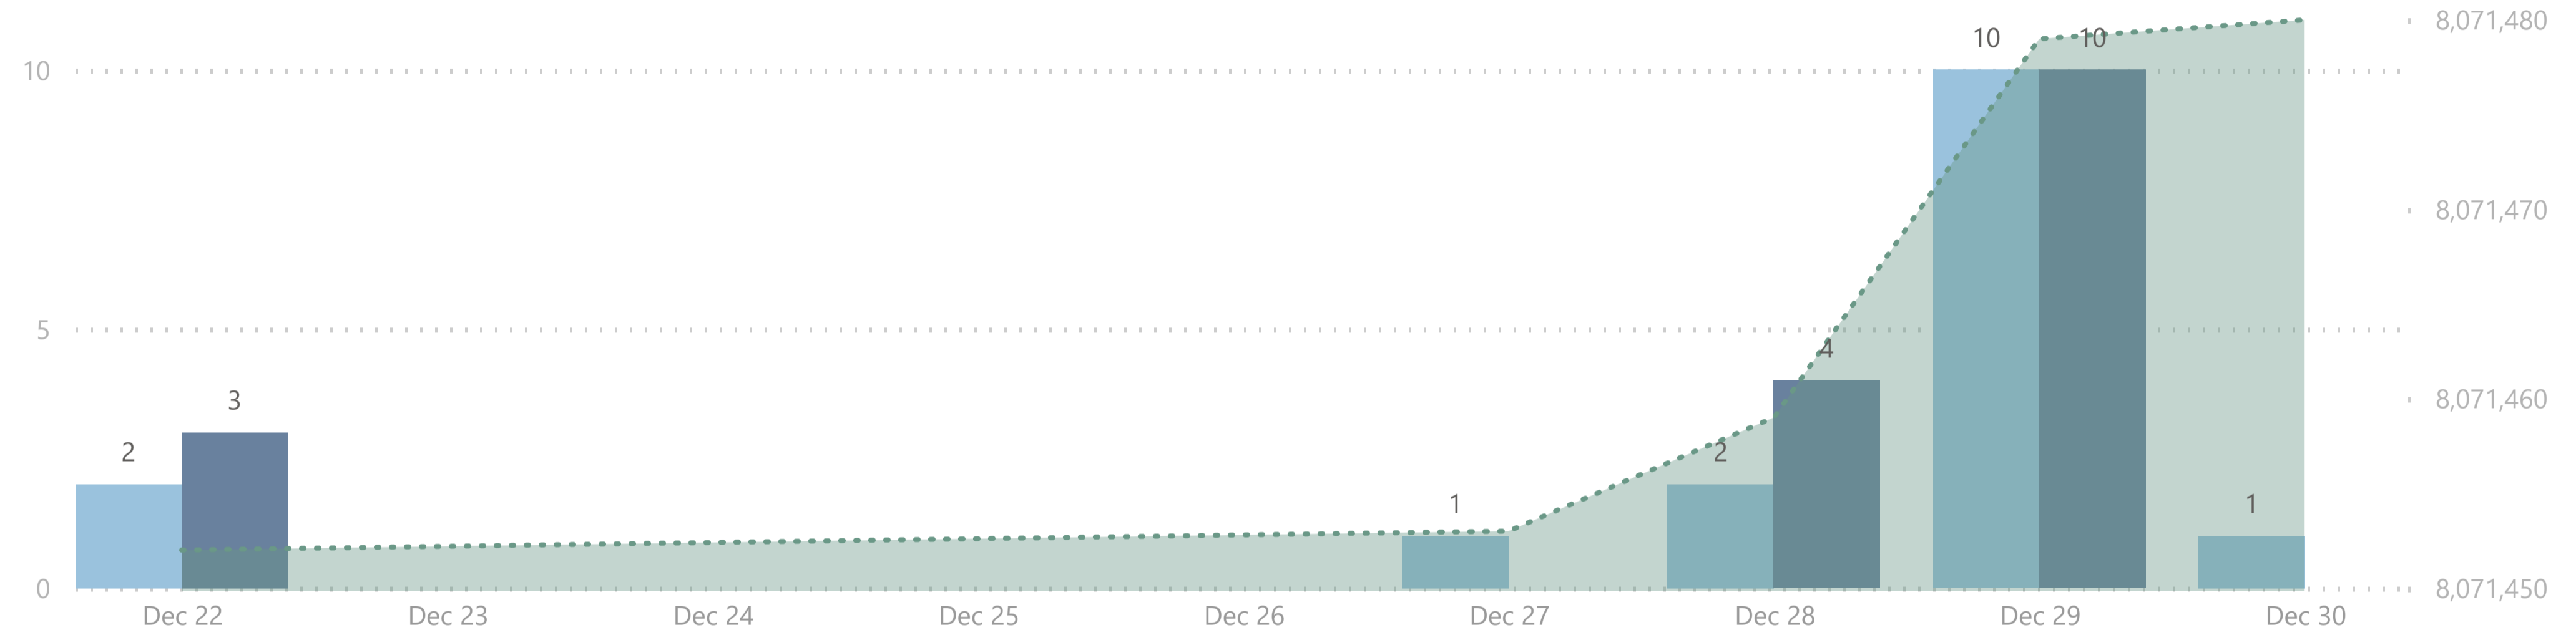

8,071,480

Total Vaccination Doses

3,869,758

Dose 1

241,291

Single Dose

3,823,802

Dose 2

136,629

Additional Dose

Please note:

1. The number recorded as having been delivered will always be modestly below the number actually delivered. This will be due to a lag in a small number of cases between the actual administration of the vaccination and the subsequent recording of details on the system.

No. of Doses Administered

● Dose 1 ● Dose 2 - - - - - Tot. Cumulative

Doses Administered by Type

● Dose 1 ● Single Dose ● Dose 2 ● Additional Dose

Doses Administered by Age Group

● Dose 1 ● Single Dose ● Dose 2 ● Additional Dose