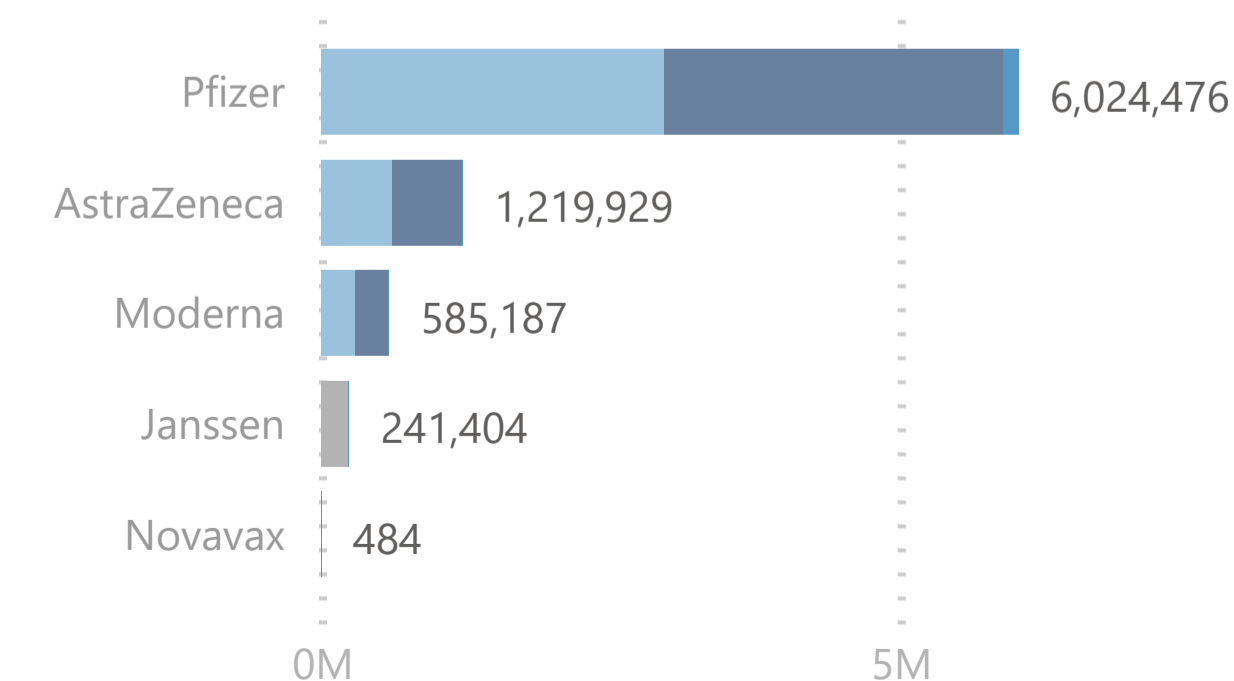

8,071,480

Total Vaccination Doses

3,869,758

Dose 1

241,291

Single Dose

3,823,802

Dose 2

136,629

Additional Dose

Please note:

1. The number recorded as having been delivered will always be modestly below the number actually delivered. This will be due to a lag in a small number of cases between the actual administration of the vaccination and the subsequent recording of details on the system.

No. of Doses Administered

● Dose 1 ● Dose 2 - - - - - Tot. Cumulative

Doses Administered by Type

● Dose 1 ● Single Dose ● Dose 2 ● Additional Dose

Doses Administered by Age Group

● Dose 1 ● Single Dose ● Dose 2 ● Additional Dose