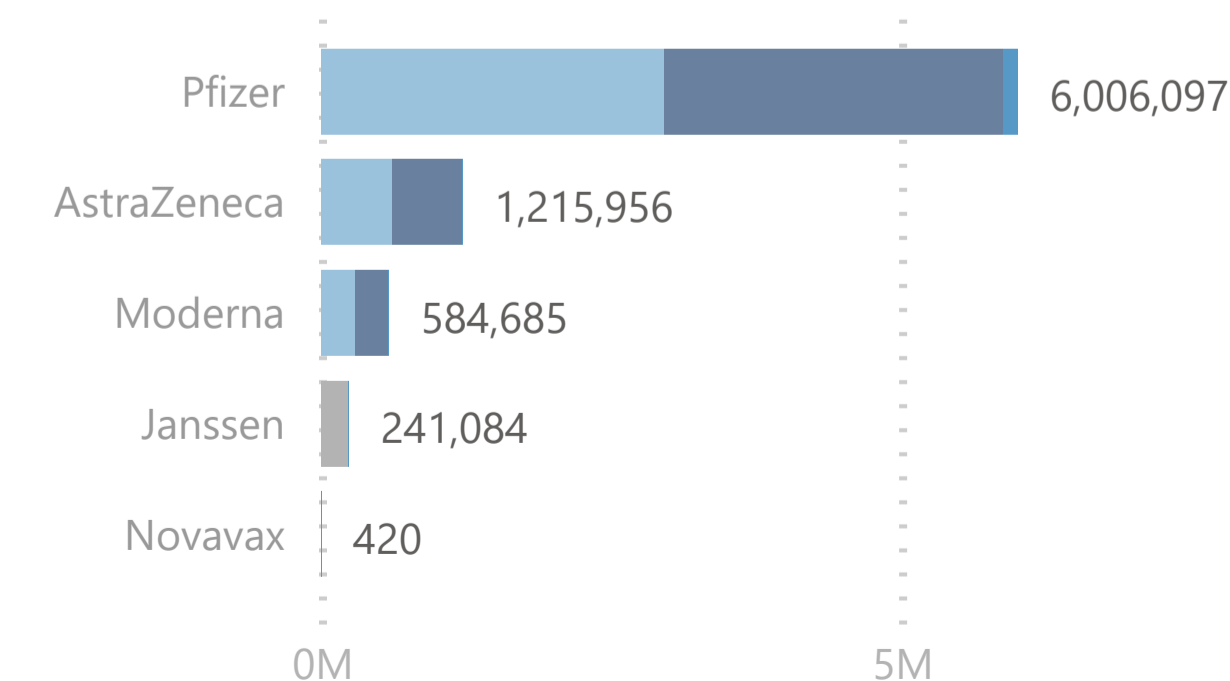

8,048,242

Total Vaccination Doses

3,862,367

Dose 1

241,066

Single Dose

3,814,937

Dose 2

129,872

Additional Dose

Please note:

1. The number recorded as having been delivered will always be modestly below the number actually delivered. This will be due to a lag in a small number of cases between the actual administration of the vaccination and the subsequent recording of details on the system.

No. of Doses Administered

● Dose 1 ● Dose 2 ● Additional Dose ● Tot. Cumulative

Doses Administered by Type

● Dose 1 ● Single Dose ● Dose 2 ● Additional Dose

Doses Administered by Age Group

● Dose 1 ● Single Dose ● Dose 2 ● Additional Dose