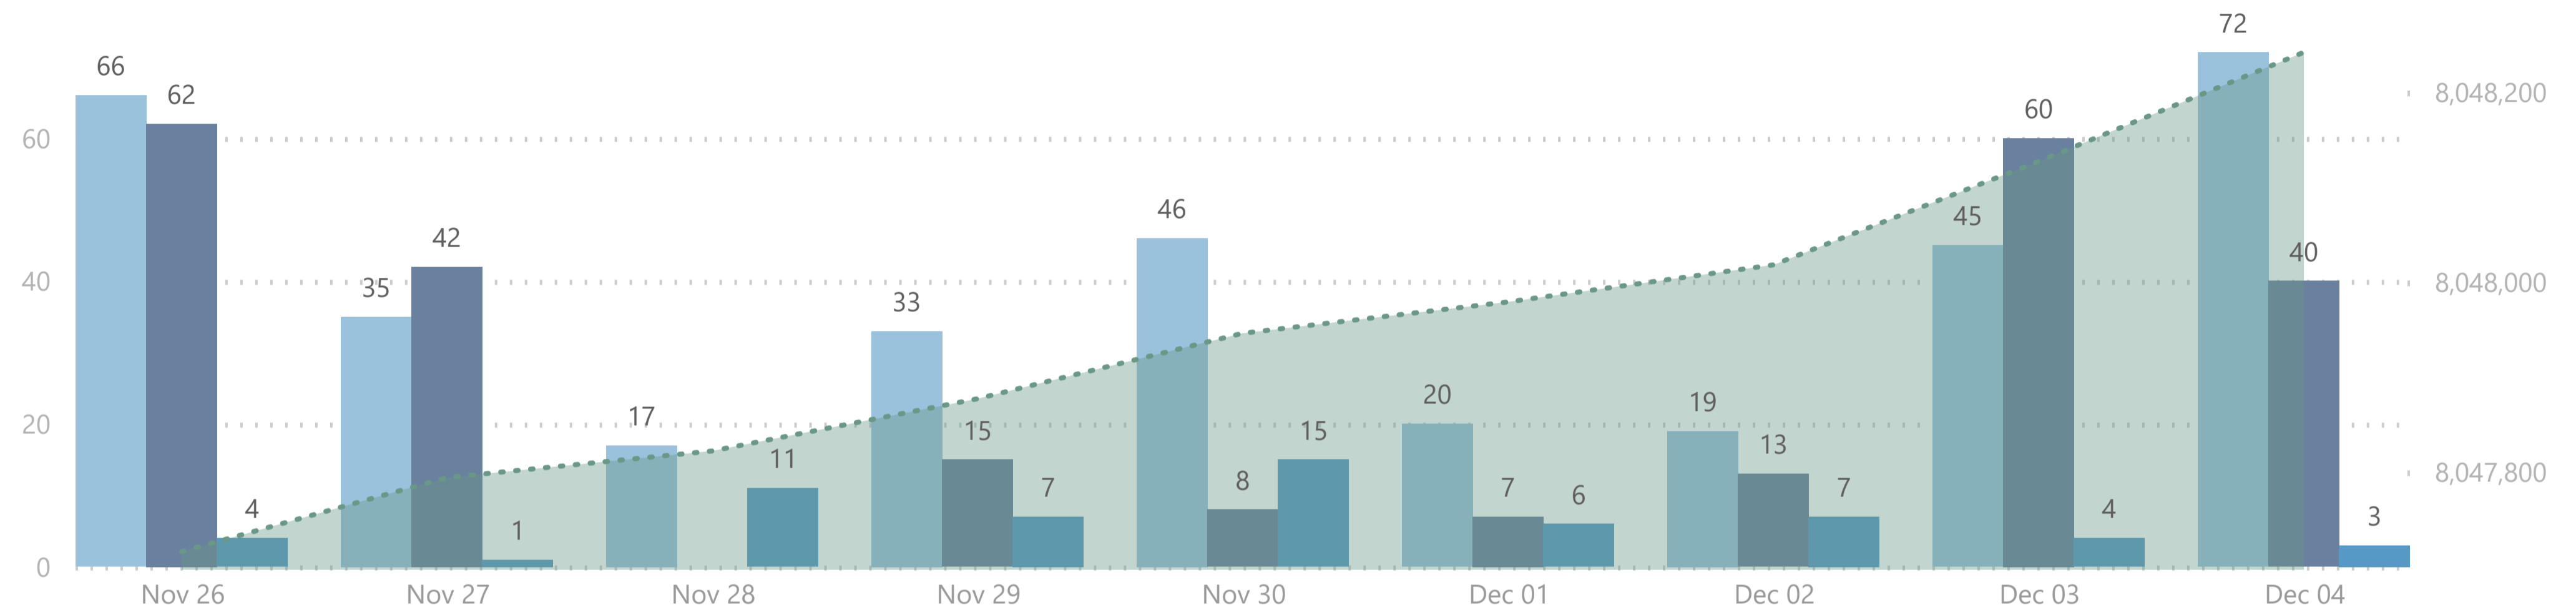

8,048,242

Total Vaccination Doses

3,862,367

Dose 1

241,066

Single Dose

3,814,937

Dose 2

129,872

Additional Dose

Please note:

1. The number recorded as having been delivered will always be modestly below the number actually delivered. This will be due to a lag in a small number of cases between the actual administration of the vaccination and the subsequent recording of details on the system.

No. of Doses Administered

● Dose 1 ● Dose 2 ● Additional Dose ● Tot. Cumulative

Doses Administered by Type

● Dose 1 ● Single Dose ● Dose 2 ● Additional Dose

Doses Administered by Age Group

● Dose 1 ● Single Dose ● Dose 2 ● Additional Dose