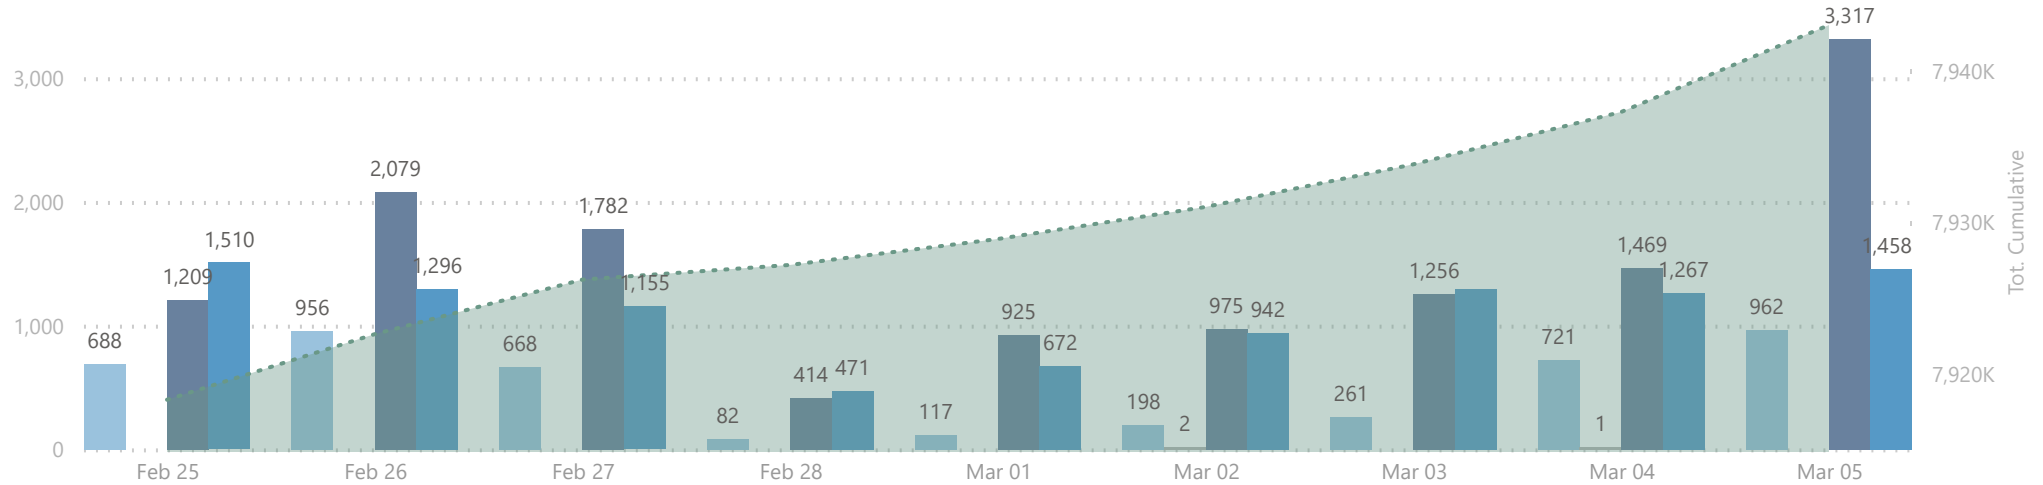

### 239,385

Single Dose

### 3,742,126

Dose 2

### 143,703

ImmunoComp. Dose

**Please note:**

1. The number recorded as having been delivered will always be modestly below the number actually delivered. This will be due to a lag in a small number of cases between the actual administration of the vaccination and the subsequent recording of details on the system.

### No. of Doses Administered

● Dose 1 ● Single Dose ● Dose 2 ● Immuno Dose ..... Tot. Cumulative