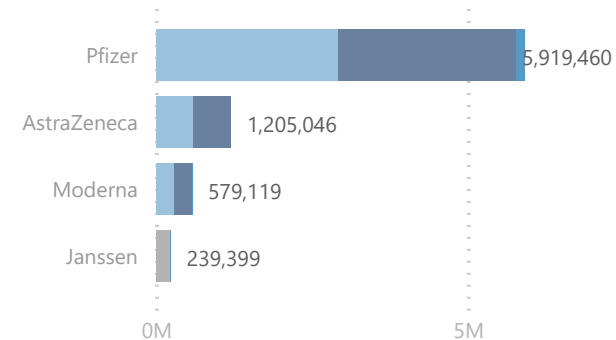

Doses Administered by Type

● Dose 1 ● Single Dose ● Dose 2 ● Immuno Dose