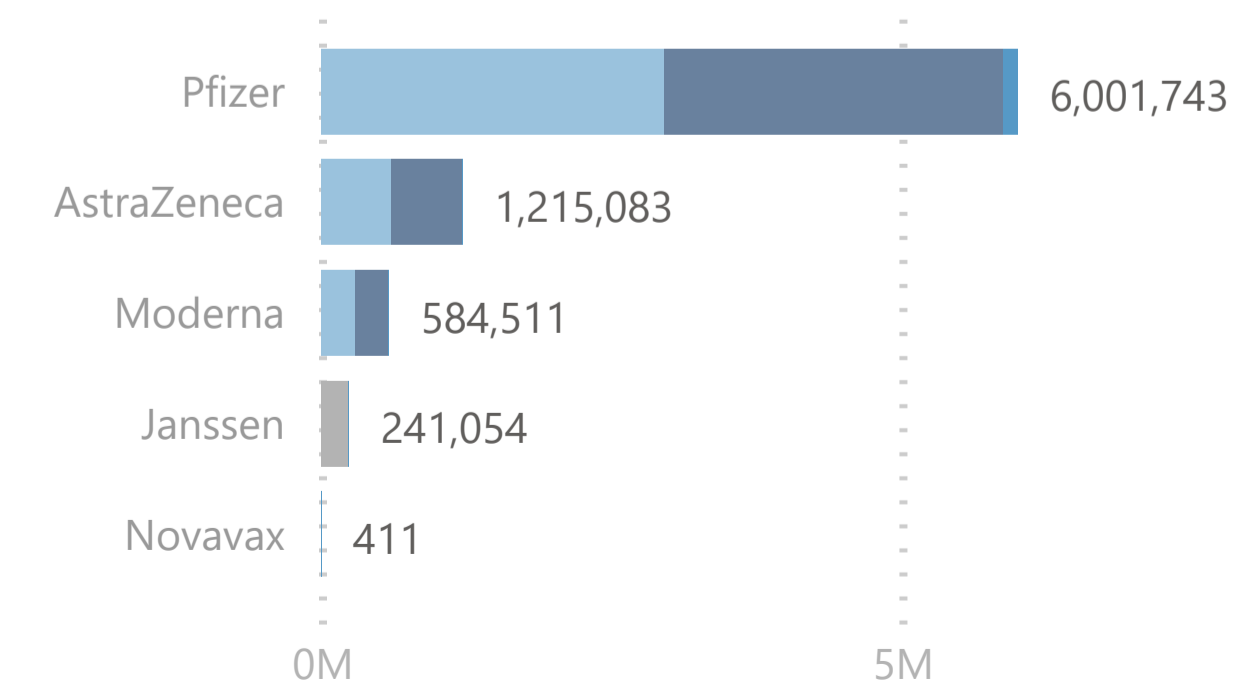

8,042,802

Total Vaccination Doses

3,859,647

Dose 1

241,040

Single Dose

3,812,887

Dose 2

129,228

Additional Dose

Please note:

1. The number recorded as having been delivered will always be modestly below the number actually delivered. This will be due to a lag in a small number of cases between the actual administration of the vaccination and the subsequent recording of details on the system.

No. of Doses Administered

● Dose 1 ● Dose 2 ● Additional Dose - - - - Tot. Cumulative

Doses Administered by Type

● Dose 1 ● Single Dose ● Dose 2 ● Additional Dose

Doses Administered by Age Group

● Dose 1 ● Single Dose ● Dose 2 ● Additional Dose