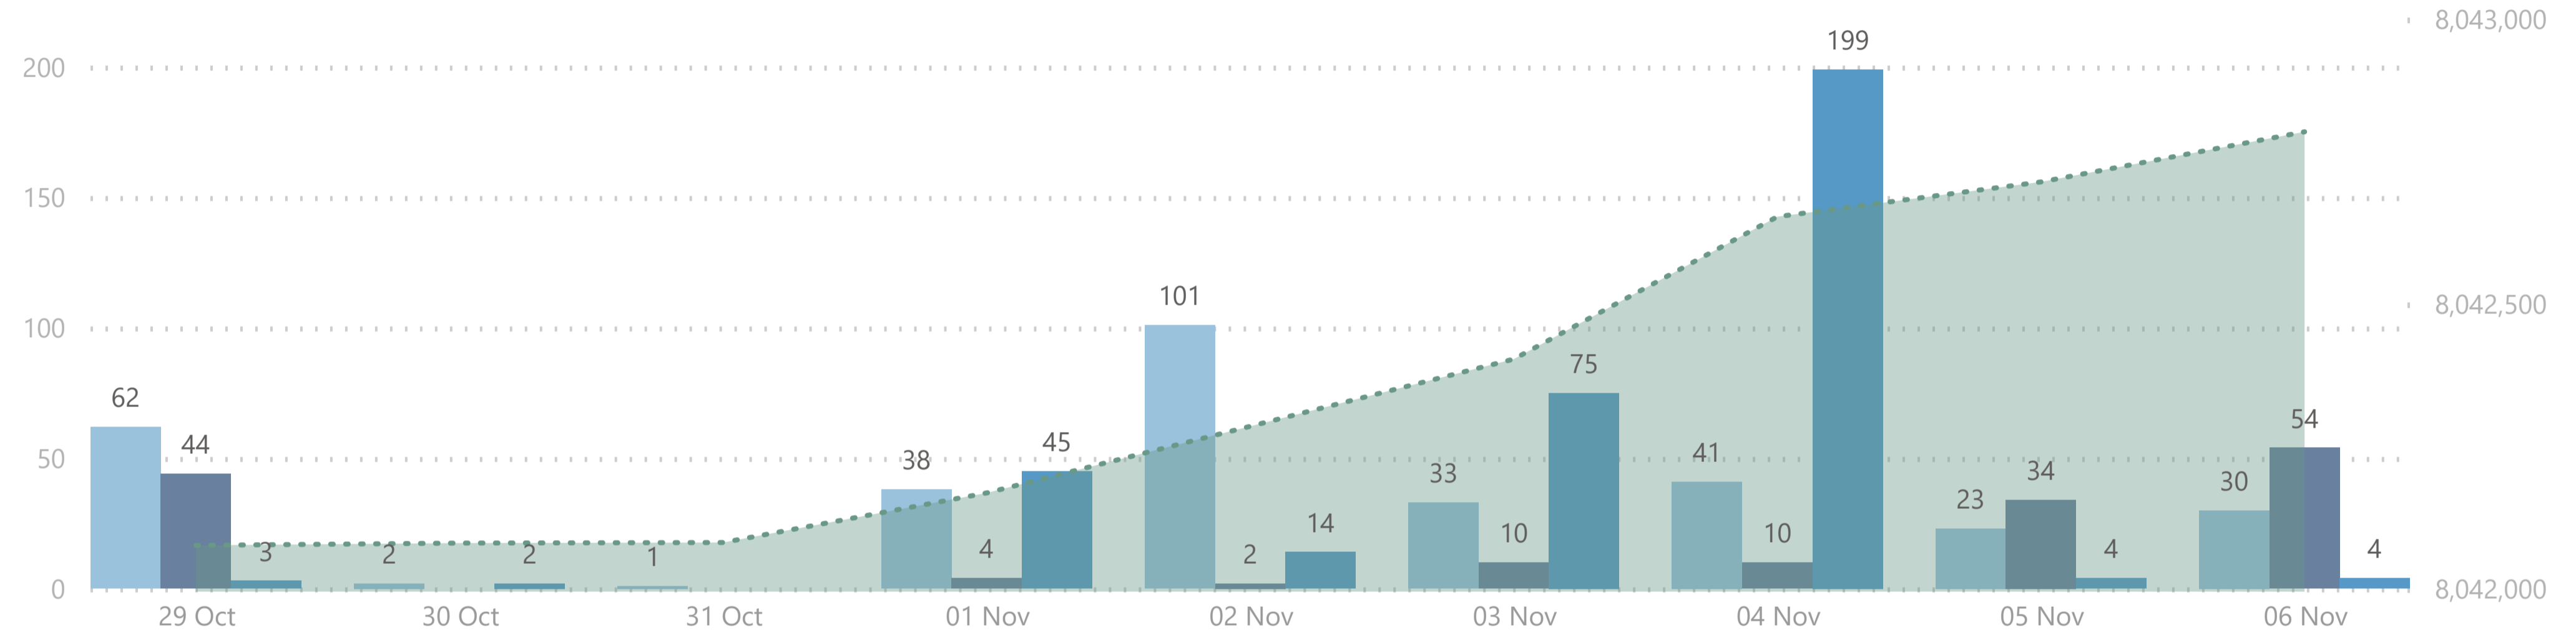

8,042,802

Total Vaccination Doses

3,859,647

Dose 1

241,040

Single Dose

3,812,887

Dose 2

129,228

Additional Dose

Please note:

1. The number recorded as having been delivered will always be modestly below the number actually delivered. This will be due to a lag in a small number of cases between the actual administration of the vaccination and the subsequent recording of details on the system.

No. of Doses Administered

● Dose 1 ● Dose 2 ● Additional Dose - - - - Tot. Cumulative

Doses Administered by Type

● Dose 1 ● Single Dose ● Dose 2 ● Additional Dose

Doses Administered by Age Group

● Dose 1 ● Single Dose ● Dose 2 ● Additional Dose