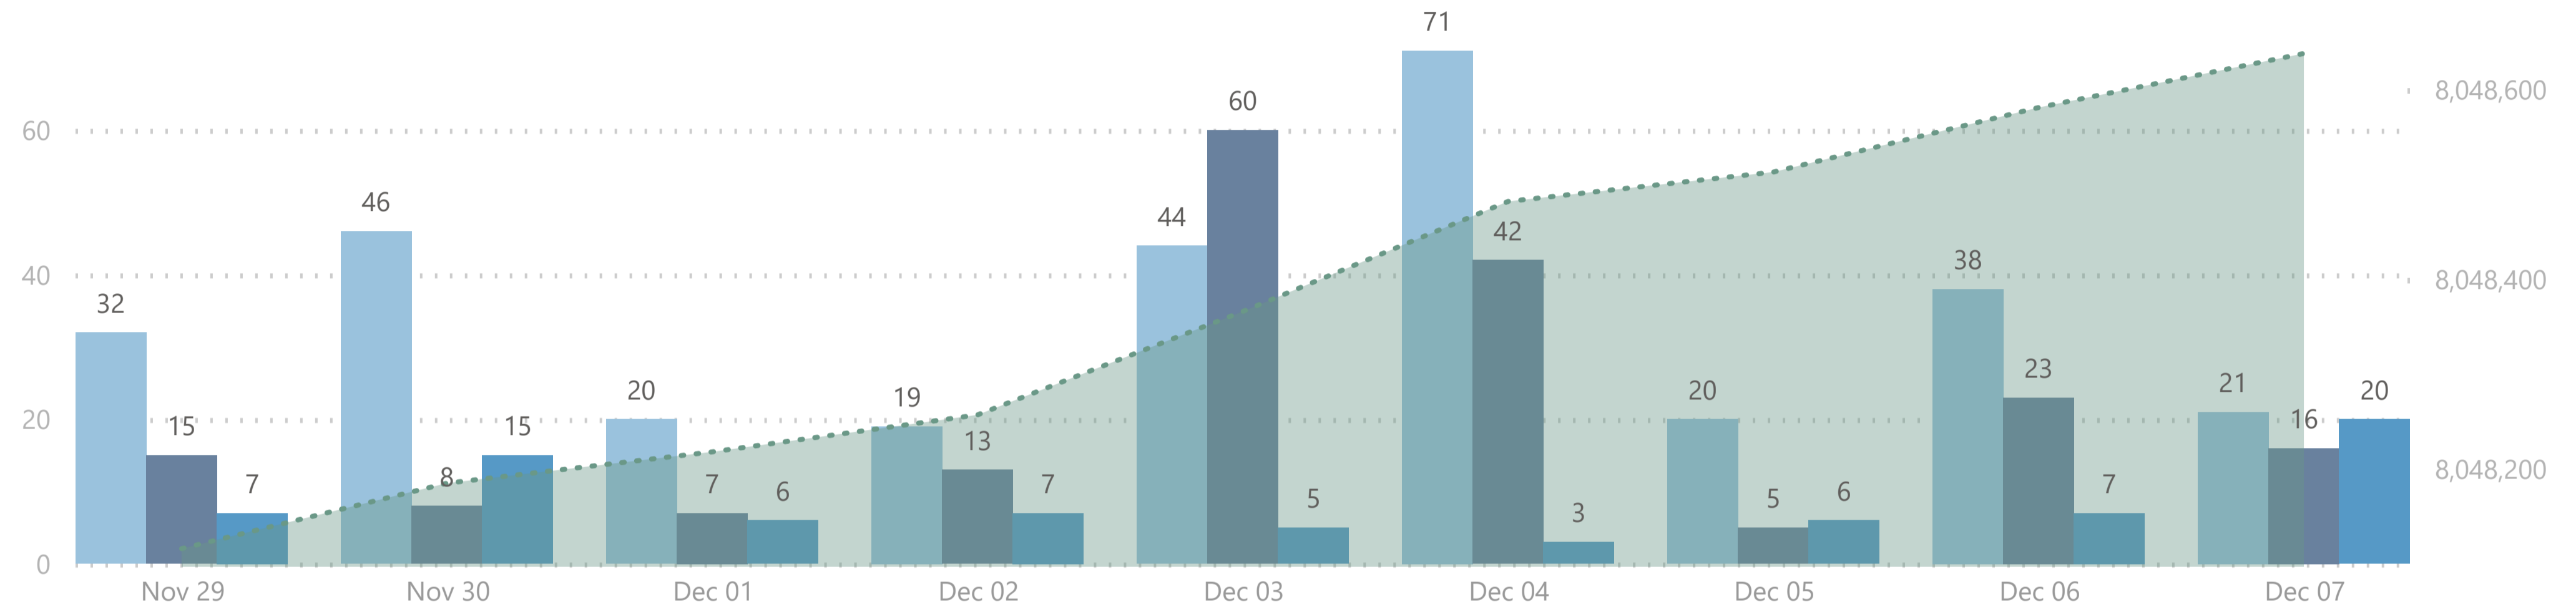

8,048,638

Total Vaccination Doses

3,862,545

Dose 1

241,071

Single Dose

3,815,091

Dose 2

129,931

Additional Dose

Please note:

1. The number recorded as having been delivered will always be modestly below the number actually delivered. This will be due to a lag in a small number of cases between the actual administration of the vaccination and the subsequent recording of details on the system.

No. of Doses Administered

● Dose 1 ● Dose 2 ● Additional Dose ● Tot. Cumulative

Doses Administered by Type

● Dose 1 ● Single Dose ● Dose 2 ● Additional Dose

Doses Administered by Age Group

● Dose 1 ● Single Dose ● Dose 2 ● Additional Dose