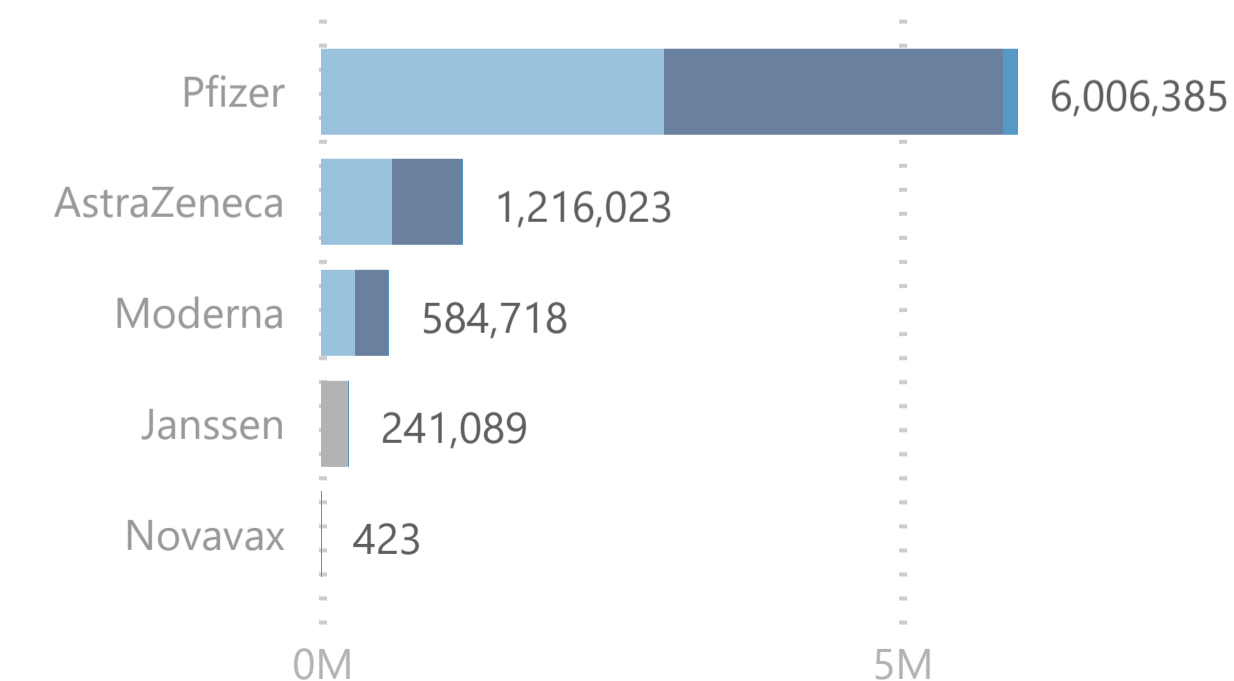

8,048,638

Total Vaccination Doses

3,862,545

Dose 1

241,071

Single Dose

3,815,091

Dose 2

129,931

Additional Dose

Please note:

1. The number recorded as having been delivered will always be modestly below the number actually delivered. This will be due to a lag in a small number of cases between the actual administration of the vaccination and the subsequent recording of details on the system.

No. of Doses Administered

● Dose 1 ● Dose 2 ● Additional Dose ● Tot. Cumulative

Doses Administered by Type

● Dose 1 ● Single Dose ● Dose 2 ● Additional Dose

Doses Administered by Age Group

● Dose 1 ● Single Dose ● Dose 2 ● Additional Dose