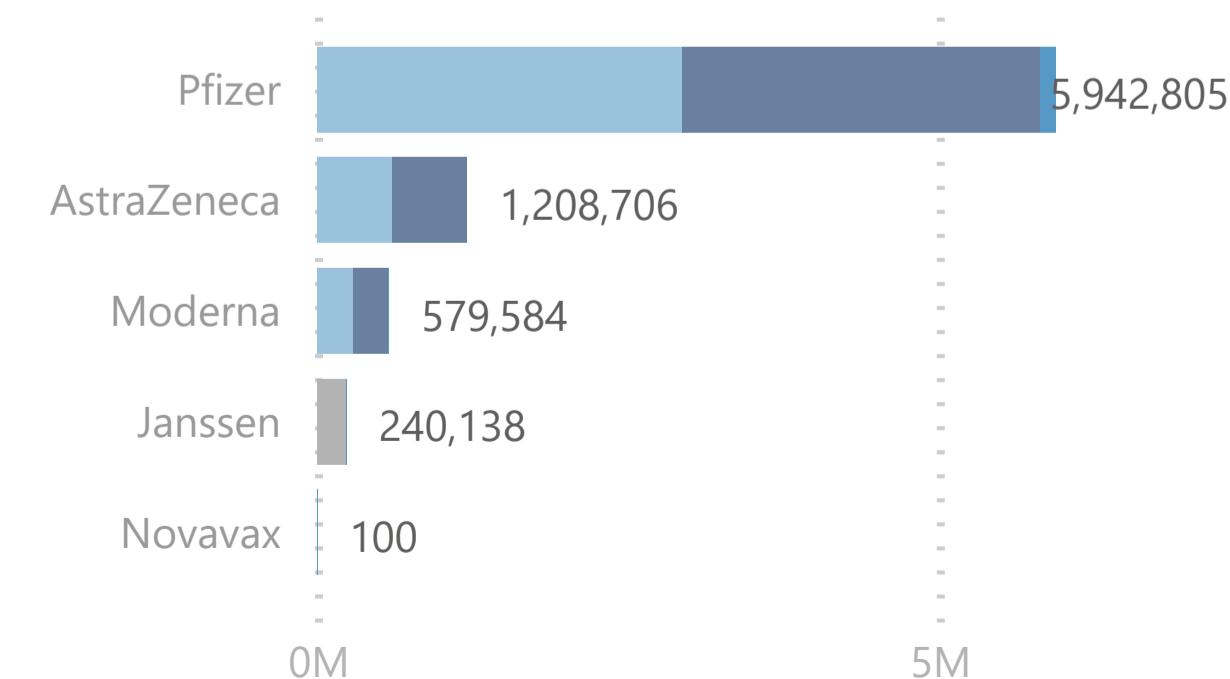

Doses Administered by Type

● Dose 1 ● Single Dose ● Dose 2 ● Immuno Dose