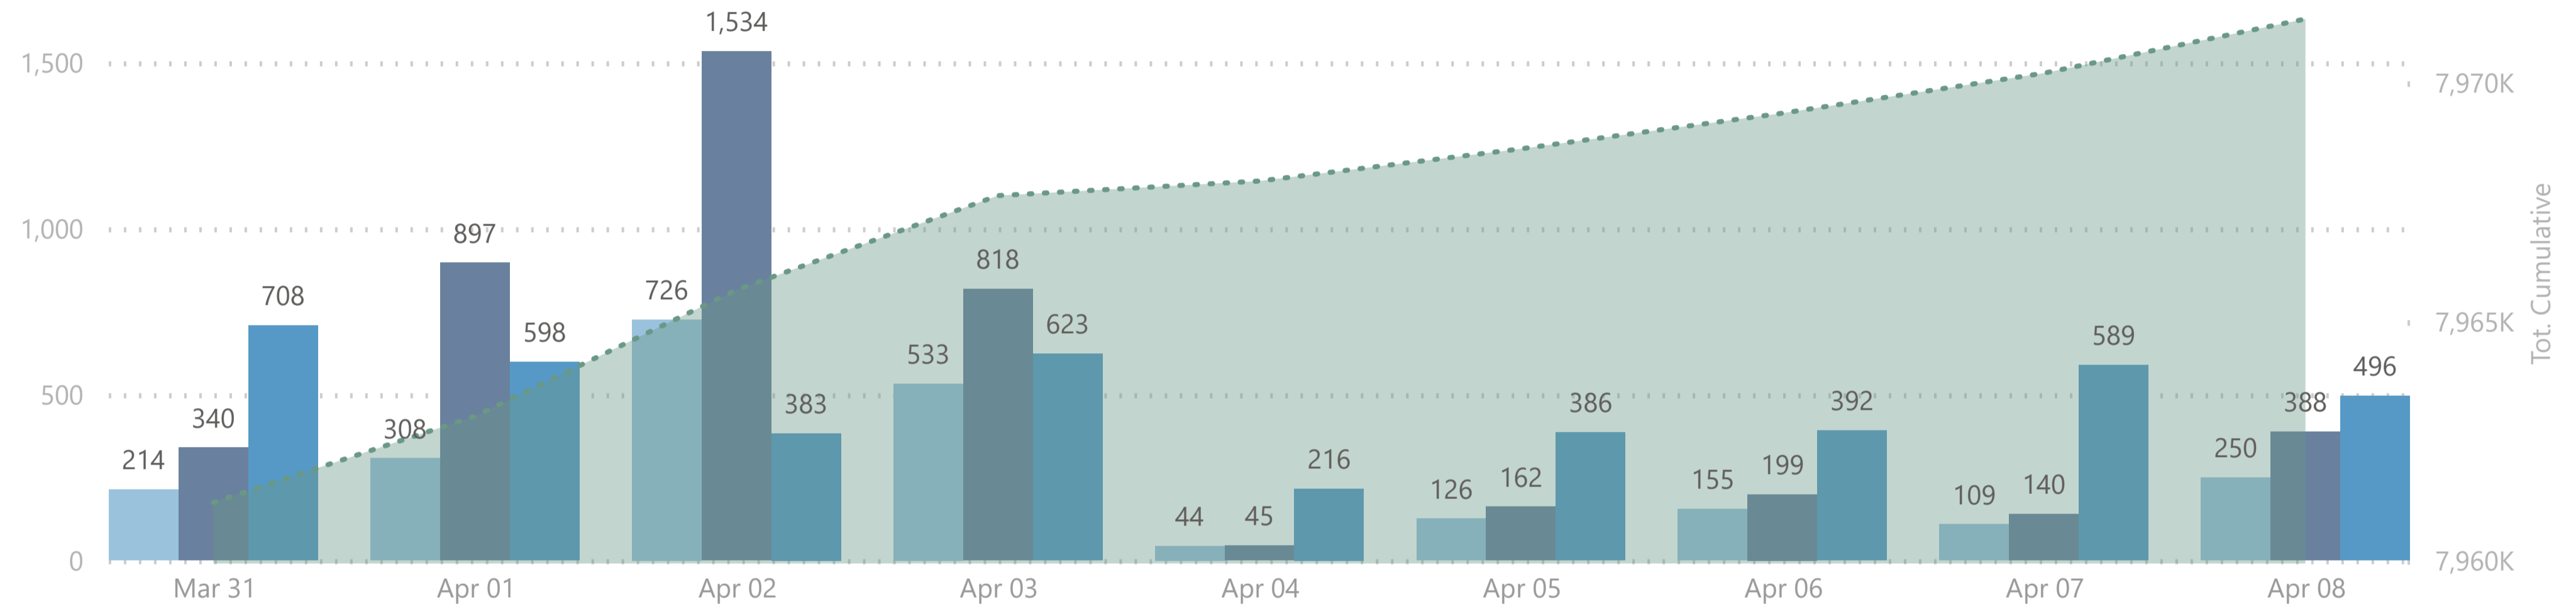

### 3,832,895

Dose 1

### 3,774,113

Dose 2

### 124,200

ImmunoComp. Dose

**Please note:**

1. The number recorded as having been delivered will always be modestly below the number actually delivered. This will be due to a lag in a small number of cases between the actual administration of the vaccination and the subsequent recording of details on the system.

### No. of Doses Administered

● Dose 1 ● Dose 2 ● Immuno Dose - - - - Tot. Cumulative