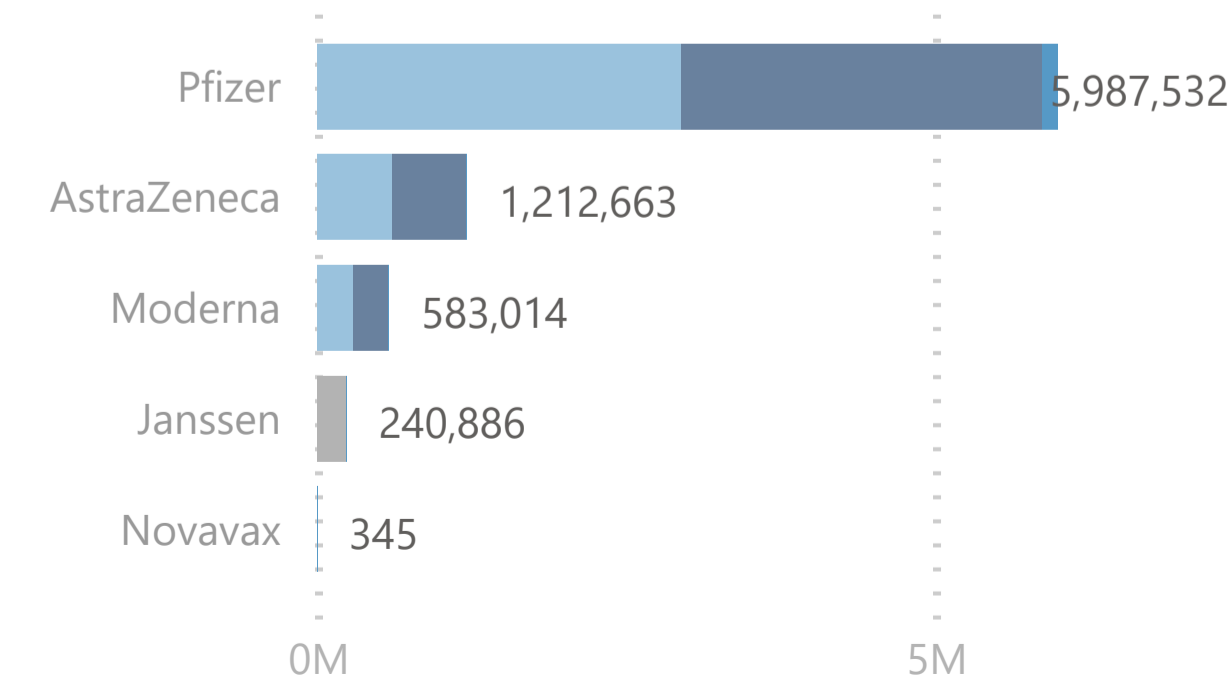

8,024,440

Total Vaccination Doses

3,852,420

Dose 1

240,873

Single Dose

3,806,178

Dose 2

124,969

ImmunoComp. Dose

Please note:

1. The number recorded as having been delivered will always be modestly below the number actually delivered. This will be due to a lag in a small number of cases between the actual administration of the vaccination and the subsequent recording of details on the system.

No. of Doses Administered

● Dose 1 ● Dose 2 ● Immuno Dose - - - - Tot. Cumulative

Doses Administered by Type

● Dose 1 ● Single Dose ● Dose 2 ● Immuno Dose

Doses Administered by Age Group

● Dose 1 ● Single Dose ● Dose 2 ● Immuno Dose