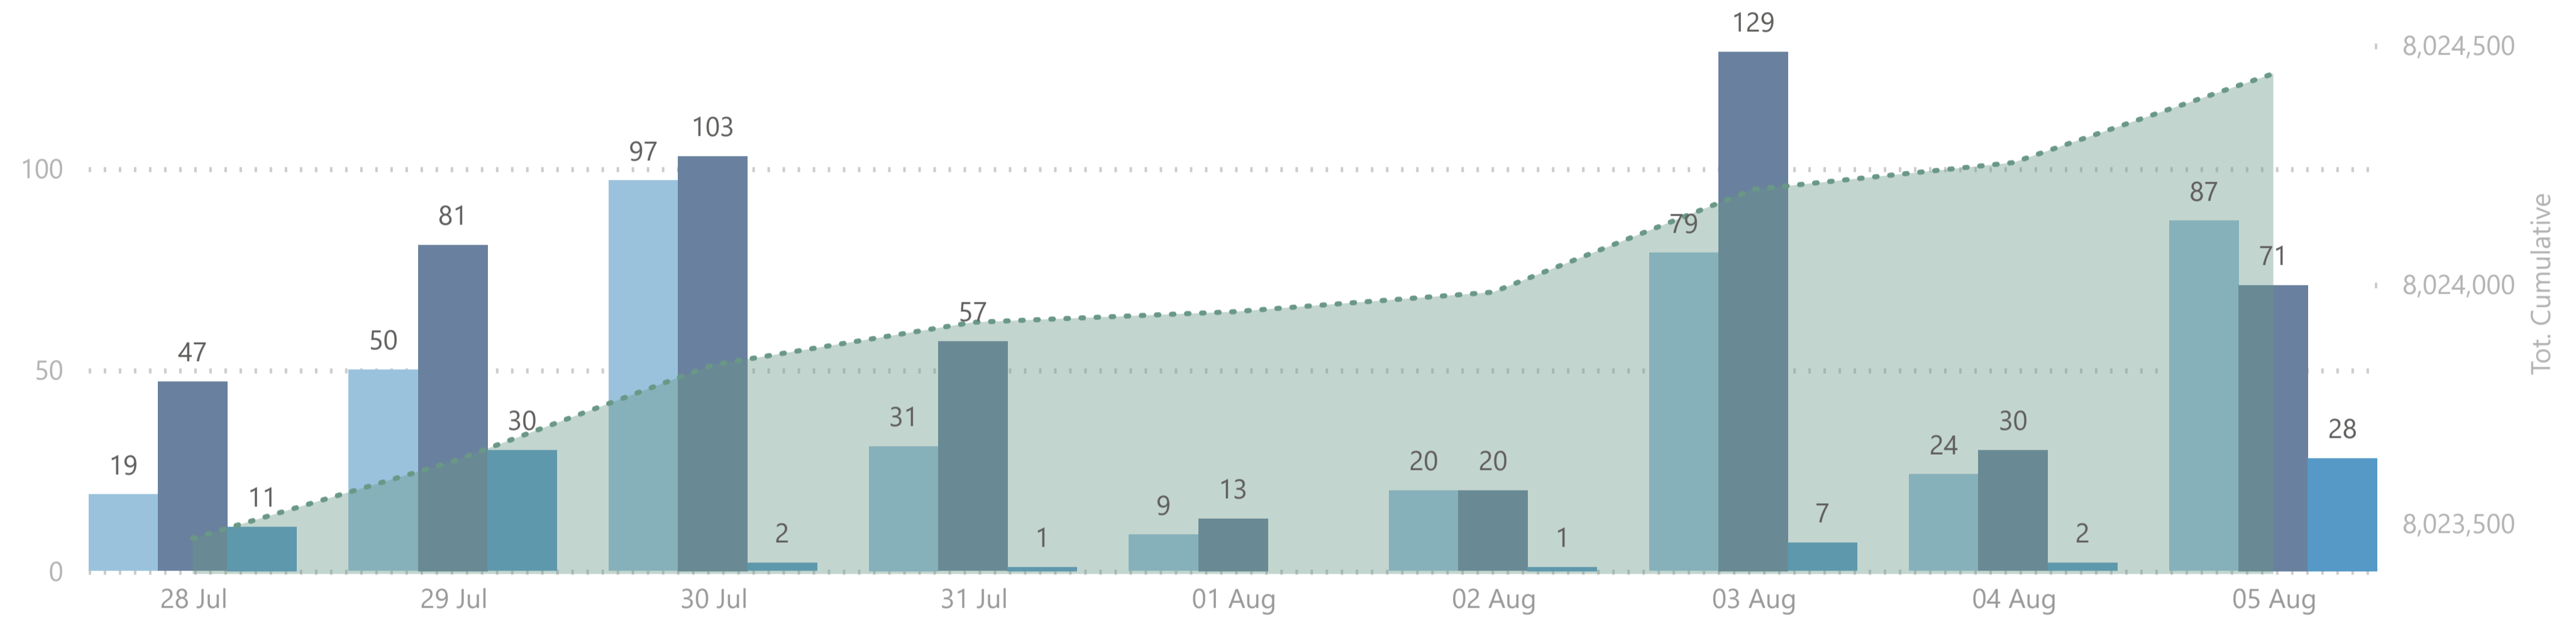

8,024,440

Total Vaccination Doses

3,852,420

Dose 1

240,873

Single Dose

3,806,178

Dose 2

124,969

ImmunoComp. Dose

Please note:

1. The number recorded as having been delivered will always be modestly below the number actually delivered. This will be due to a lag in a small number of cases between the actual administration of the vaccination and the subsequent recording of details on the system.

No. of Doses Administered

● Dose 1 ● Dose 2 ● Immuno Dose - - - - Tot. Cumulative

Doses Administered by Type

● Dose 1 ● Single Dose ● Dose 2 ● Immuno Dose

Doses Administered by Age Group

● Dose 1 ● Single Dose ● Dose 2 ● Immuno Dose