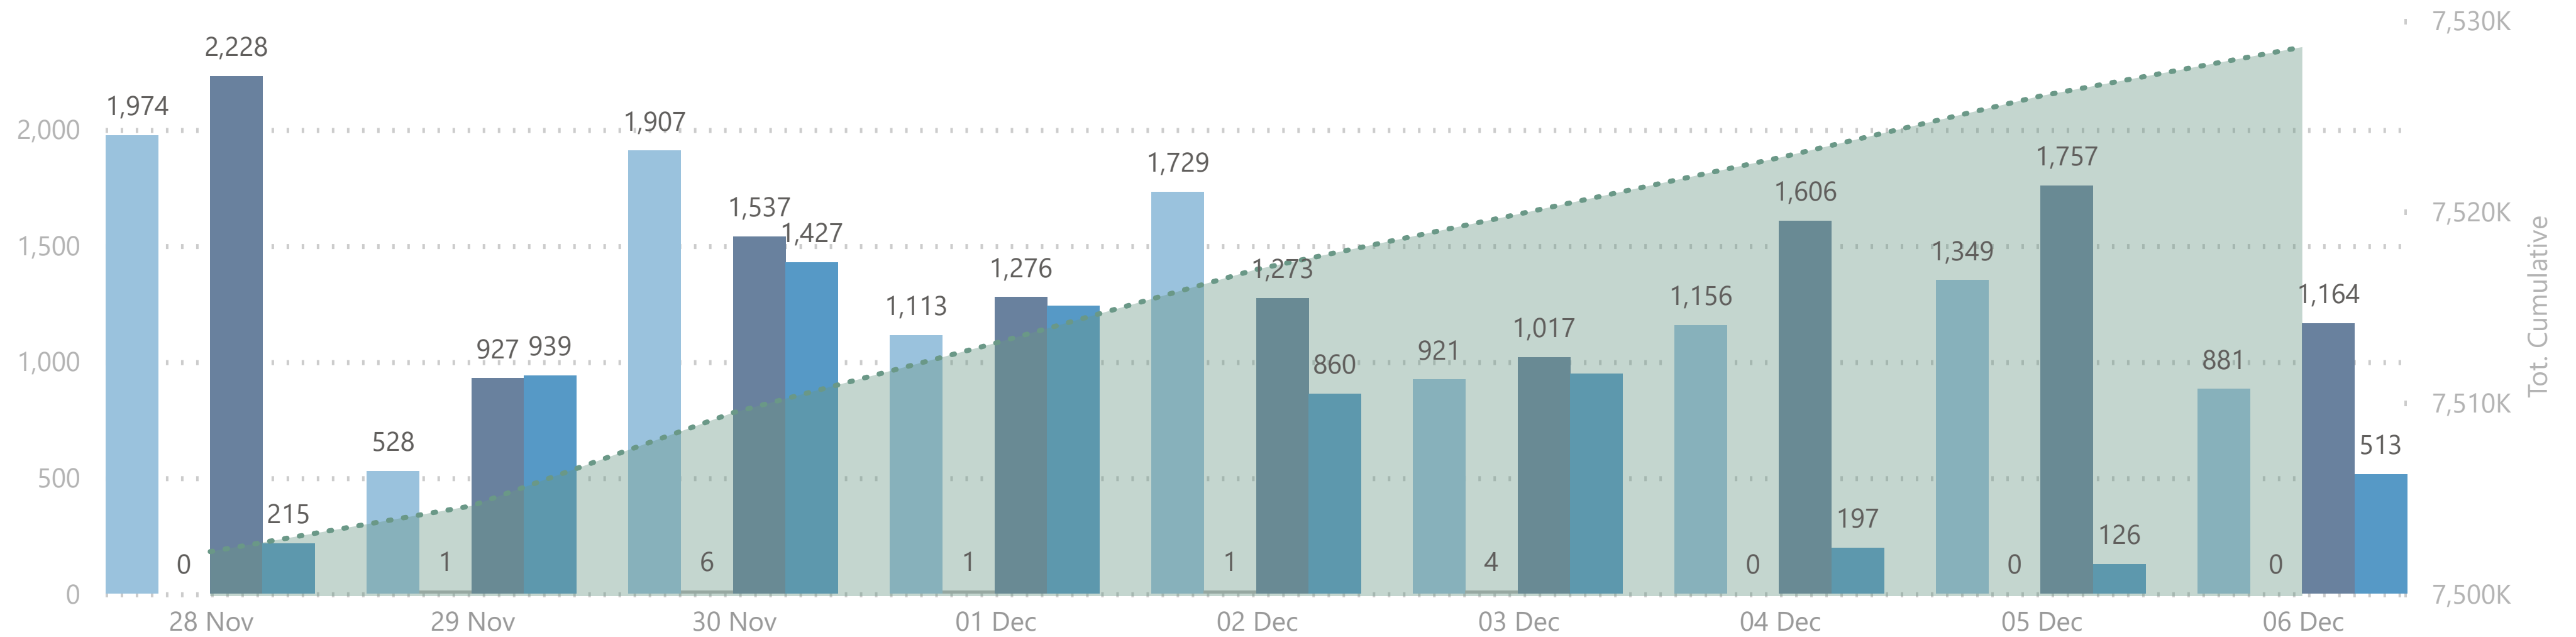

### 236,522

Single Dose

### 3,568,103

Dose 2

### 91,497

ImmunoComp. Dose

**Please note:**

1. The number recorded as having been delivered will always be modestly below the number actually delivered. This will be due to a lag in a small number of cases between the actual administration of the vaccination and the subsequent recording of details on the system.

### No. of Doses Administered

● Dose 1 ● Single Dose ● Dose 2 ● Immuno Dose - - - - - Tot. Cumulative