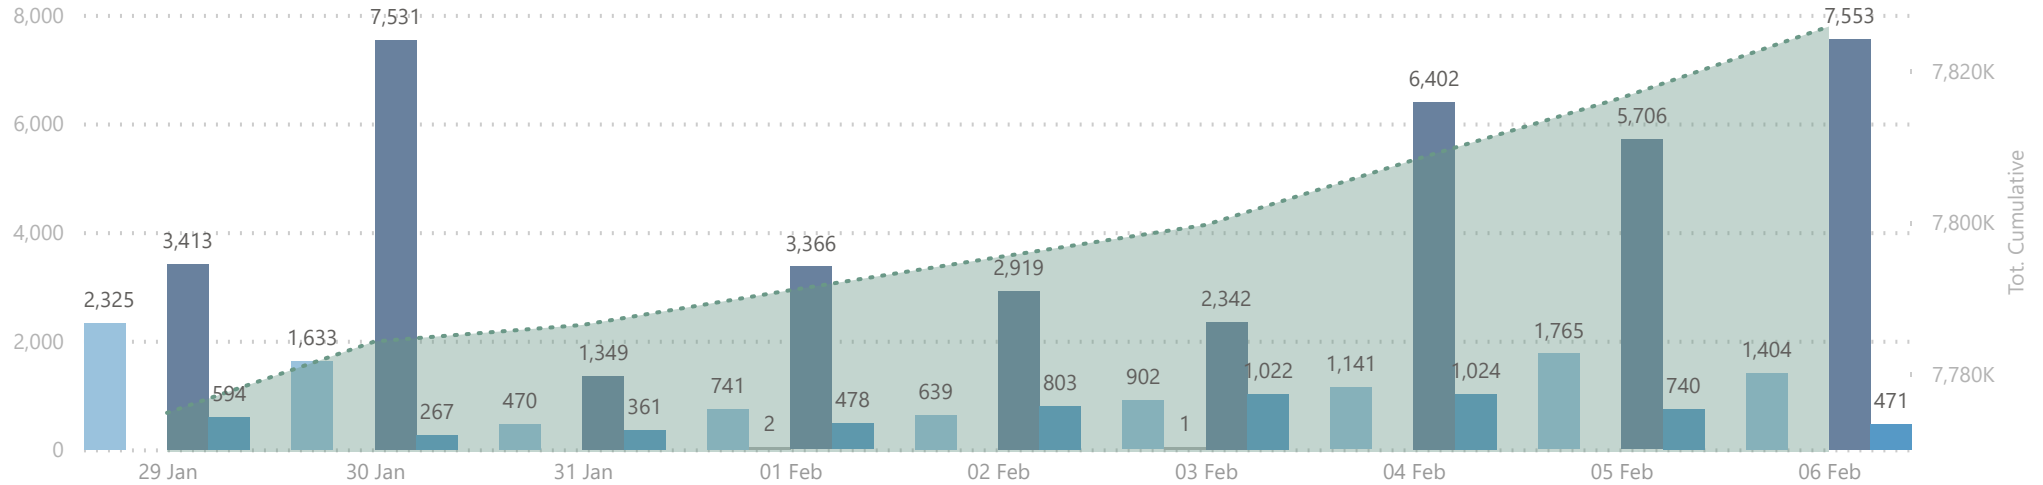

7,825,860

Total Vaccination Doses

3,790,735

Dose 1

238,281

Single Dose

3,676,568

Dose 2

120,276

ImmunoComp. Dose

Please note:

1. The number recorded as having been delivered will always be modestly below the number actually delivered. This will be due to a lag in a small number of cases between the actual administration of the vaccination and the subsequent recording of details on the system.

No. of Doses Administered

● Dose 1 ● Single Dose ● Dose 2 ● Immuno Dose ● Tot. Cumulative

Doses Administered by Type

● Dose 1 ● Single Dose ● Dose 2 ● Immuno Dose

Doses Administered by Age Group

● Dose 1 ● Single Dose ● Dose 2 ● Immuno Dose