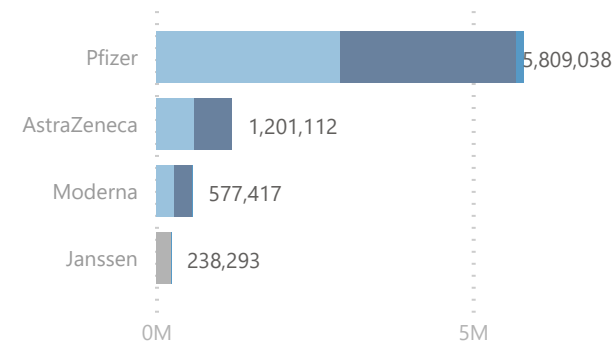

7,825,860

Total Vaccination Doses

3,790,735

Dose 1

238,281

Single Dose

3,676,568

Dose 2

120,276

ImmunoComp. Dose

Please note:

1. The number recorded as having been delivered will always be modestly below the number actually delivered. This will be due to a lag in a small number of cases between the actual administration of the vaccination and the subsequent recording of details on the system.

No. of Doses Administered

● Dose 1 ● Single Dose ● Dose 2 ● Immuno Dose ● Tot. Cumulative

Doses Administered by Type

● Dose 1 ● Single Dose ● Dose 2 ● Immuno Dose

Doses Administered by Age Group

● Dose 1 ● Single Dose ● Dose 2 ● Immuno Dose